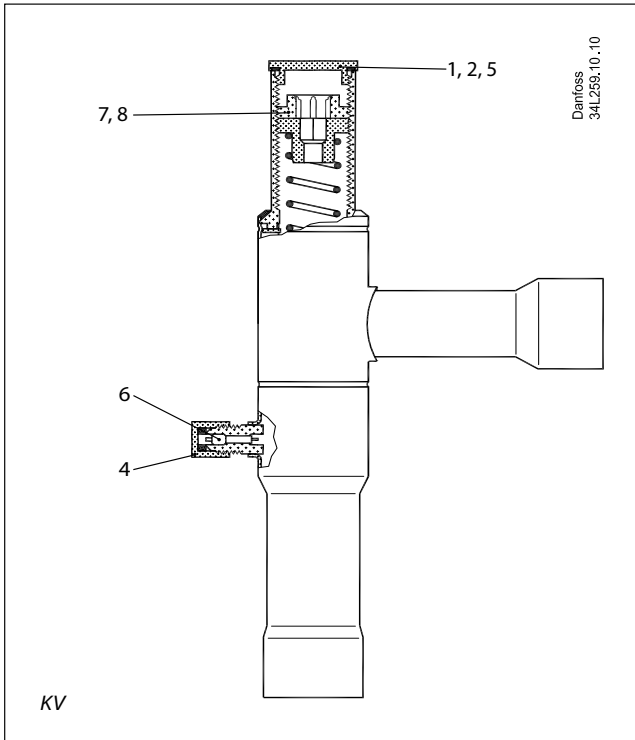

Data sheet

Spare parts and accessories for Pressure Regulator

Types KV and CPCE

Description		Code no.
1. Cap and gasket for KV 12, KV 15, KV 22		
2. Cap and gasket for KV 28, KV 35		
3. Cap and gasket for CPCE		034L2000
4. Cap and gasket for Schrader valve		
5. Schrader valve		
6. Locking screw for KV 12, KV 15, KV 22		034L0208
7. Locking screw for KV 28, KV 35		034L0210