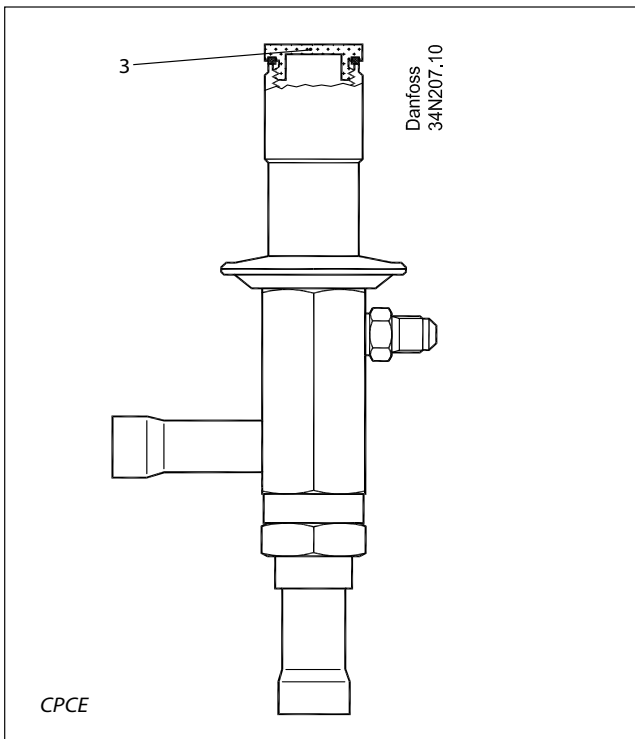

Data sheet

Spare parts and accessories for Pressure Regulator

Types KV and CPCE

Description		Code no.
1. Cap and gasket for KV 12, KV 15, KV 22		
2. Cap and gasket for KV 28, KV 35		
3. Cap and gasket for CPCE		034L2000
4. Cap and gasket for Schrader valve		
5. Schrader valve		
6. Locking screw for KV 12, KV 15, KV 22		034L0208
7. Locking screw for KV 28, KV 35		034L0210