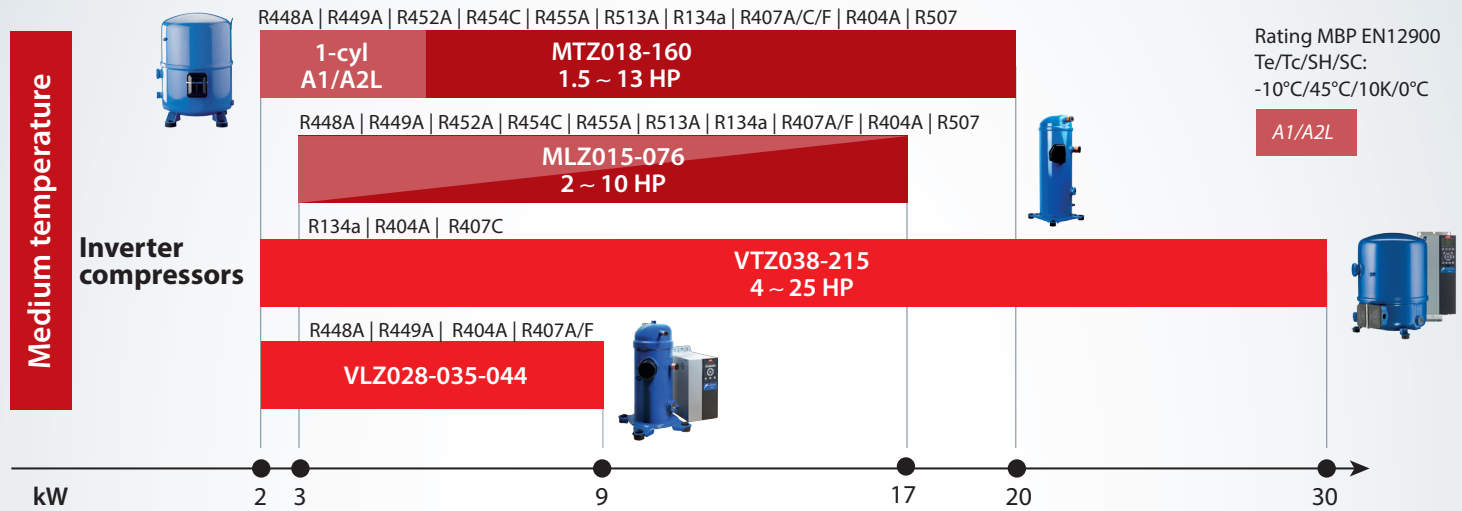

Energy efficient, sustainable and smart refrigeration compressors

Portfolio and refrigerants

Fixed-speed compressors