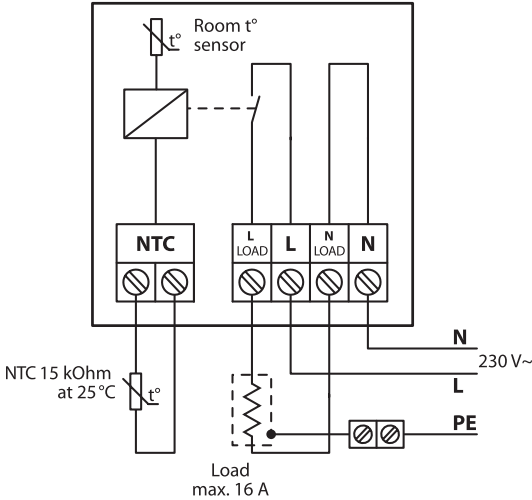

Connection scheme

Pure White