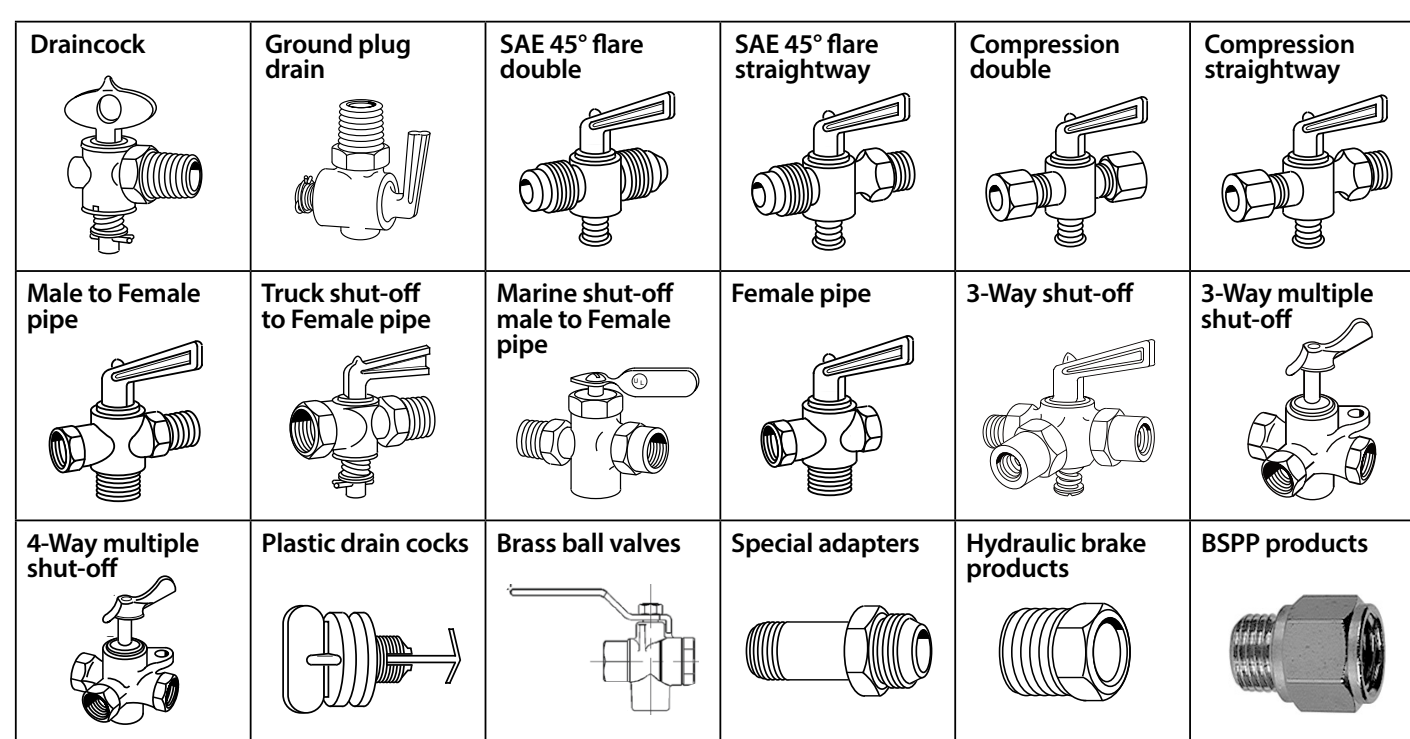

Danfoss Brass Products

Inverted flare

Quick>connect Air brake

Polyline flareless

SAE 45° flare

Pipe

Push>Connect

Compression and Selfalign products

Air brake connectors for Copper tubing

Mini-Barb

Ground plug & Multiple shut-offs

Air brake connectors for Nylon tubing

Drain cocks

Needle valves

Truck valves

Threaded sleeve