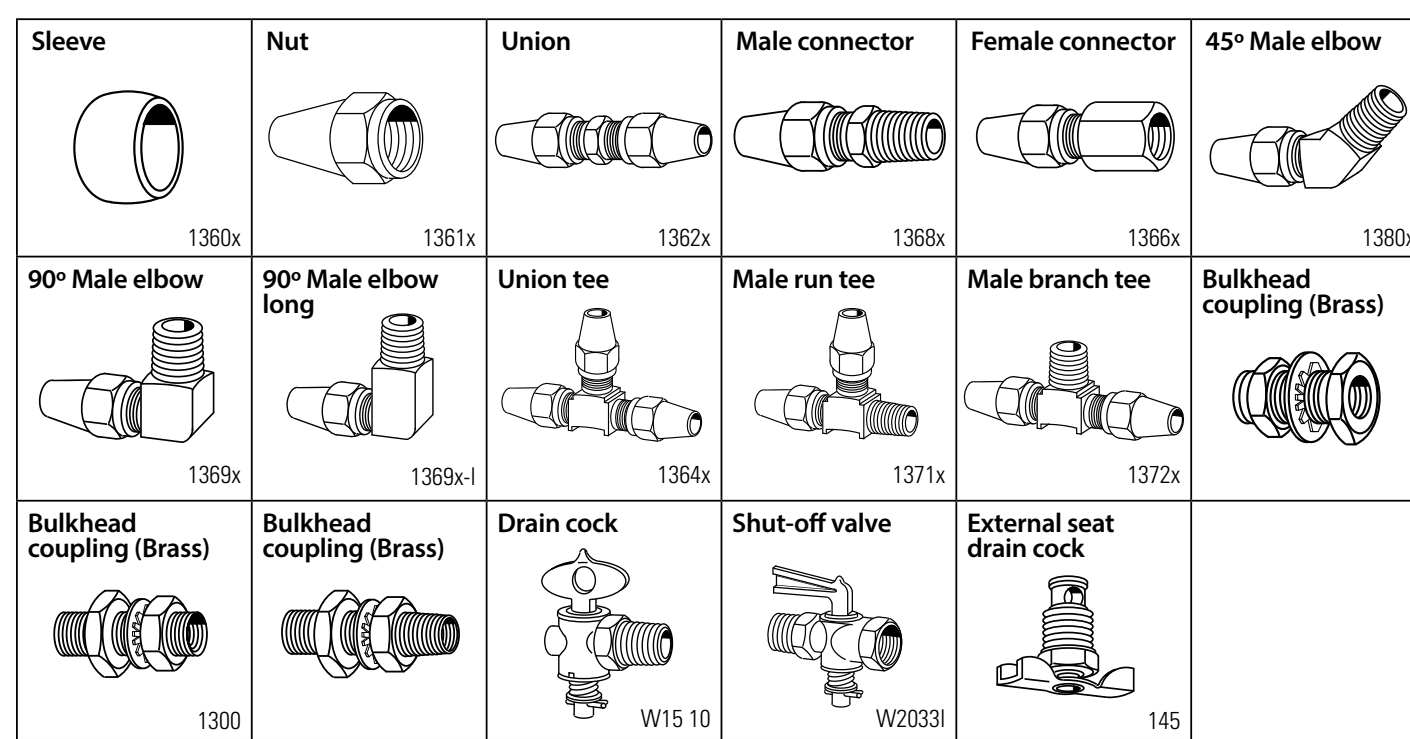

Danfoss Brass Products

Inverted flare

Quick>connect Air brake

Polyline flareless

SAE 45° flare

Pipe

Push>Connect

Compression and Selfalign products

Air brake connectors for Copper tubing

Mini-Barb

Ground plug & Multiple shut-offs

Air brake connectors for Nylon tubing

Drain cocks

Needle valves

Truck valves

Threaded sleeve