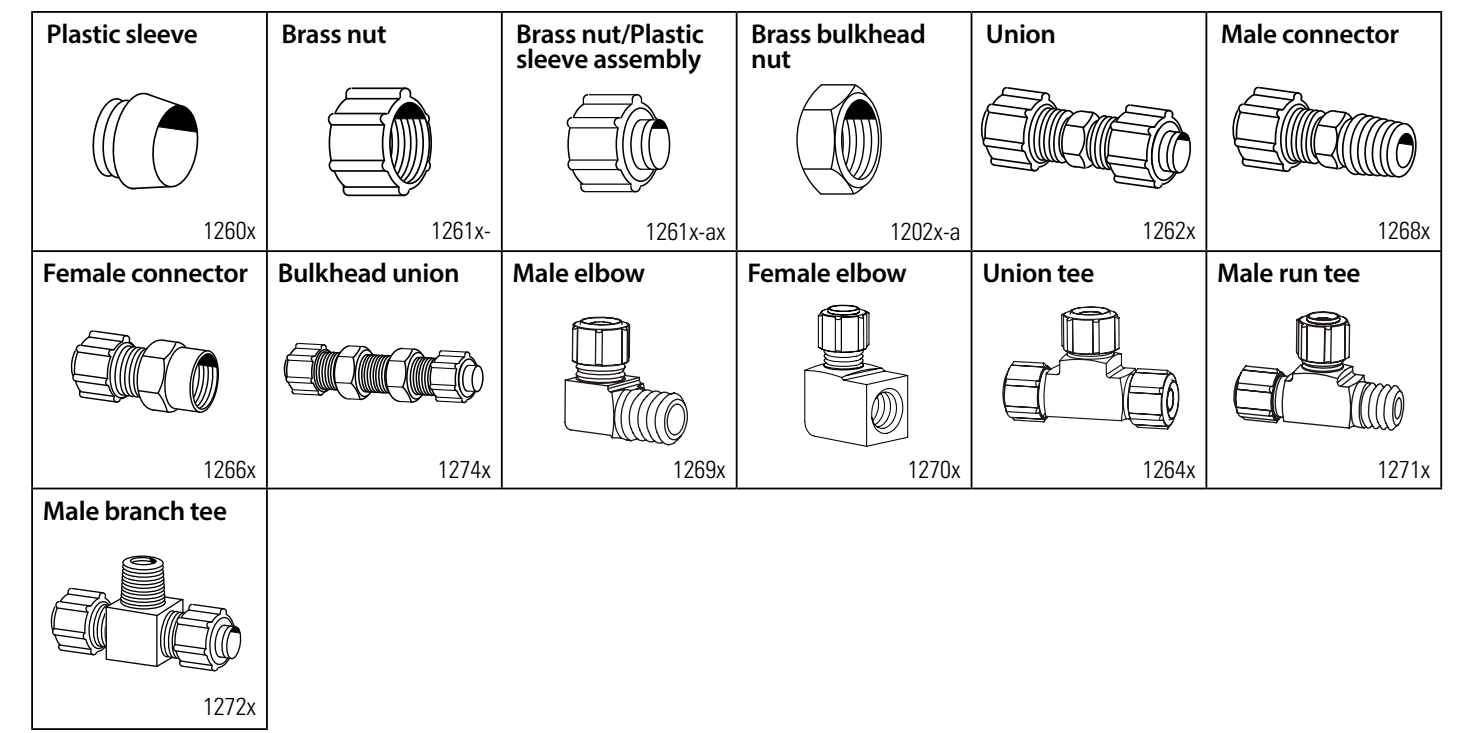

Danfoss Brass Products

Inverted flare

Quick>connect Air brake

Polyline flareless

SAE 45° flare

Pipe

Push>Connect

Compression and Selfalign products

Air brake connectors for Copper tubing

Mini-Barb

Ground plug & Multiple shut-offs

Air brake connectors for Nylon tubing

Drain cocks

Needle valves

Truck valves

Threaded sleeve