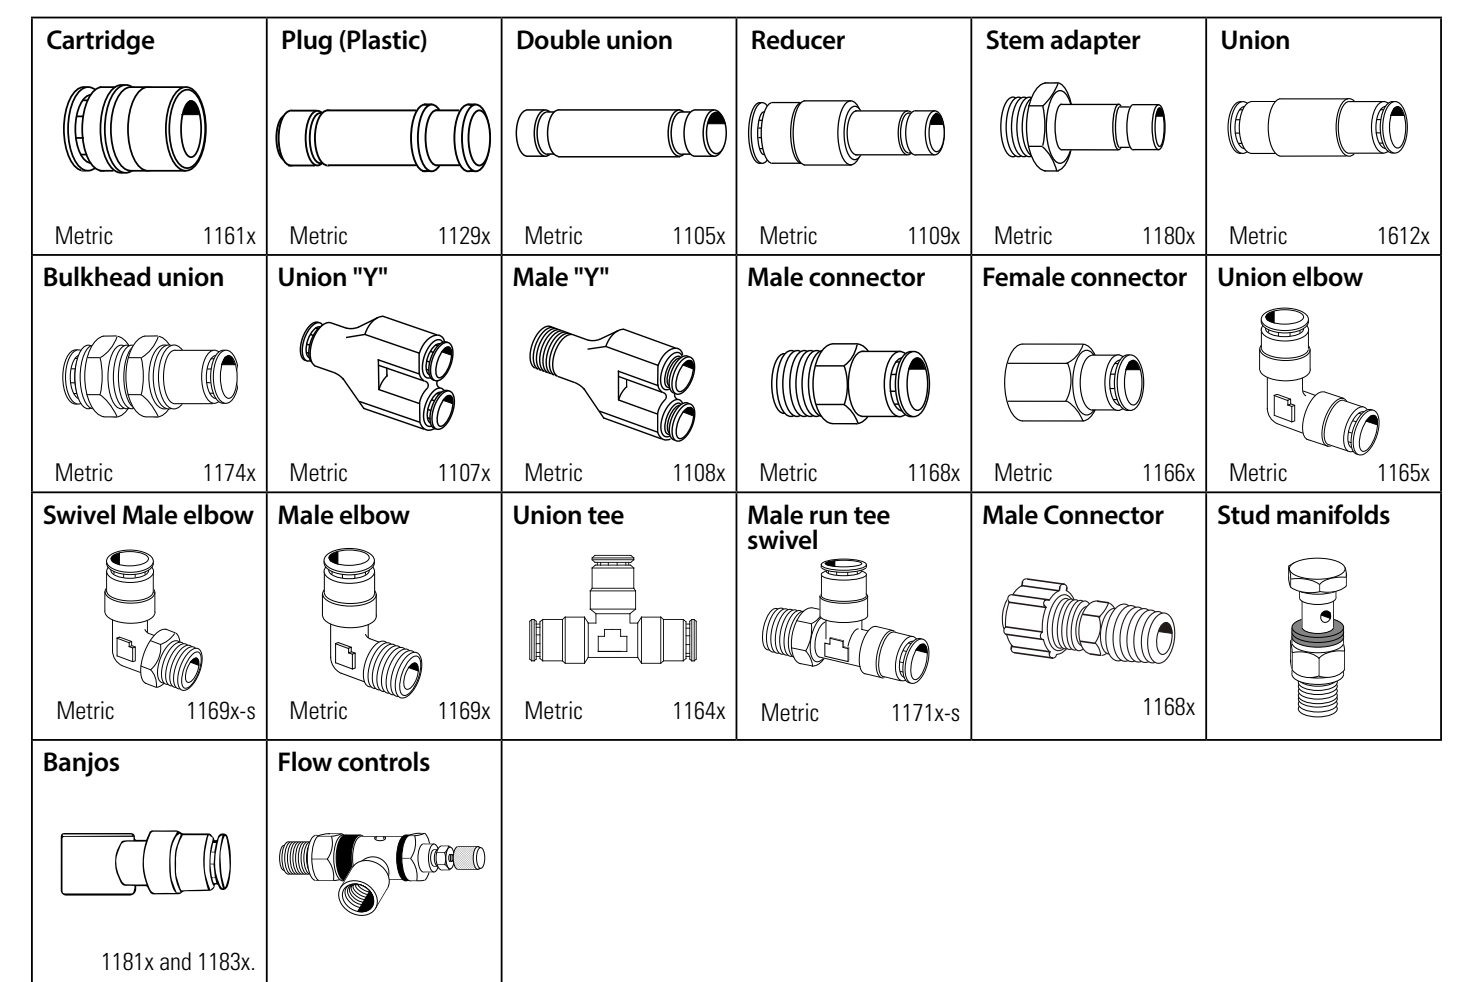

Danfoss Brass Products

Inverted flare

Quick>connect Air brake

Polyline flareless

SAE 45° flare

Pipe

Push>Connect

Compression and Selfalign products

Air brake connectors for Copper tubing

Mini-Barb

Ground plug & Multiple shut-offs

Air brake connectors for Nylon tubing

Drain cocks

Needle valves

Truck valves

Threaded sleeve