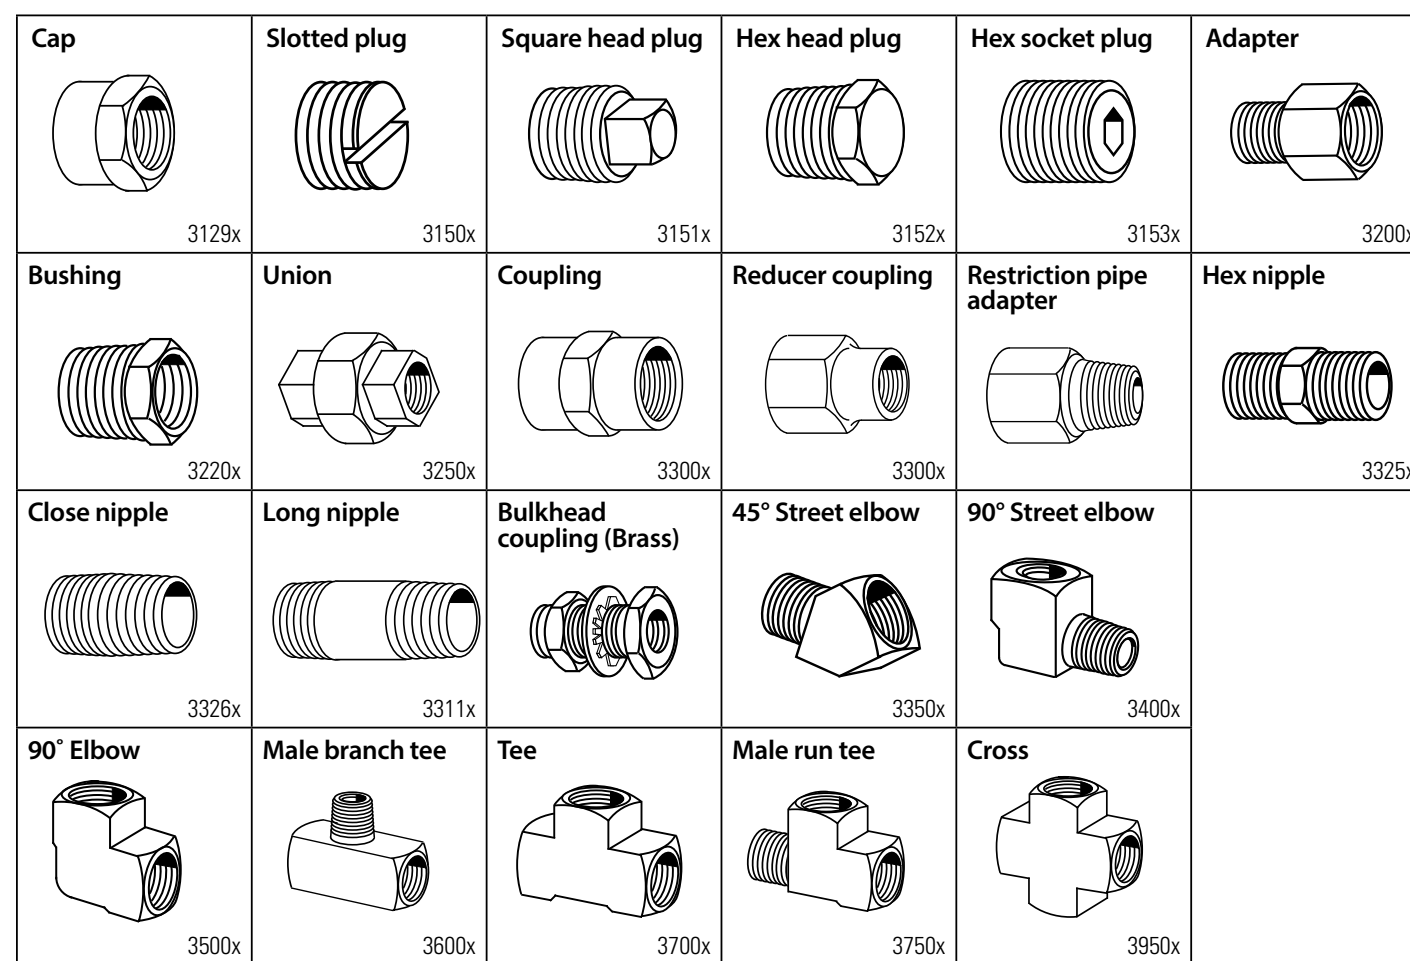

Danfoss Brass Products

Inverted flare

Quick>connect Air brake

Polyline flareless

SAE 45° flare

Pipe

Push>Connect

Compression and Selfalign products

Air brake connectors for Copper tubing

Mini-Barb

Ground plug & Multiple shut-offs

Air brake connectors for Nylon tubing

Drain cocks

Needle valves

Truck valves

Threaded sleeve