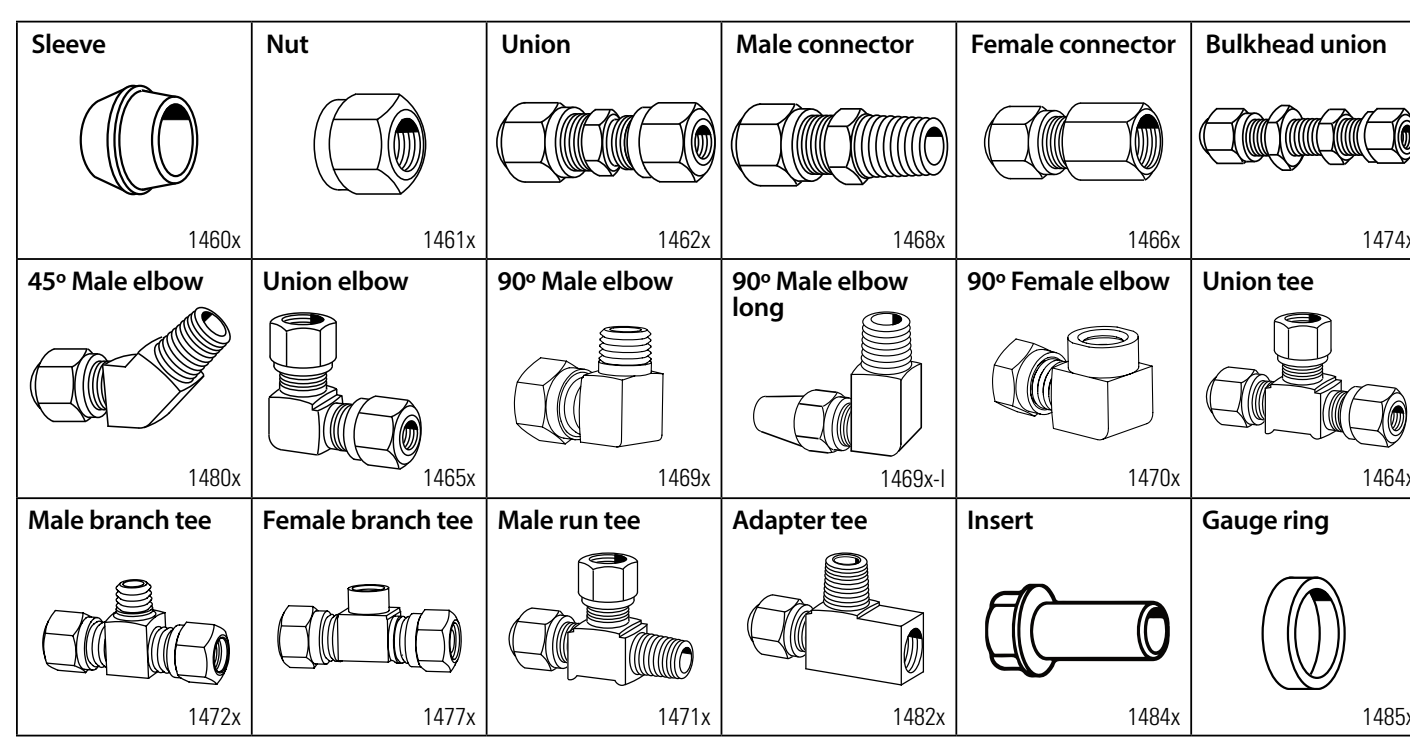

Air brake connectors for Copper tubing

Mini-Barb

Ground plug & Multiple shut-offs

Air brake connectors for Nylon tubing

Drain cocks

Needle valves

Truck valves

Threaded sleeve