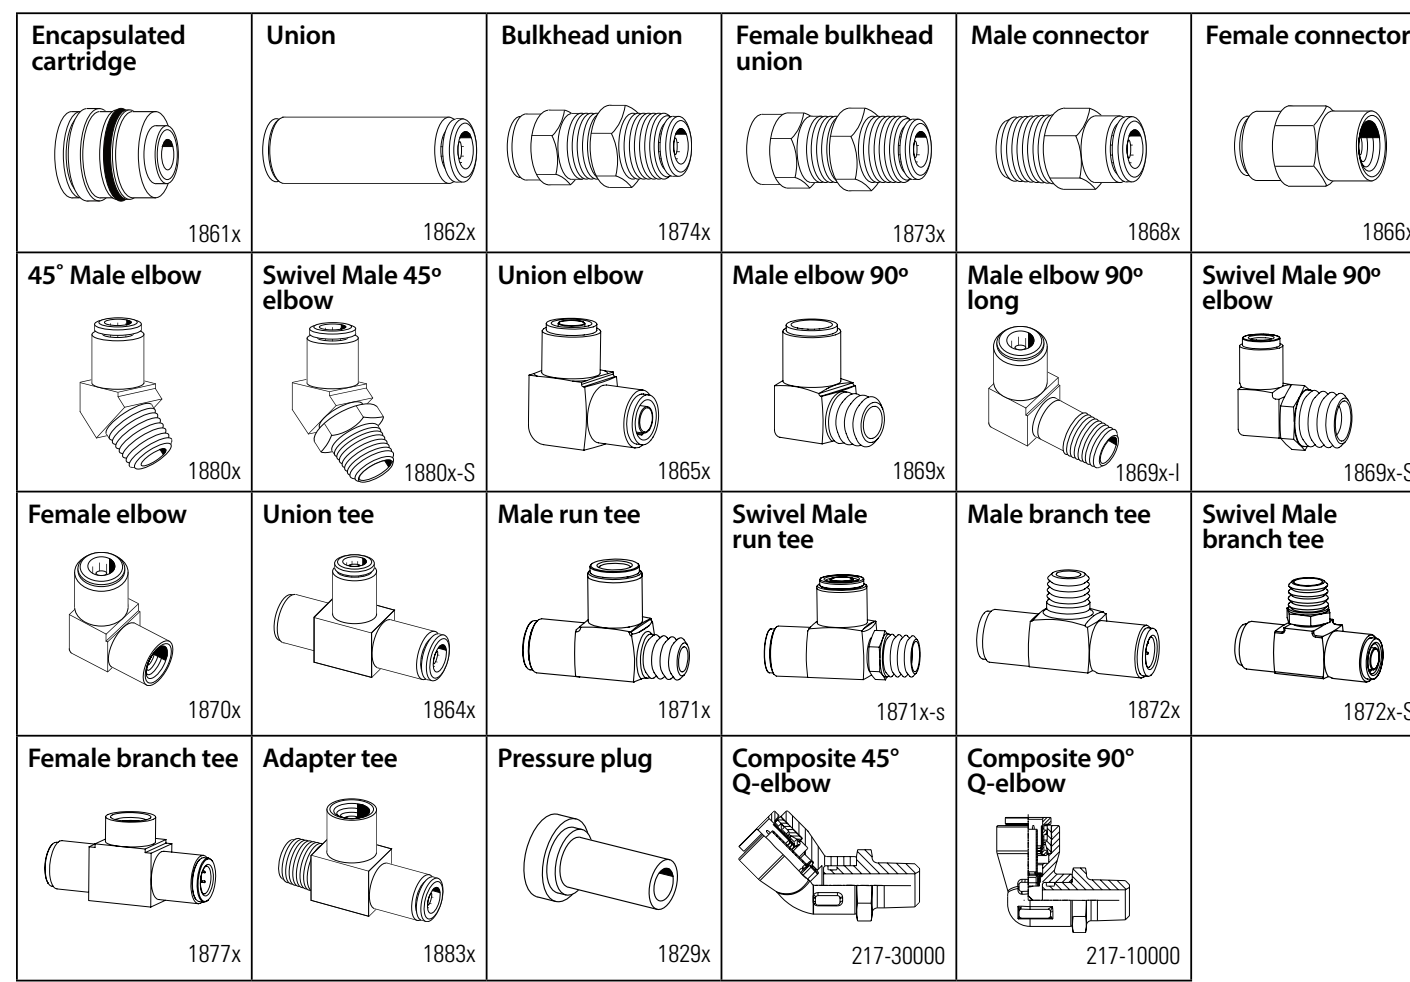

Danfoss Brass Products

Inverted flare

Quick>connect Air brake

Polyline flareless

SAE 45° flare

Pipe

Push>Connect

Compression and Selfalign products

Air brake connectors for Copper tubing

Mini-Barb

Ground plug & Multiple shut-offs

Air brake connectors for Nylon tubing

Drain cocks

Needle valves

Truck valves

Threaded sleeve