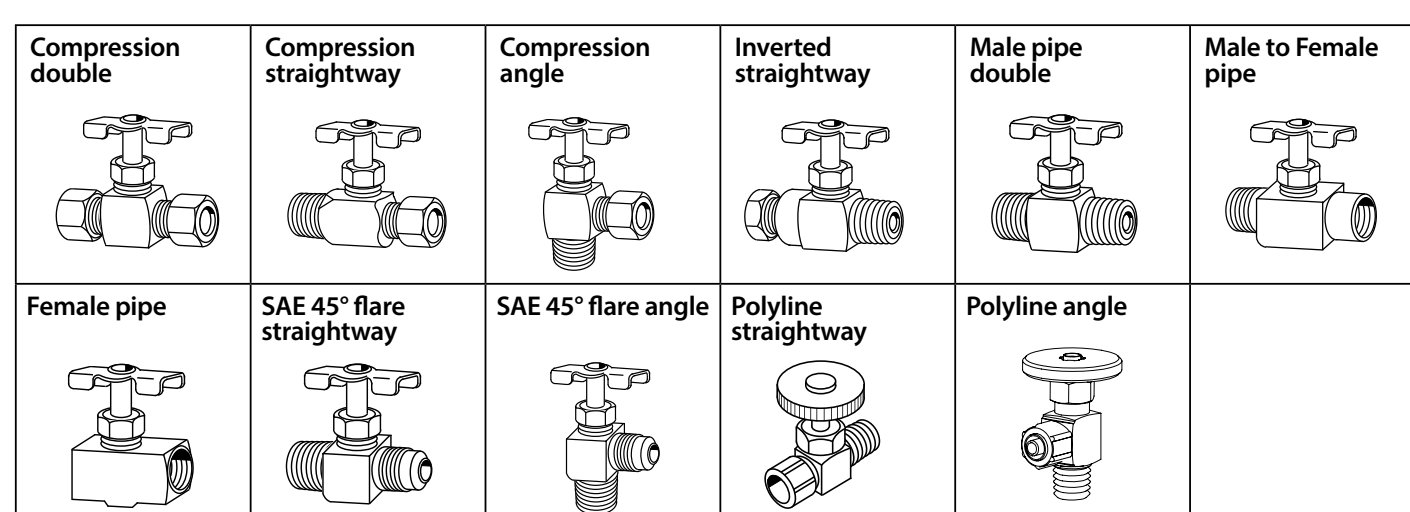

Air brake connectors for Copper tubing

Mini-Barb

Ground plug & Multiple shut-offs

Air brake connectors for Nylon tubing

Drain cocks

Needle valves

Truck valves

Threaded sleeve