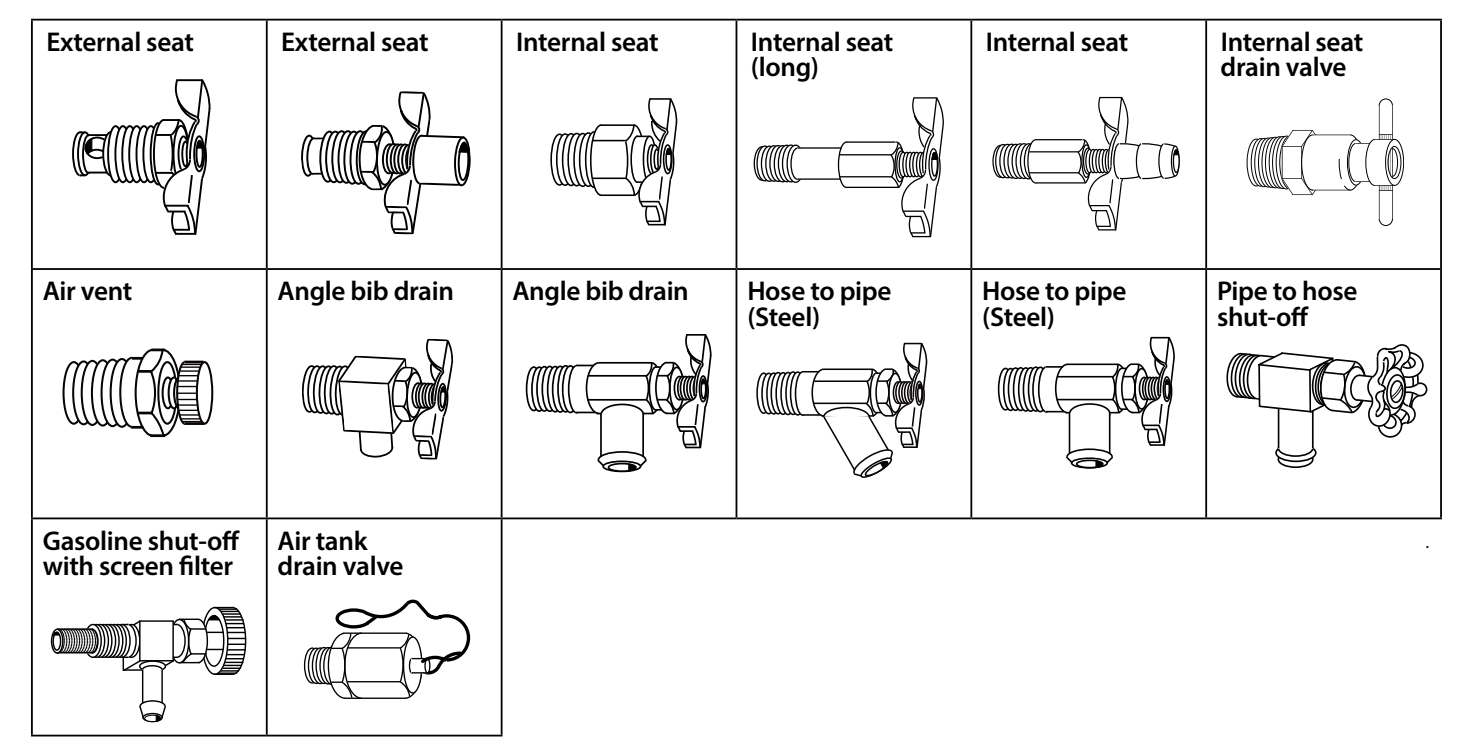

Danfoss Brass Products

Inverted flare

Quick>connect Air brake

Polyline flareless

SAE 45° flare

Pipe

Push>Connect

Compression and Selfalign products

Air brake connectors for Copper tubing

Mini-Barb

Ground plug & Multiple shut-offs

Air brake connectors for Nylon tubing

Drain cocks

Needle valves

Truck valves

Threaded sleeve