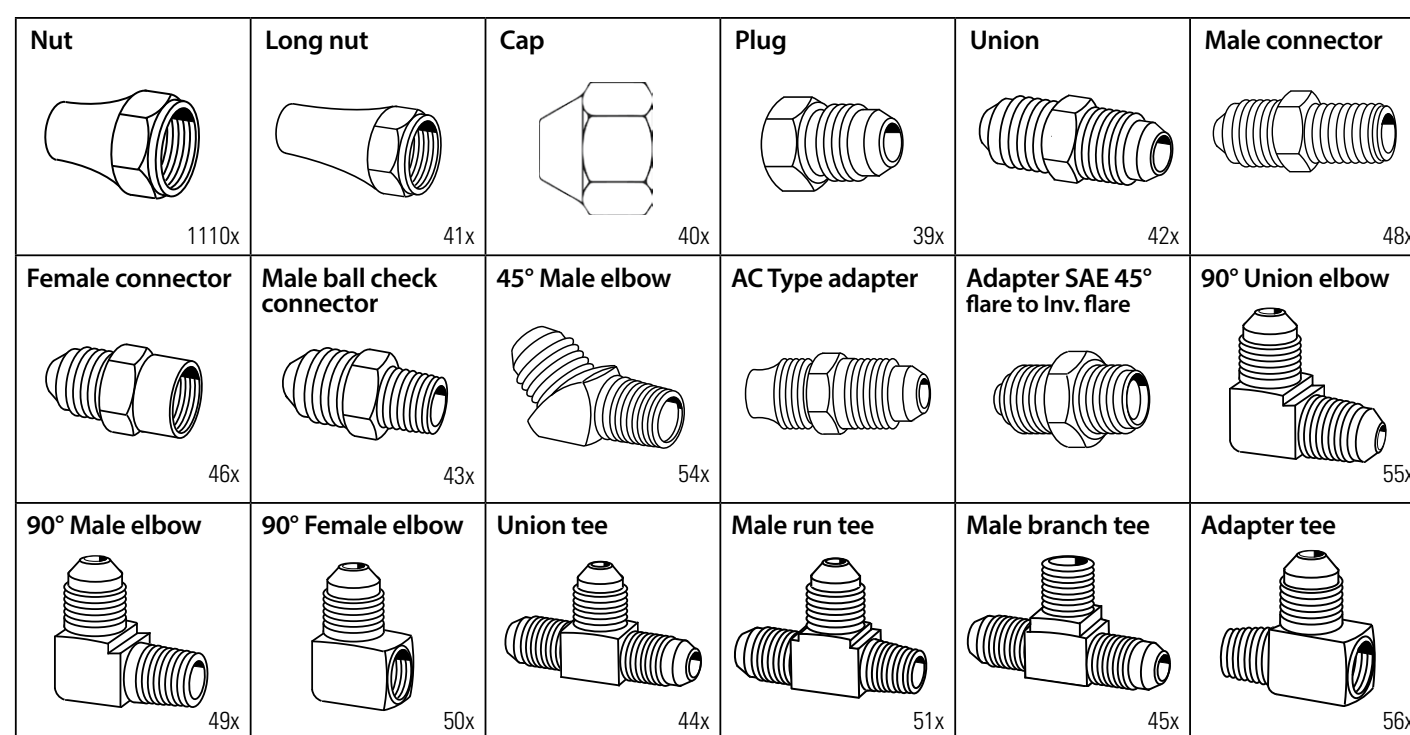

Danfoss Brass Products

Inverted flare

Quick>connect Air brake

Polyline flareless

SAE 45° flare

Pipe

Push>Connect

Compression and Selfalign products

Air brake connectors for Copper tubing

Mini-Barb

Ground plug & Multiple shut-offs

Air brake connectors for Nylon tubing

Drain cocks

Needle valves

Truck valves

Threaded sleeve