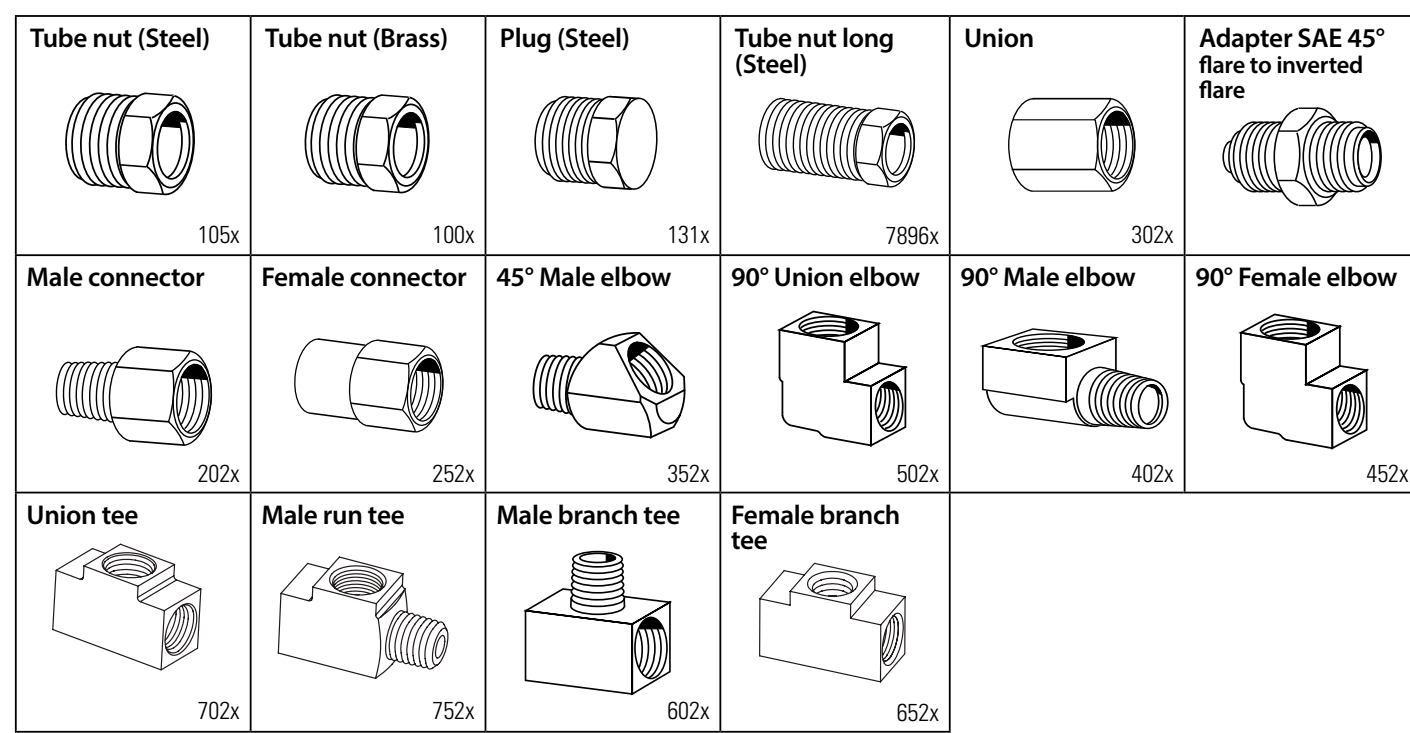

Danfoss Brass Products

Inverted flare

Quick>connect Air brake

Polyline flareless

SAE 45° flare

Pipe

Push>Connect

Compression and Selfalign products

Air brake connectors for Copper tubing

Mini-Barb

Ground plug & Multiple shut-offs

Air brake connectors for Nylon tubing

Drain cocks

Needle valves

Truck valves

Threaded sleeve