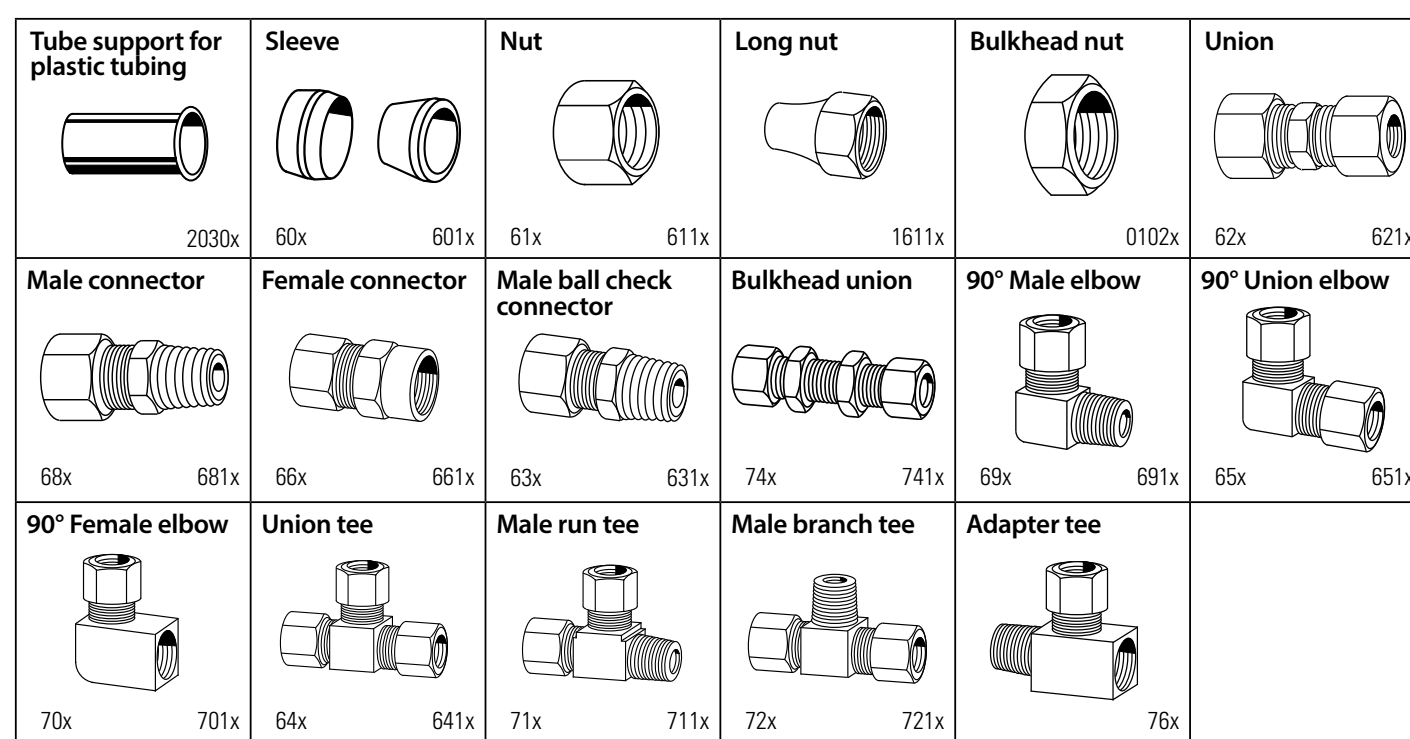

Danfoss Brass Products

Inverted flare

Quick>connect Air brake

Polyline flareless

SAE 45° flare

Pipe

Push>Connect

Compression and Selfalign products

Air brake connectors for Copper tubing

Mini-Barb

Ground plug & Multiple shut-offs

Air brake connectors for Nylon tubing

Drain cocks

Needle valves

Truck valves

Threaded sleeve