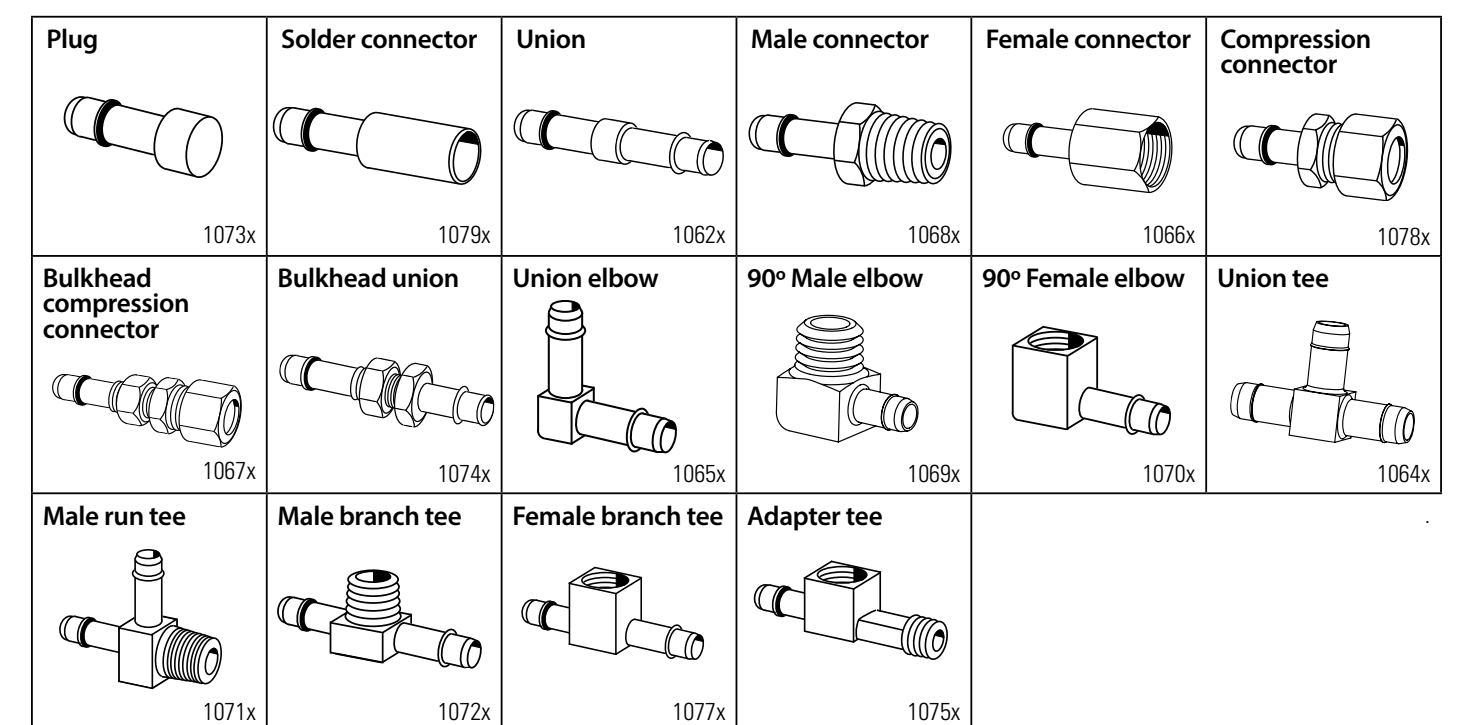

Danfoss Brass Products

Inverted flare

Quick>connect Air brake

Polyline flareless

SAE 45° flare

Pipe

Push>Connect

Compression and Selfalign products

Air brake connectors for Copper tubing

Mini-Barb

Ground plug & Multiple shut-offs

Air brake connectors for Nylon tubing

Drain cocks

Needle valves

Truck valves

Threaded sleeve