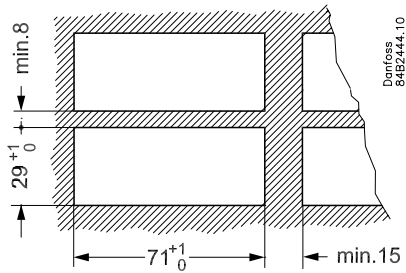

Instructions

EKA 163B

EKA 164B

REFRIGERATION AND
AIR CONDITIONING

EKA 163B
Remote display
(084B8574)

EKA 164B
Remote setting display
(084B8575, multi purpose)

$0 < t_{amb} < +55^{\circ}\text{C}$
Non condensing
IP 20

Max. 10 m
(2 m: 084B7298)
(6 m: 084B7299)