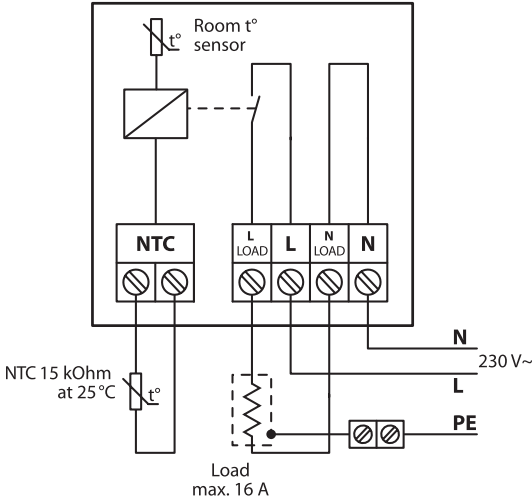

Connection scheme

Polar White