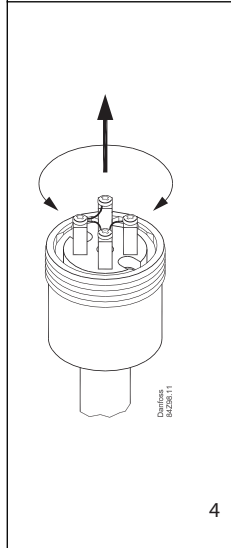

INSTRUCTIONS

MBT 5116 Slim-Line Mounting 3-wire

084R9320

1

2

3

4

5

6

7

Note:
When changing insert
replace cable gland

INSTRUCTIONS

MBT 5116 Slim-Line Mounting 4-wire

084R9320

084R9320

Note:
When changing insert
replace cable gland