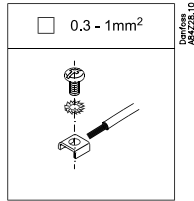

INSTRUCTIONS

MBT 5116 Slim-Line Mounting 3-wire

084R9320

1

2

3

4

5

6

7

Note:
When changing insert
replace cable gland

INSTRUCTIONS

MBT 5116 Slim-Line Mounting 4-wire

084R9320

084R9320

Note:
When changing insert
replace cable gland