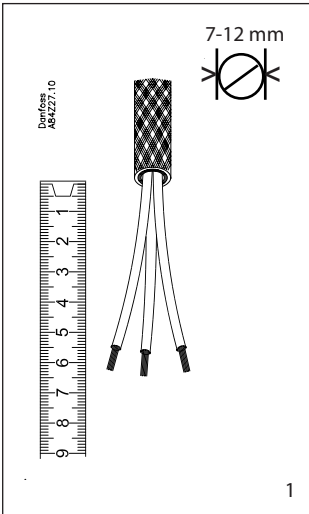

INSTRUCTIONS

MBT 5116 Slim-Line Mounting 3-wire

084R9320

1

2

3

4

5

6

7

Note:
When changing insert
replace cable gland

INSTRUCTIONS

MBT 5116 Slim-Line Mounting 4-wire

084R9320

084R9320

Note:
When changing insert
replace cable gland