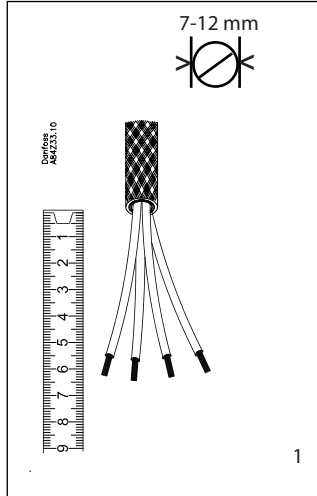

INSTRUCTIONS

MBT 5116 Slim-Line Mounting 3-wire

084R9320

1

2

3

4

5

6

7

Note:
When changing insert
replace cable gland

INSTRUCTIONS

MBT 5116 Slim-Line Mounting 4-wire

084R9320

084R9320

Note:
When changing insert
replace cable gland