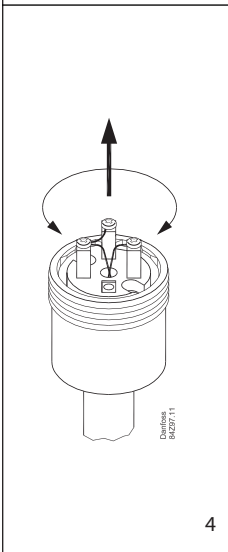

INSTRUCTIONS

MBT 5116 Slim-Line Mounting 3-wire

084R9320

1

2

3

4

5

6

7

Note:
When changing insert
replace cable gland

INSTRUCTIONS

MBT 5116 Slim-Line Mounting 4-wire

084R9320

084R9320

Note:
When changing insert
replace cable gland