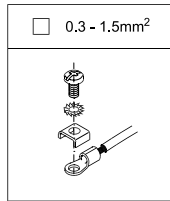

INSTRUCTIONS

MBT 5116 Slim-Line Mounting 3-wire

084R9320

1

2

3

4

5

6

7

Note:
When changing insert
replace cable gland

INSTRUCTIONS

MBT 5116 Slim-Line Mounting 4-wire

084R9320

084R9320

Note:
When changing insert
replace cable gland