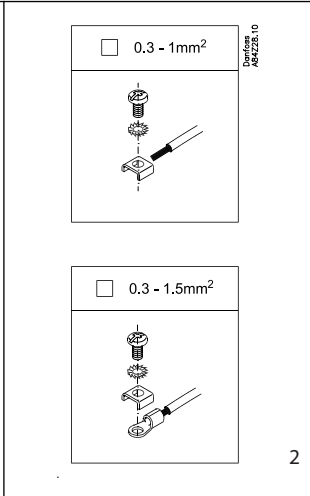

6

7

Note:
When changing insert
replace cable gland

INSTRUCTIONS

MBT 5116 Slim-Line Mounting 4-wire

084R9320

084R9320

Note:
When changing insert
replace cable gland