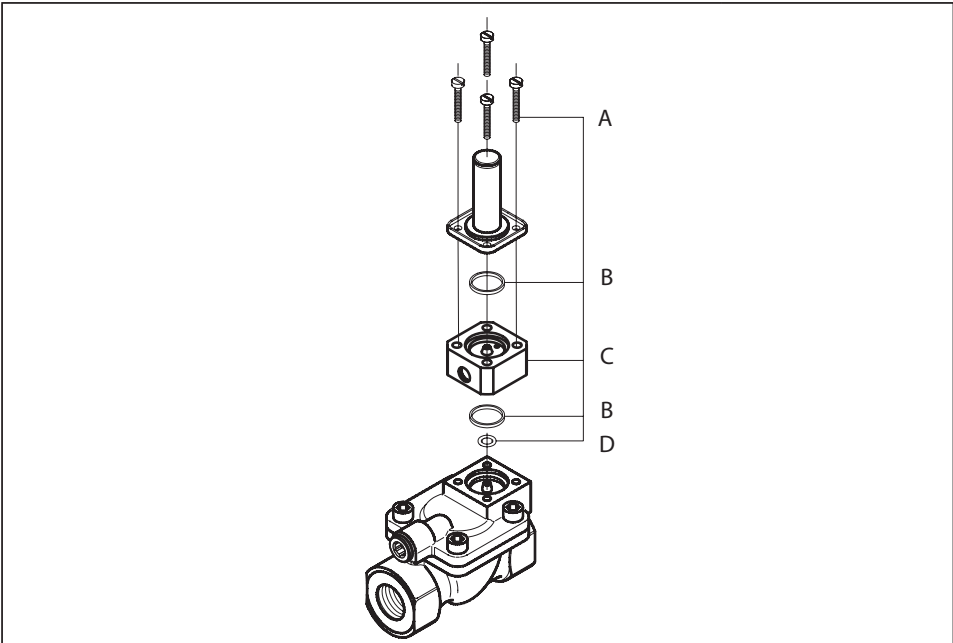

Installation guide - Spare parts and accessories

Solenoid valve - Manual override unit

Type EV220B 15 - EV220B 50

032R9311

032R9311

<p>A</p>  <p>Total no. = 4</p>	<p>B</p>  <p>Total no. = 2</p>	<p>C</p>  <p>Total no. = 1</p>	<p>D</p>  <p>Total no. = 1</p>
--	--	--	---