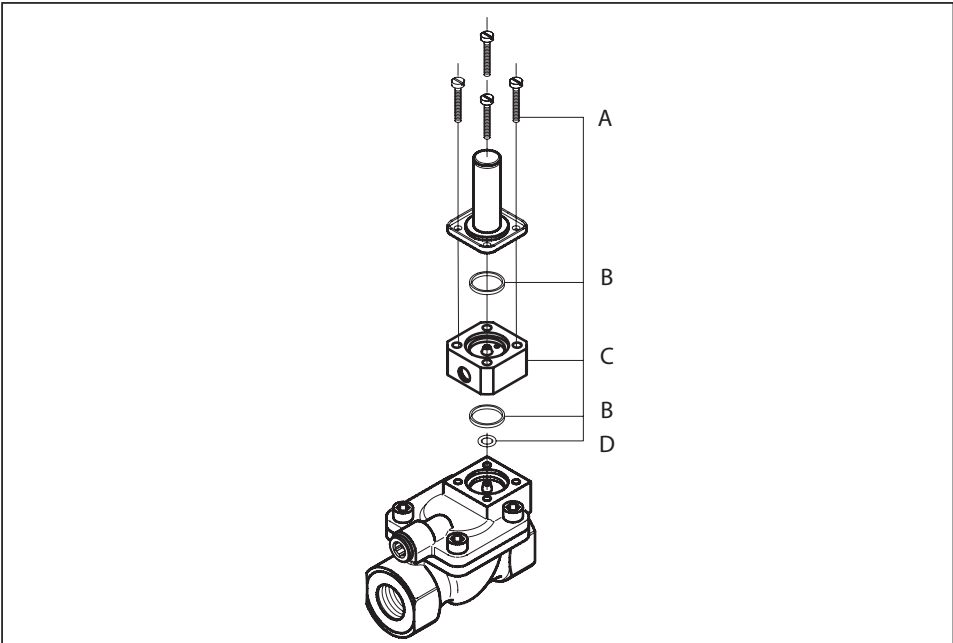

Installation guide - Spare parts and accessories

Solenoid valve - Manual override unit

Type EV220B 15 - EV220B 50

032R9311

032R9311

<p>A</p>  <p>Total no. = 4</p>	<p>B</p>  <p>Total no. = 2</p>	<p>C</p>  <p>Total no. = 1</p>	<p>D</p>  <p>Total no. = 1</p>
--	--	--	---