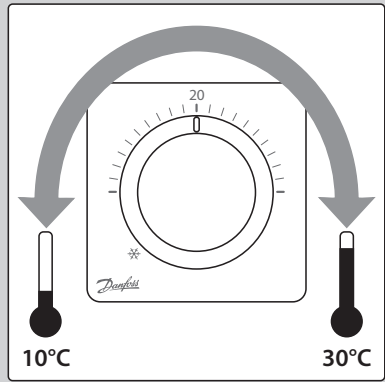

6.

7.

8.

9.

❄ = 5°C

13656 000 03 Manual Installation WRT Dial 230 F86 IW

ENGINEERING
TOMORROW

Installation & User Guide