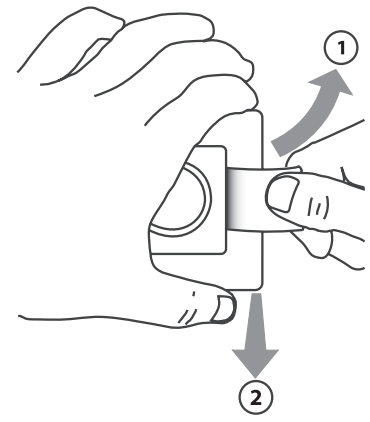

6.

7.

8.

9.

❄ = 5°C

13656 000 03 Manual Installation WRT Dial 230 F86 IW

ENGINEERING
TOMORROW

Installation & User Guide