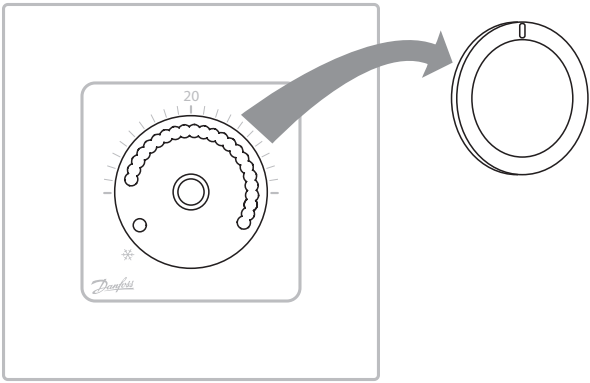

6.

7.

8.

9.

❄ = 5°C

13656 000 03 Manual Installation WRT Dial 230 F86 IW

ENGINEERING
TOMORROW

Installation & User Guide