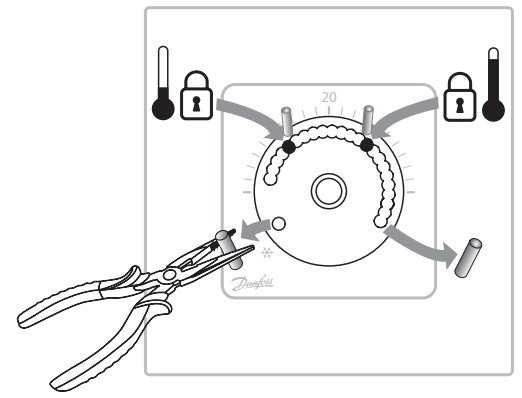

6.

7.

8.

9.

❄ = 5°C

13656 000 03 Manual Installation WRT Dial 230 F86 IW

ENGINEERING
TOMORROW

Installation & User Guide