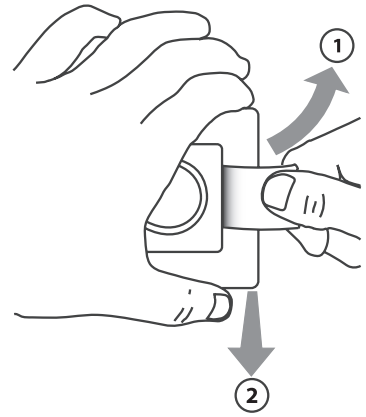

6.

7.

8.

9.

❄ = 5°C

13655 000 03 Manual Installation WRT Dial 230 F80 IW

ENGINEERING
TOMORROW

Installation & User Guide