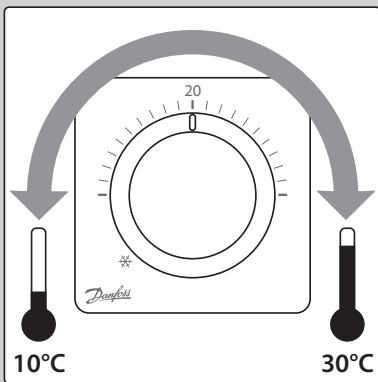

6.

7.

8.

9.

❄ = 5°C

13655 000 03 Manual Installation WRT Dial 230 F80 IW

ENGINEERING
TOMORROW

Installation & User Guide