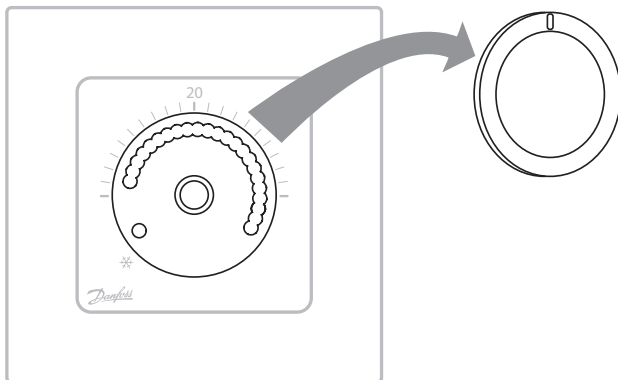

6.

7.

8.

9.

❄ = 5°C

13655 000 03 Manual Installation WRT Dial 230 F80 IW

ENGINEERING
TOMORROW

Installation & User Guide