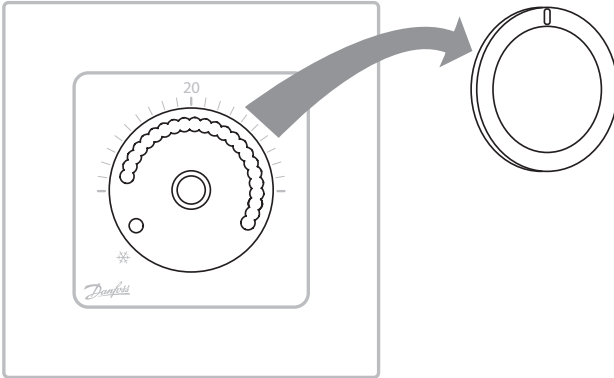

6.

7.

8.

9.

❄ = 5°C

13655 000 03 Manual Installation WRT Dial 230 F80 IW

ENGINEERING
TOMORROW

Installation & User Guide