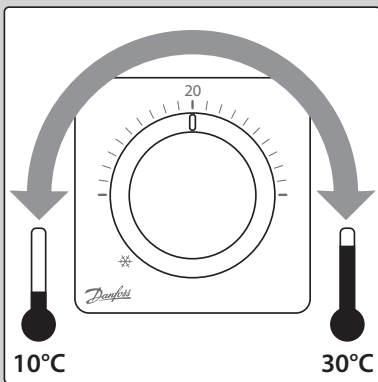

6.

7.

8.

9.

❄ = 5°C

13655 000 03 Manual Installation WRT Dial 230 F80 IW

ENGINEERING
TOMORROW

Installation & User Guide