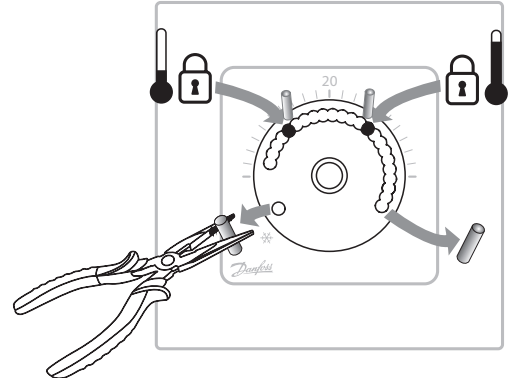

6.

7.

8.

9.

❄ = 5°C

13655 000 03 Manual Installation WRT Dial 230 F80 IW

ENGINEERING
TOMORROW

Installation & User Guide