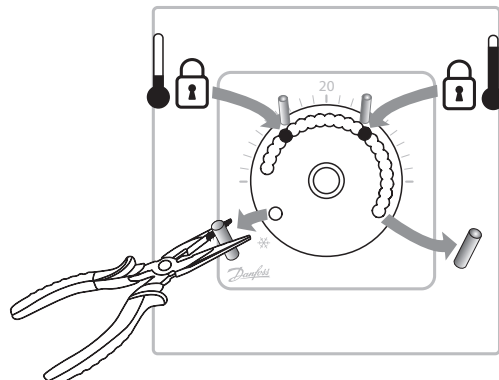

6.

7.

8.

9.

❄ = 5°C

13655 000 03 Manual Installation WRT Dial 230 F80 IW

ENGINEERING
TOMORROW

Installation & User Guide