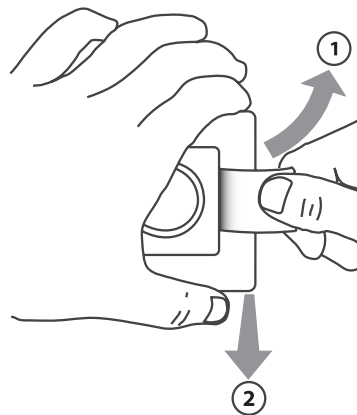

6.

7.

8.

9.

❄ = 5°C

13655 000 03 Manual Installation WRT Dial 230 F80 IW

ENGINEERING
TOMORROW

Installation & User Guide