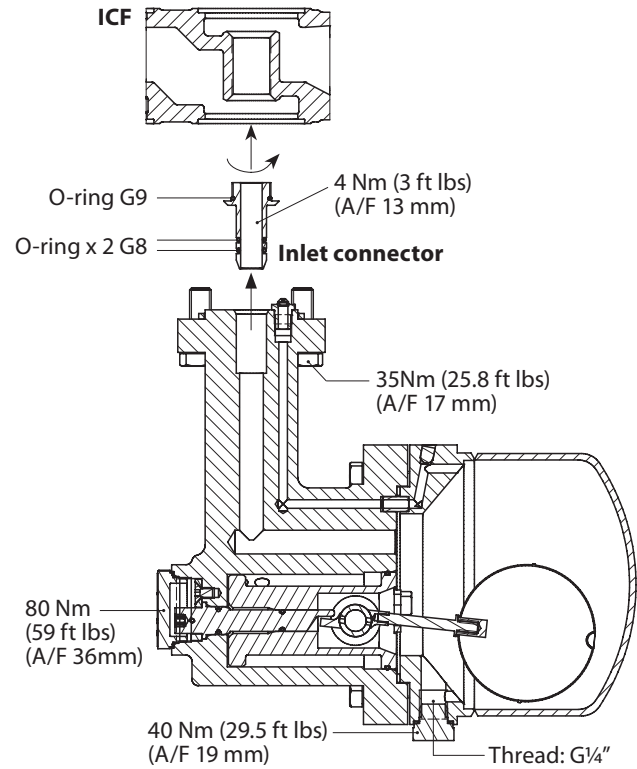

Installation guide

ICFD 20/ ICFD 20C Defrost Module

Disassembly / Assembly

027R9976

027R9976

Module mounting on ICF

Disassembly of the orifice holder

Disassembly of the orifice holder

Assembly of the orifice holder

Disassembly of the manual opener

Assembly of the manual opener