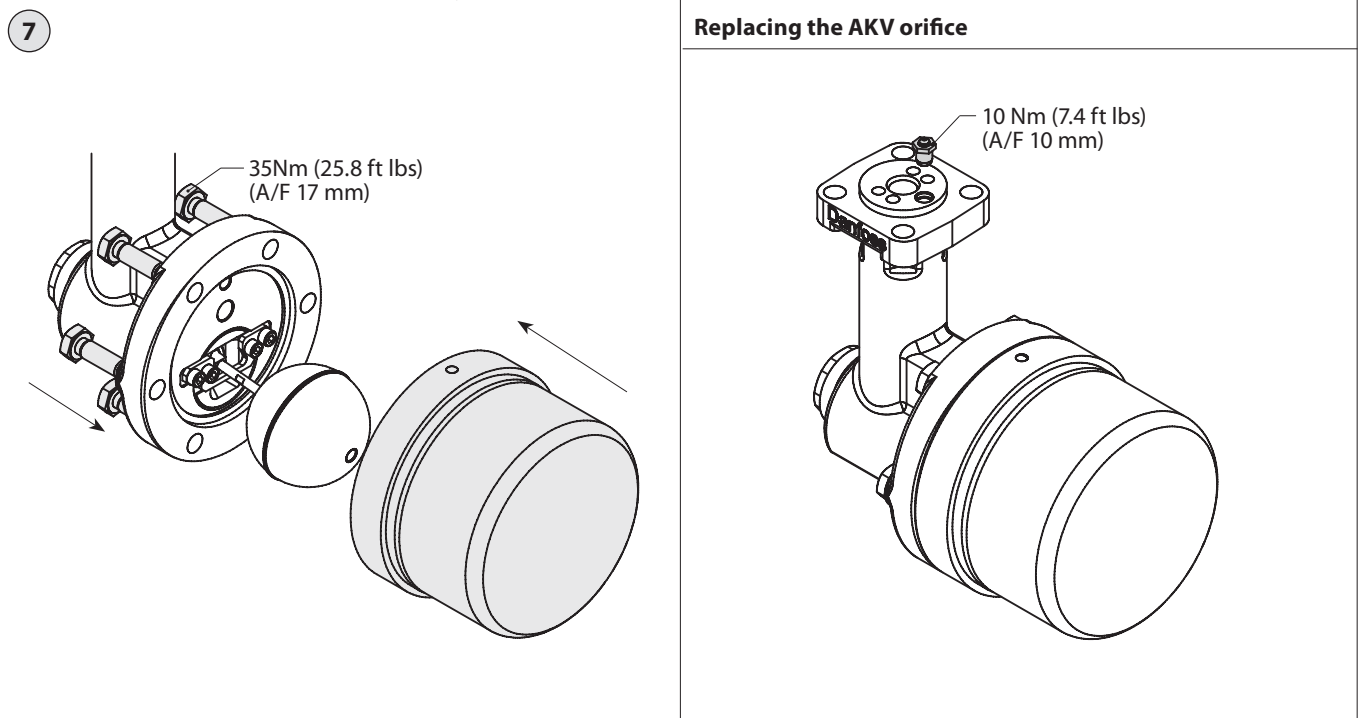

Assembly of the orifice holder