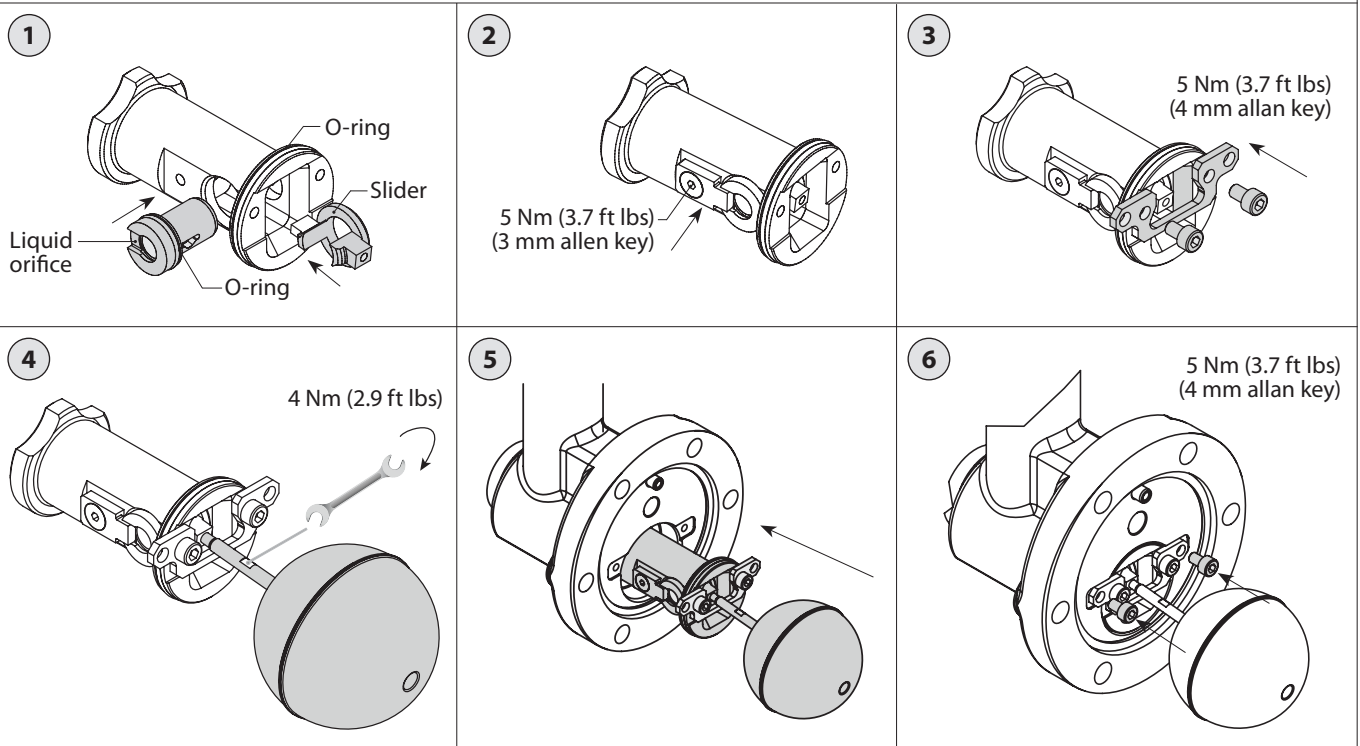

Installation guide

ICFD 20/ ICFD 20C Defrost Module

Disassembly / Assembly

027R9976

027R9976

Module mounting on ICF

Disassembly of the orifice holder

Disassembly of the orifice holder

Assembly of the orifice holder

Disassembly of the manual opener

Assembly of the manual opener