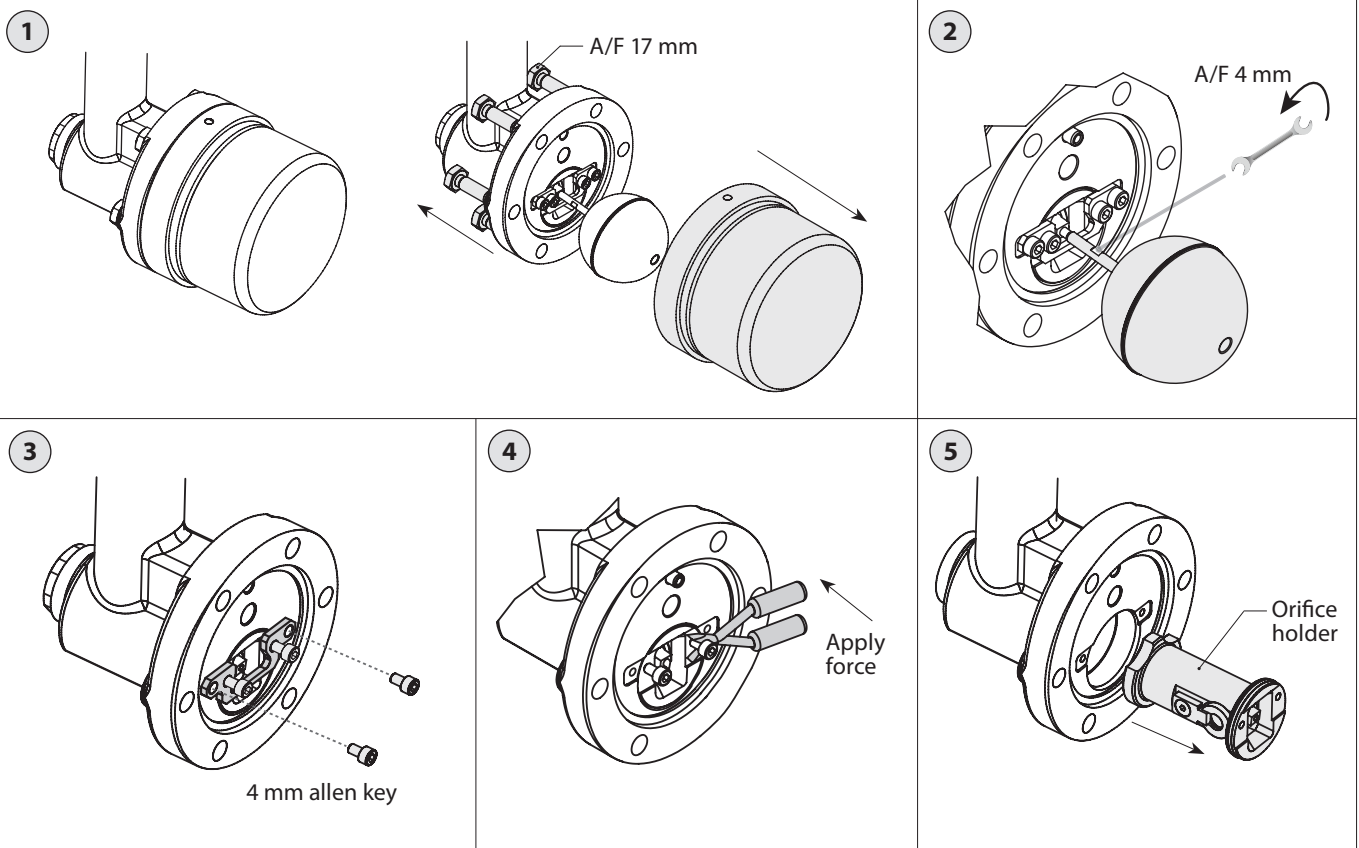

Installation guide

ICFD 20/ ICFD 20C Defrost Module

Disassembly / Assembly

027R9976

027R9976

Module mounting on ICF

Disassembly of the orifice holder

Disassembly of the orifice holder

Assembly of the orifice holder

Disassembly of the manual opener

Assembly of the manual opener