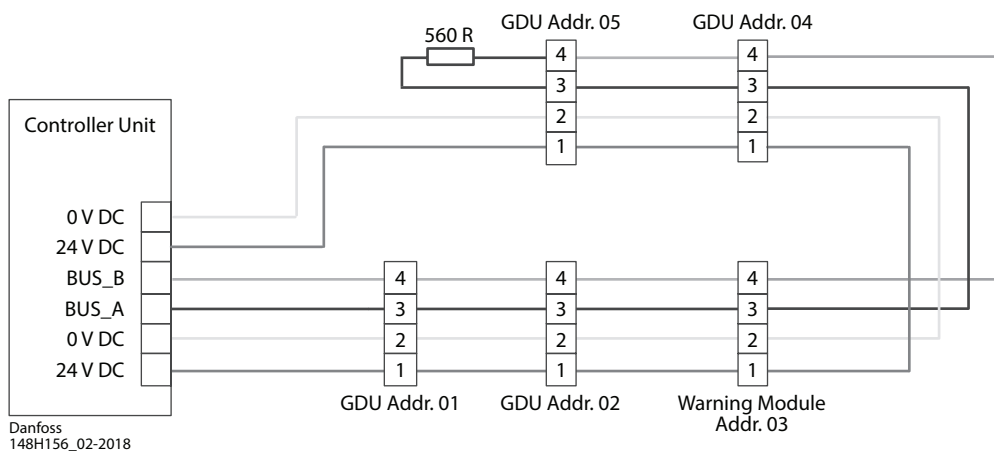

Field bus wiring example

Danfoss
148H156_02-2018

Further documentation: