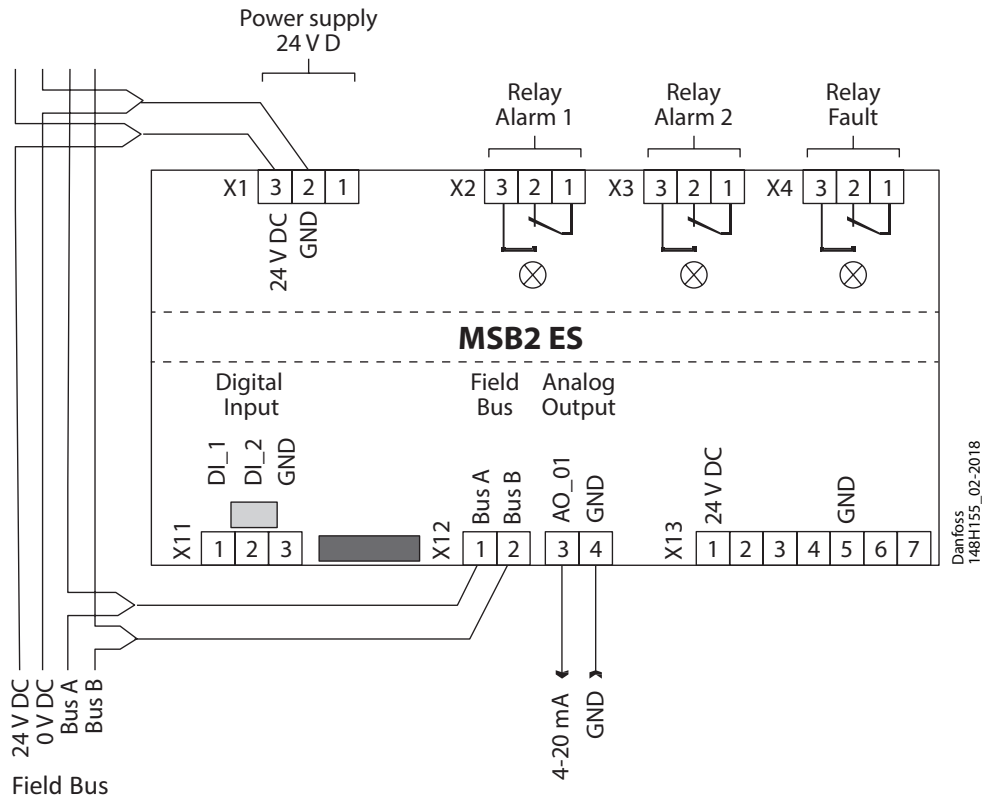

# Warning Module for continuous monitoring of Field bus wiring state

148R9638

148R9638

## Warning Module

Danfoss  
148H155\_02-2018

## Field bus wiring example

Danfoss  
148H156\_02-2018

Further documentation: