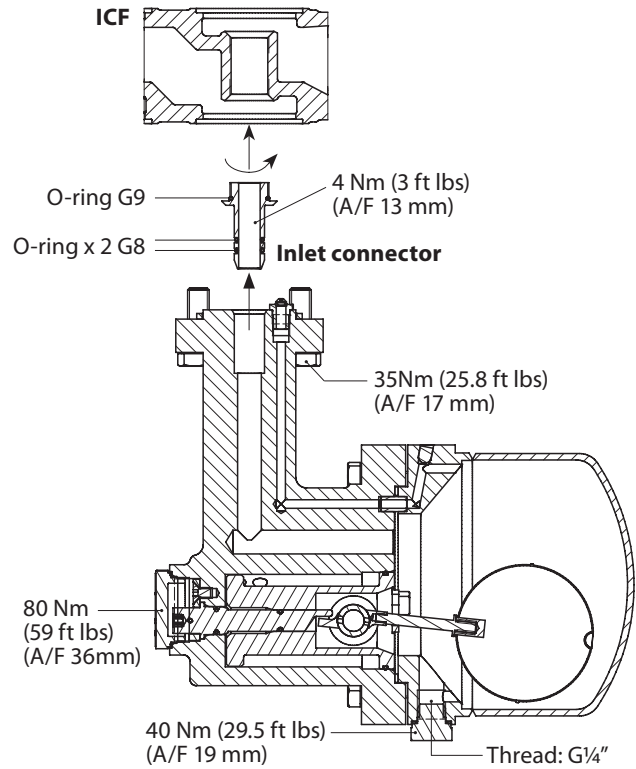

Installation guide

ICFD 20/ ICFD 20C Defrost Module

Disassembly / Assembly

027R9976

027R9976

Module mounting on ICF

Disassembly of the orifice holder

Disassembly of the orifice holder

Assembly of the orifice holder

Disassembly of the manual opener

Assembly of the manual opener