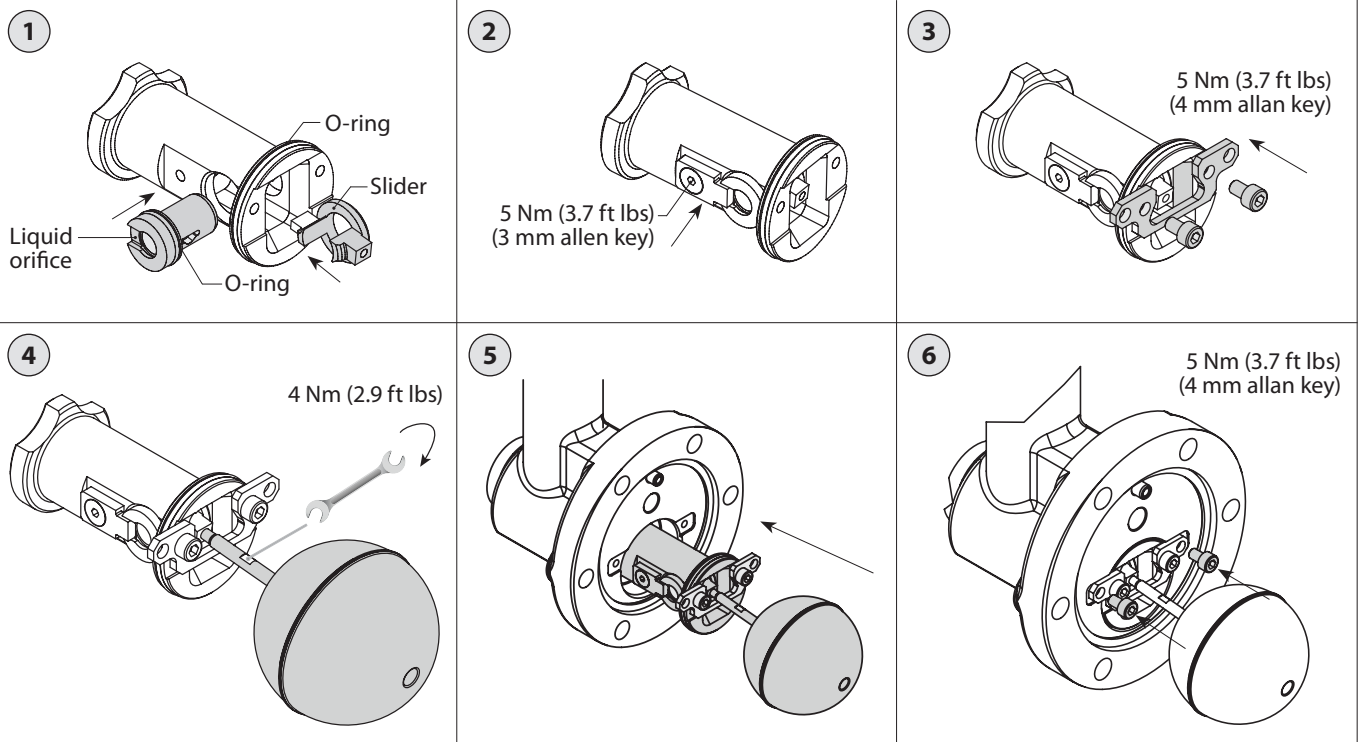

Installation guide

ICFD 20/ ICFD 20C Defrost Module

Disassembly / Assembly

027R9976

027R9976

Module mounting on ICF

Disassembly of the orifice holder

Disassembly of the orifice holder

Assembly of the orifice holder

Disassembly of the manual opener

Assembly of the manual opener