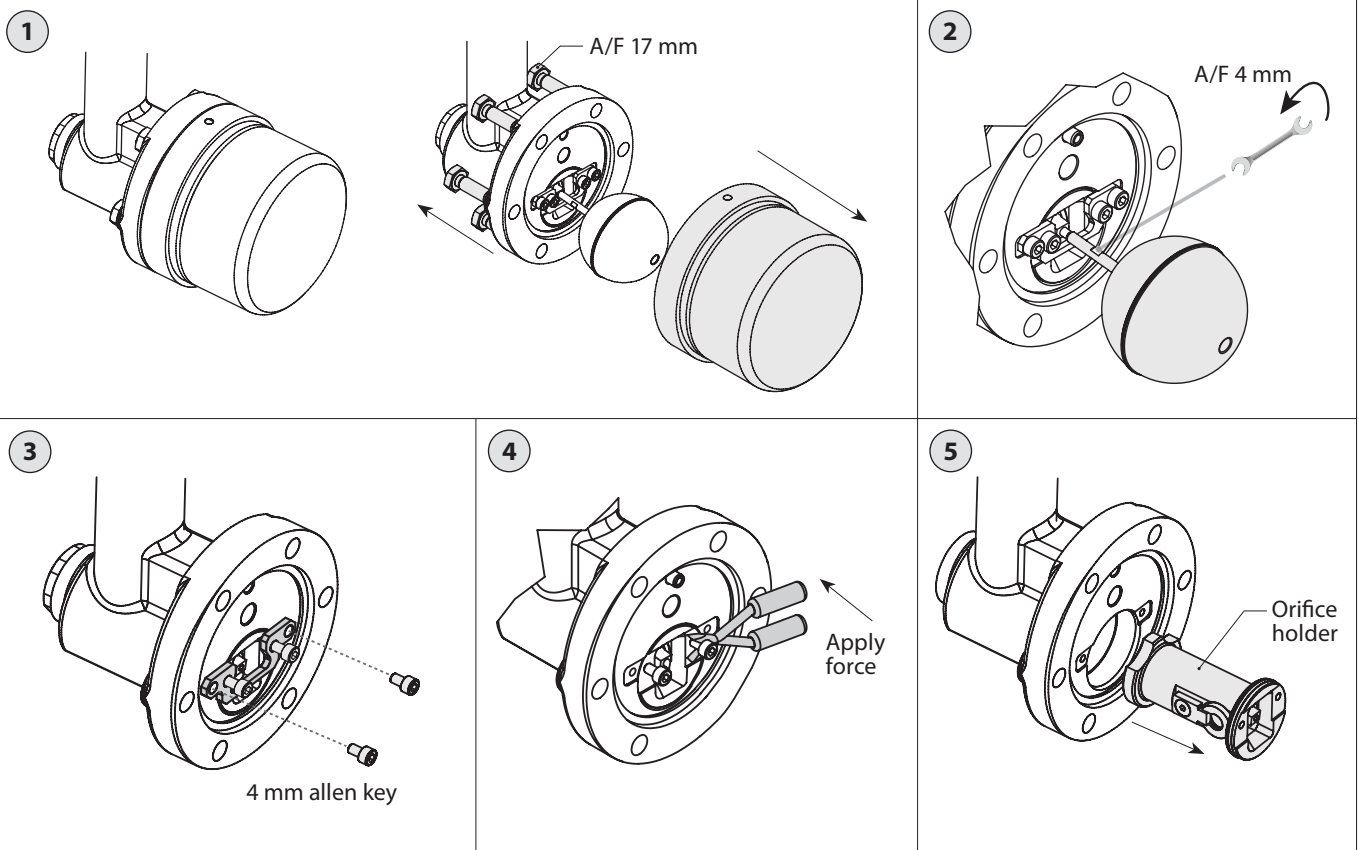

Installation guide

ICFD 20/ ICFD 20C Defrost Module

Disassembly / Assembly

027R9976

027R9976

Module mounting on ICF

Disassembly of the orifice holder

Disassembly of the orifice holder

Assembly of the orifice holder

Disassembly of the manual opener

Assembly of the manual opener