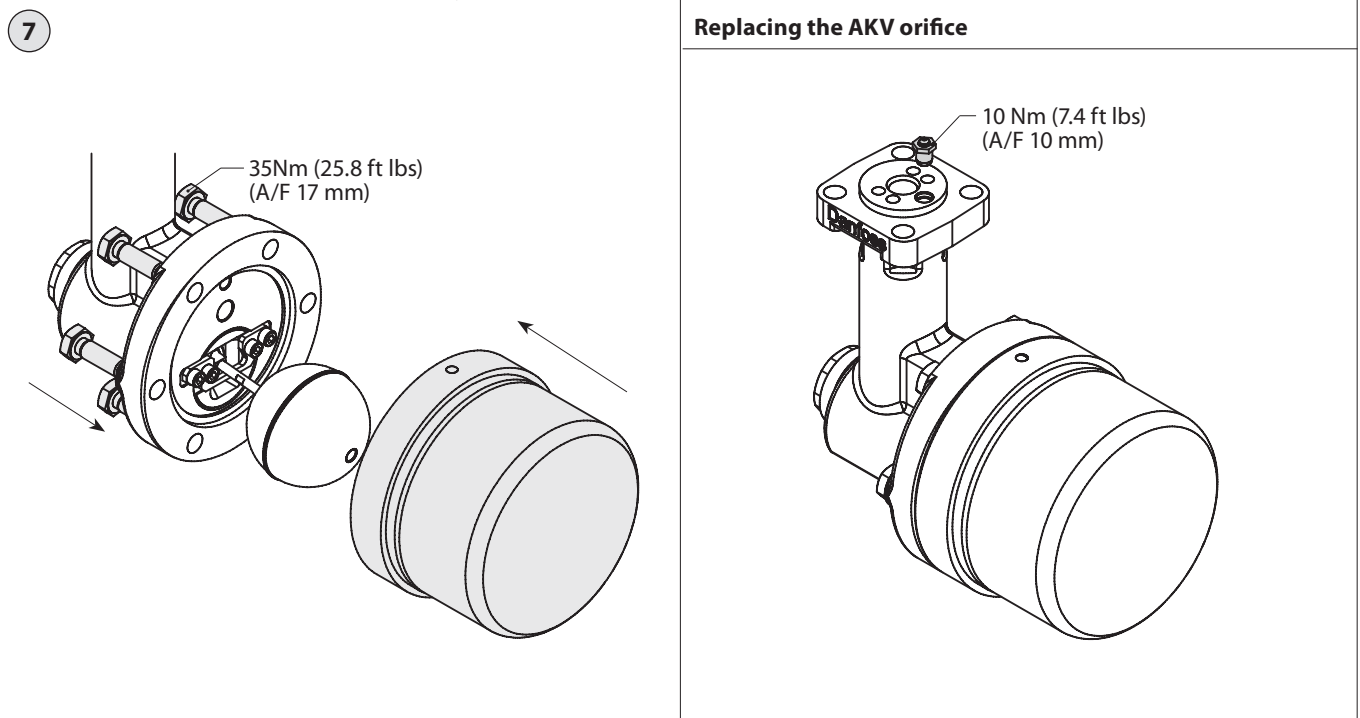

Assembly of the orifice holder