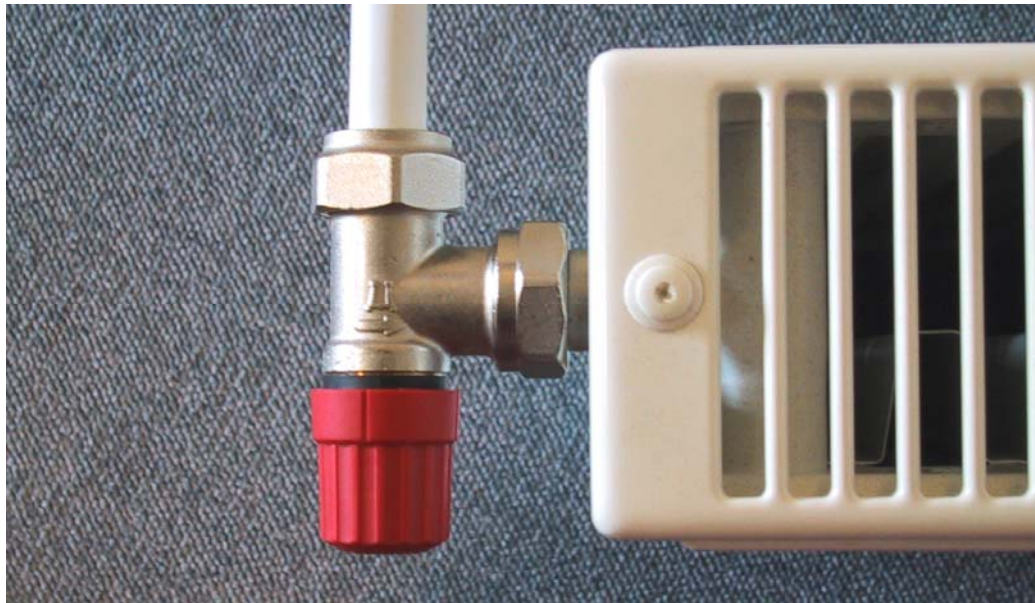

Sales Memo from Comfort Controls Division

Date 2002.07.01

Radiator valves and lockshield valves with external thread

Danfoss Comfort Controls Division in Silkeborg is pleased to introduce a full range of 1/2" RA-N valves and RLV / RLV-S lockshield valves all with external thread in both ends. The new range of valves is targeting the increasing number of installations implemented with piping in PEX or Alupex material. The new valves will allow larger pipe diameters to be fitted directly to the valves in general providing a nice and compact solution.

RA-N valves

Product Class: 223

Stat. no.: 03981

Product description	Code no.	EAN (I unit)	Weight/Multipack
RA-N 15 ANGLE	013G4201	5702420048000	0,256 kg / 75 pcs
RA-N 15 STRAIGHT	013G4202	5702420048017	0,280 kg / 60 pcs
RA-N 15 UK ANGLE	013G4203	5702420048024	0,315 kg / 75 pcs
RA-N 15 RIGHT MOUNTED ANGLE	013G4204	5702420048031	0,315 kg / 54 pcs
RA-N 15 LEFT MOUNTED ANGLE	013G4205	5702420048048	0,315 kg / 54 pcs