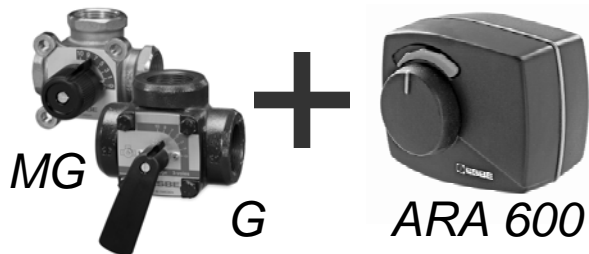

COMBINATIONS

Adaptable