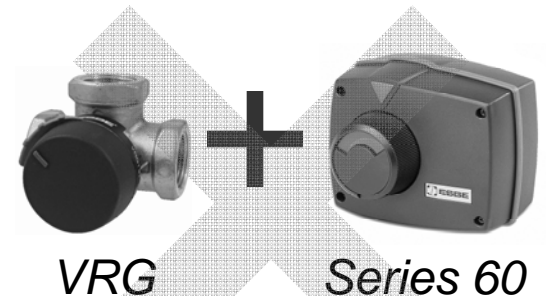

### ARA 600 Series

Code #	Series		Code #	Series	Description
<b>082F8972</b>	62E	->	<b>193B1600</b>	ARA663	3-point floating, 96sec rotation
-	-	->	<b>193B1601</b>	ARA644	3-point floating w/ endswitch, 24sec rotation
-	-	->	<b>193B1602</b>	ARA654	3-point floating w/ endswitch, 48sec rotation
<b>082F8974</b>	62EM	->	<b>193B1603</b>	ARA664	3-point floating w/ endswitch, 96sec rotation
-	-	->	<b>193B1604</b>	ARA638	ON/OFF w/ endswitch, 12sec rotation
-	-	->	<b>193B1605</b>	ARA648	ON/OFF w/ endswitch, 24sec rotation
-	-	->	<b>193B1606</b>	ARA639*	Proportional, w/ feedback, selectable speed
<b>082F8973</b>	62P	->	<b>193B1607</b>	ARA659	Proportional, selectable speed

### COMBINATIONS

*Adaptable*

*Adaptable*

*Not adaptable*