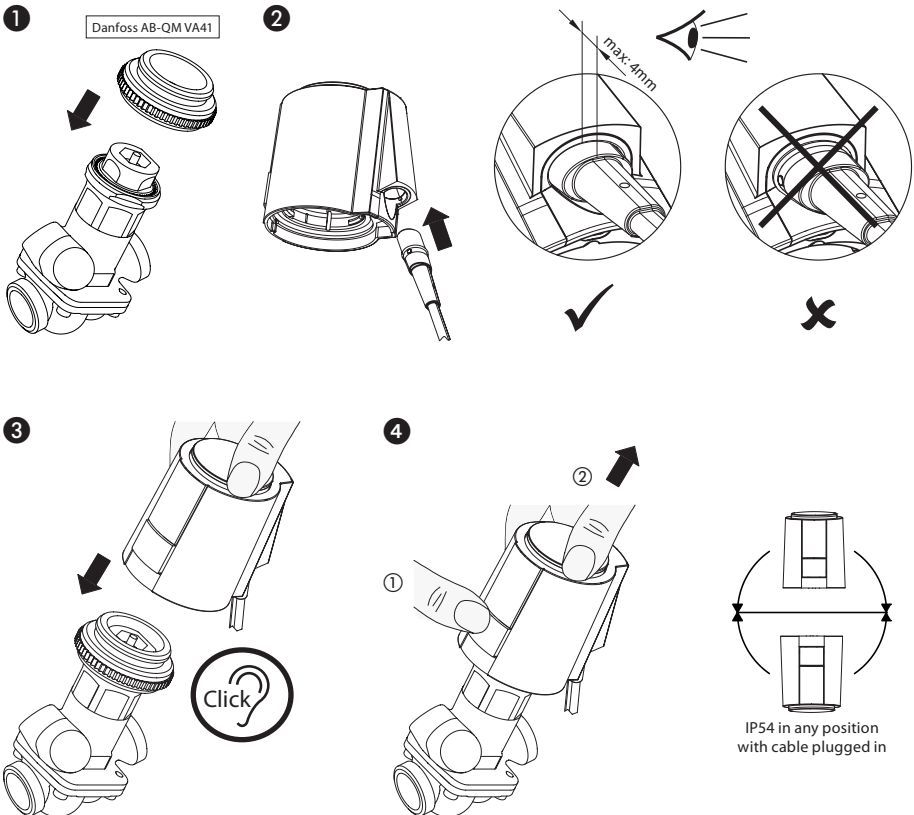

Installation Guide

ABN A5 Actuator for AB-QM, ON/OFF

Fits to AB-QM DN 10-32 / 1/2-1 1/4 inch

1. Mounting / demounting

Installation Guide ABN A5 Actuator for AB-QM, ON/OFF

2. Dimensions

3. Unlock NC version: (First Open Function)

4. NO/NC version and Electrical connection

Note:
* 24 V versions
** 230 V versions