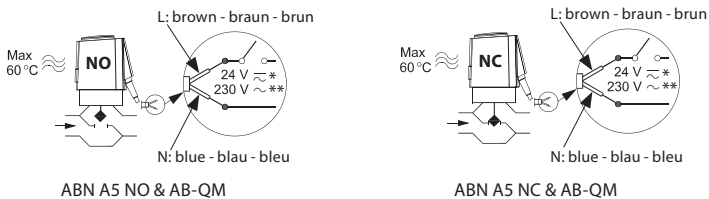

Installation Guide

ABN A5 Actuator for AB-QM, ON/OFF

Fits to AB-QM DN 10-32 / 1/2-1 1/4 inch

1. Mounting / demounting

Installation Guide ABN A5 Actuator for AB-QM, ON/OFF

2. Dimensions

3. Unlock NC version: (First Open Function)

4. NO/NC version and Electrical connection

Note:
* 24 V versions
** 230 V versions