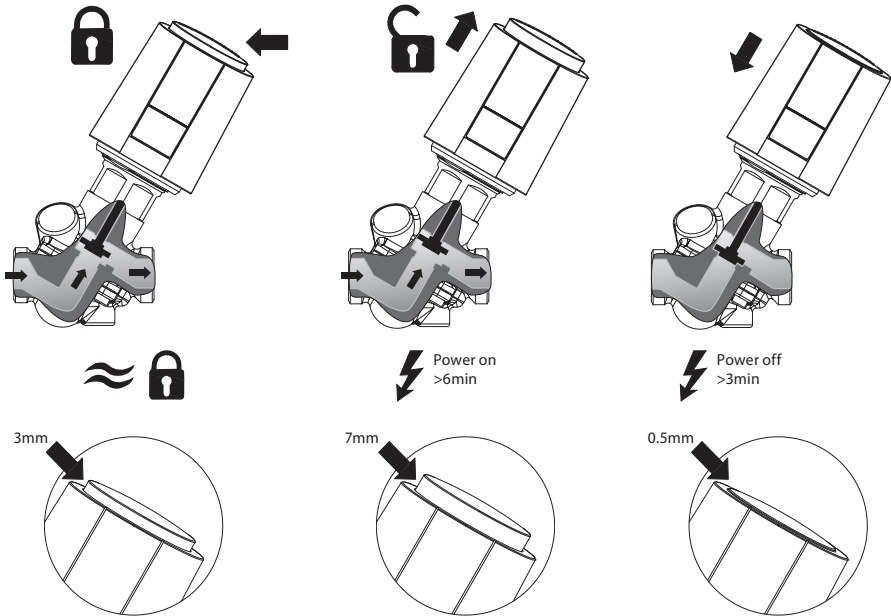

Installation Guide

ABN A5 Actuator for AB-QM, ON/OFF

Fits to AB-QM DN 10-32 / 1/2-1 1/4 inch

1. Mounting / demounting

Installation Guide ABN A5 Actuator for AB-QM, ON/OFF

2. Dimensions

3. Unlock NC version: (First Open Function)

4. NO/NC version and Electrical connection

Note:
* 24 V versions
** 230 V versions