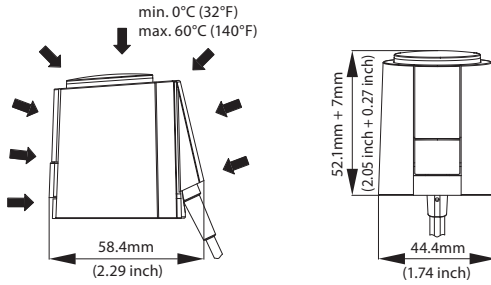

Installation Guide

ABN A5 Actuator for AB-QM, ON/OFF

Fits to AB-QM DN 10-32 / 1/2-1 1/4 inch

1. Mounting / demounting

Installation Guide ABN A5 Actuator for AB-QM, ON/OFF

2. Dimensions

3. Unlock NC version: (First Open Function)

4. NO/NC version and Electrical connection

Note:
* 24 V versions
** 230 V versions