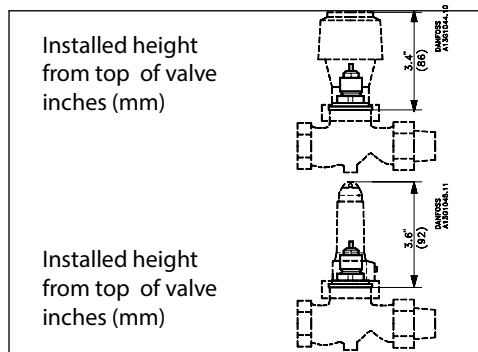

Selection (Cont.):

**Existing (OLD)
Operator Types**

Separate remote sensor/dial (RAV/RAVL)
013U2241
or 013U2211 (BRAVO)

013U7151 RAV-33
or 013G8222

Separate remote sensor/dial (RAV/RAVL)
013U2241
or 013U2211 (BRAVO)

013U7151 RAV-33
or 013G8222

**Replacement (NEW)
Operator Types**

NOTE:
RA 2000 wall mount operators include additional socket for use on RAV valves. RAV Adapter included

013G8564
(6' + 6' cap. tube)

013G8562
(6' cap. tube)
013G8565
(16' cap. tube)
013G8568
(26' cap. tube)

Therefore, 013G8072 RAV to RA 2000 adapter is not required when replacing RAV/RAVL wall mount operators with RA 2000 wall mount operators.

Selection (Cont.):

Code No.	Type	Description
013G8070	RA service adapter	RA valve to RA 2000 operator adapter
013G8072	RAV service adapter	RAV valve to RA 2000 operator adapter

Note: Consult RA 2000 Data sheet for additional or technical information

Selection (Cont.):

RA to RA 2000 - Code no. 013G8070