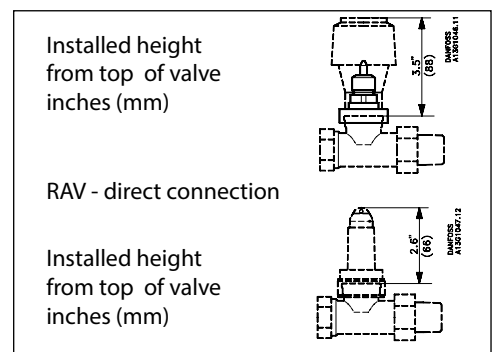

RAV to RA 2000 - Code no. 013G8072

Danfoss can accept no responsibility for possible errors in printed materials and reserves the right to alter its products without notice. All trademarks in this material are property of the respective companies. Danfoss and Danfoss logotype are trademarks of Danfoss A/S. All rights reserved.

Danfoss Inc.
Toronto, ON
Toll Free: 866-375-HVAC (4822)
Tel.: 905-285-2050, Fax: 905-285-2055
www.na.heating.danfoss.com

Danfoss Inc.
Baltimore, MD
Toll Free: 866-375-HVAC (4822)
Tel.: 443-512-0266, Fax: 443-512-0270
www.na.heating.danfoss.com