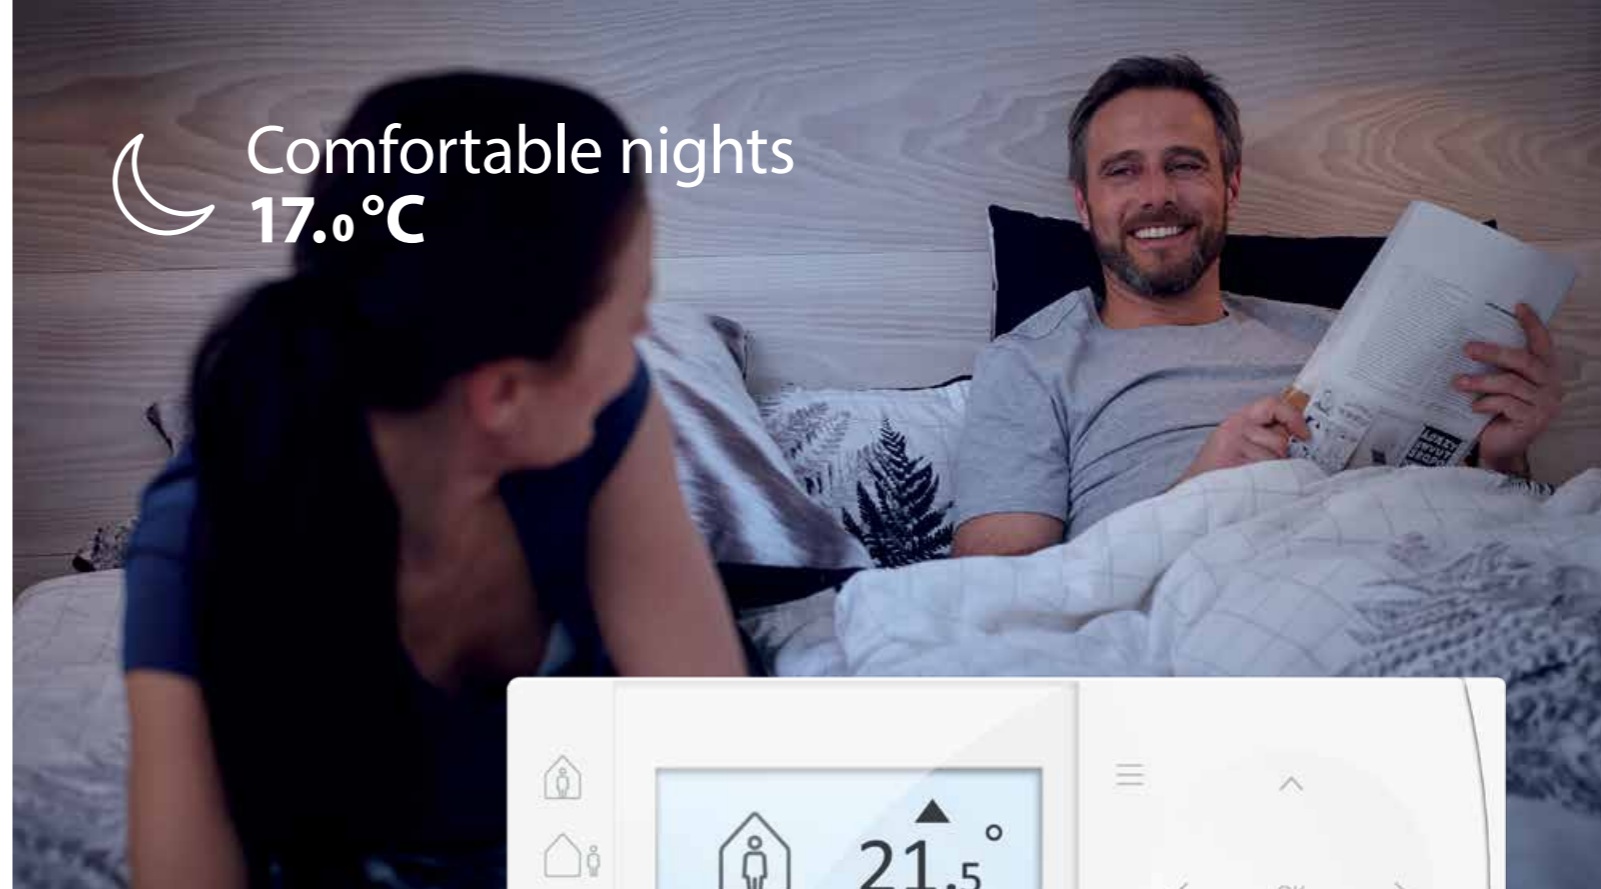

Simple to set and adjust, TPOne automatically regulates the temperature of your home to a rhythm that you define. With just the touch of a button, you can enjoy a perfect indoor climate, morning, day and night.

 **Comfortable nights**
17.0°C

Freedom to enjoy life's changes

When your daily routines change – or even if you fancy a little more warmth on a chilly afternoon – the versatile TPOne makes adjustments a breeze.