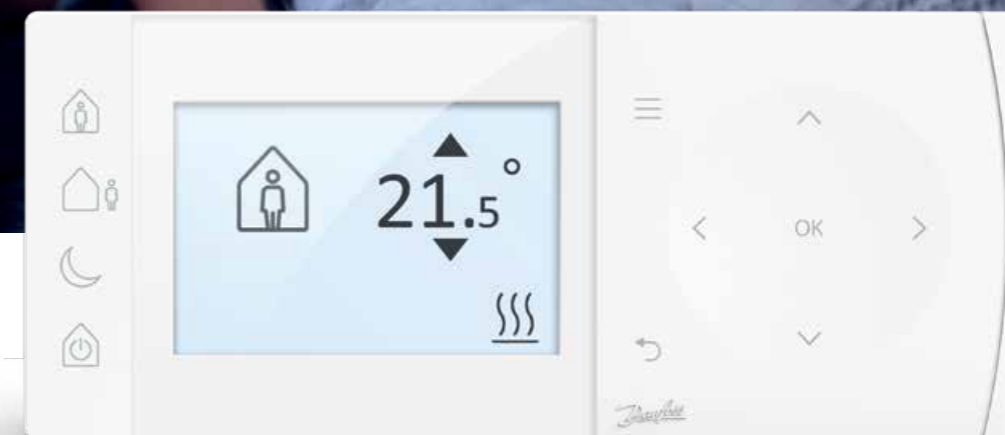

Freedom to enjoy life's changes

When your daily routines change – or even if you fancy a little more warmth on a chilly afternoon – the versatile TPOne makes adjustments a breeze.

Four convenient comfort modes mean you can respond to all of life's little changes at the touch of a button.

If you get up earlier than usual, simply press **Home** and TPOne will quickly raise the temperature to your predefined home comfort level.

And if you leave home early, you can save energy and reduce costs by simply pressing **Away**.

If you fancy an early night, just press **Asleep** and TPOne will do the rest: lowering the temperature to your preferred night-time setting.

When airing your home or during the summer months, you can save energy by simply pressing **Standby** to turn off your heating completely.