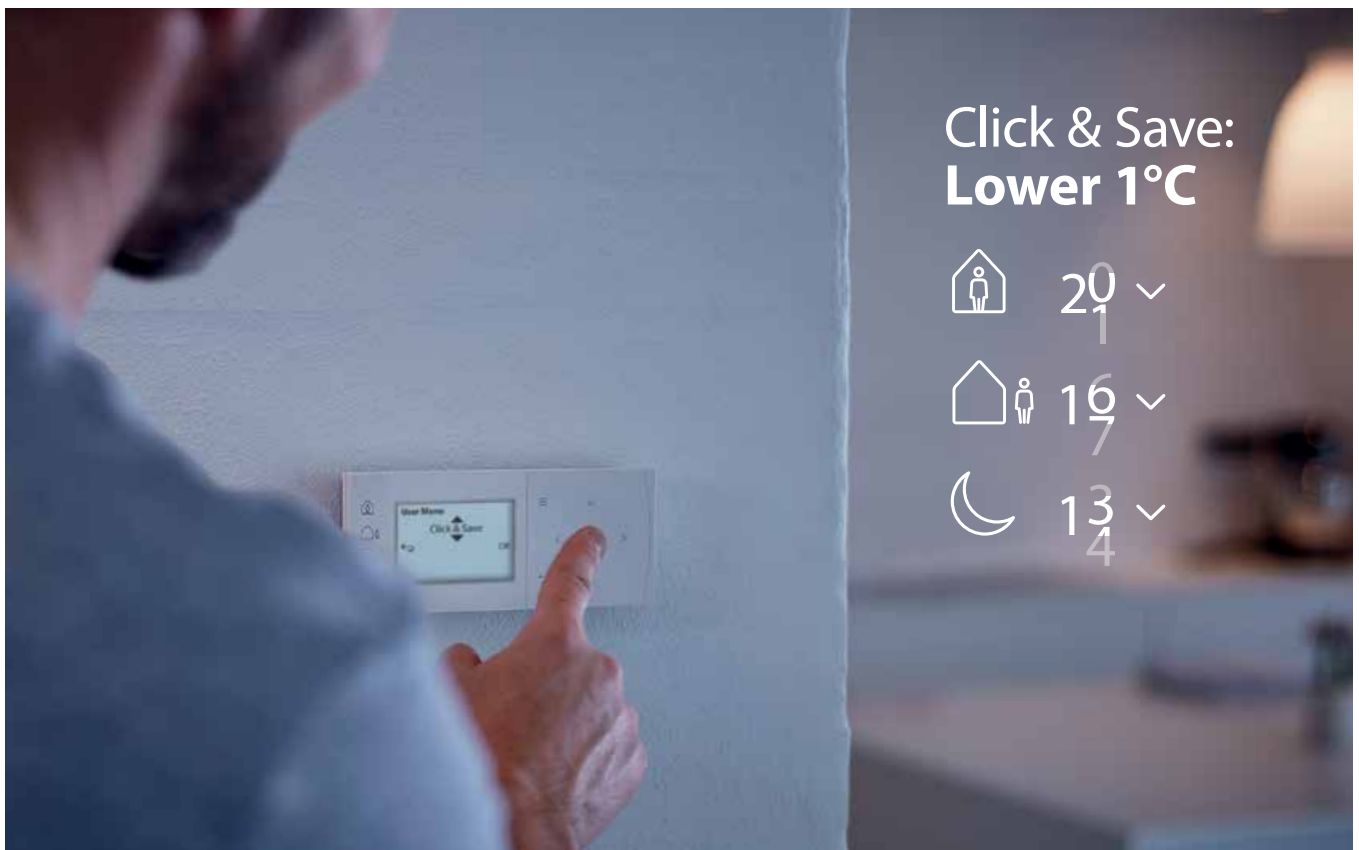

Click & Save

Simple and effective

Independent tests have shown that lowering your home comfort temperature by just one degree can reduce energy consumption by as much as 10%.

With TPOne's innovative 'Click & Save' function, you can quickly lower all your pre-defined comfort settings by one degree with just a few clicks - helping to protect the environment and saving money at the same time.

Scan to find out more about Danfoss TPOne or visit tpone.danfoss.com

Danfoss A/S · Heating · Haarupvaenget 11 · DK-8600 Silkeborg
Telephone: +45 7488 8000 · Email: heating@danfoss.com · heating.danfoss.com

Danfoss can accept no responsibility for possible errors in catalogues, brochures and other printed material. Danfoss reserves the right to alter its products without notice. This also applies to products already on order provided that such alterations can be made without subsequential changes being necessary in specifications already agreed. All trademarks in this material are property of the respective companies. Danfoss and the Danfoss logotype are trademarks of Danfoss A/S. All rights reserved.