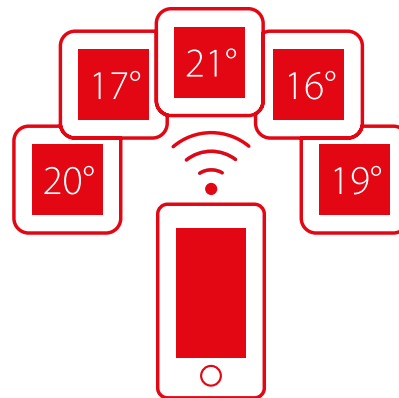

Discover a brand new level of **electric floor heating** comfort and control

Danfoss ECtemp™ Smart is designed to provide optimum floor heating comfort, exactly when and where you need it. Making wasted heating a thing of the past, and perfect comfort a thing of the future. All with a simple touch.

Electric floor heating regulation has never been easier. Or smarter.

Find out for yourself!

Compatible with iOS and Android

Danfoss ECtemp™ Smart App is compatible with iOS and Android. Download the app for free from Google Play or App Store.

Multiple connections

Danfoss A/S · Heating Segment · Ulvehavevej 61 · DK-7100 Vejle, Denmark
Tel. +45 7488 8500 · E-mail: heating@danfoss.com · heating.danfoss.com

Danfoss can accept no responsibility for possible errors in catalogues, brochures and other printed material. Danfoss reserves the right to alter its products without notice. This also applies to products already on order provided that such alterations can be made without subsequent changes being necessary in specifications already agreed. All trademarks in this material are property of the respective companies. Danfoss and the Danfoss logotype are trademarks of Danfoss A/S. All rights reserved.

ENGINEERING
TOMORROW

Danfoss

Enjoy superior comfort and control of electric floor heating

Your smartphone.
Perfect temperature.
ECtemp™ Smart.