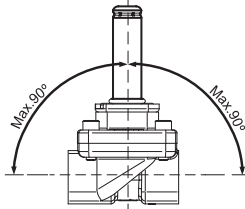

Installation guide

Solenoid valve

Type EV250B

032R9278

032R9278

1

2

3