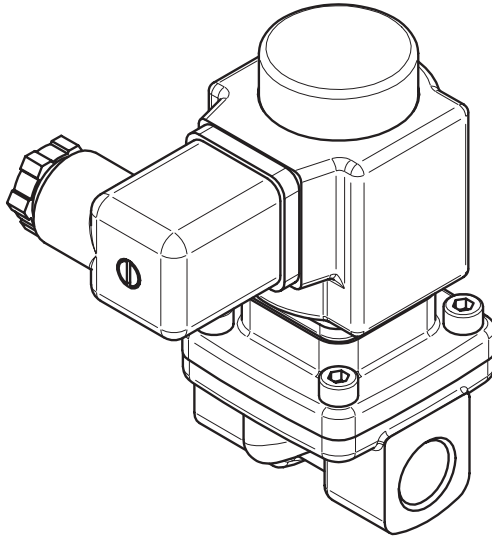

Installation guide

Solenoid valve

Type EV250B

032R9278

032R9278

1

2

3