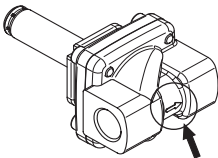

Installation guide

Solenoid valve

Type EV250B

032R9278

032R9278

1

2

3

4

5

6