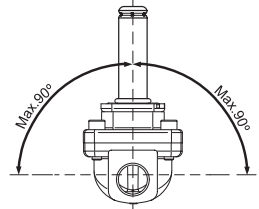

Installation guide

Solenoid valve

Type EV250B

032R9278

032R9278

1

2

3