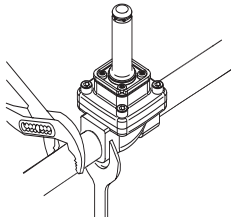

Installation guide

Solenoid valve

Type EV250B

032R9278

032R9278

1

2

3

4

5

6