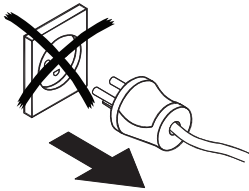

Installation guide

Solenoid valve

Type EV250B

032R9278

032R9278

1

2

3