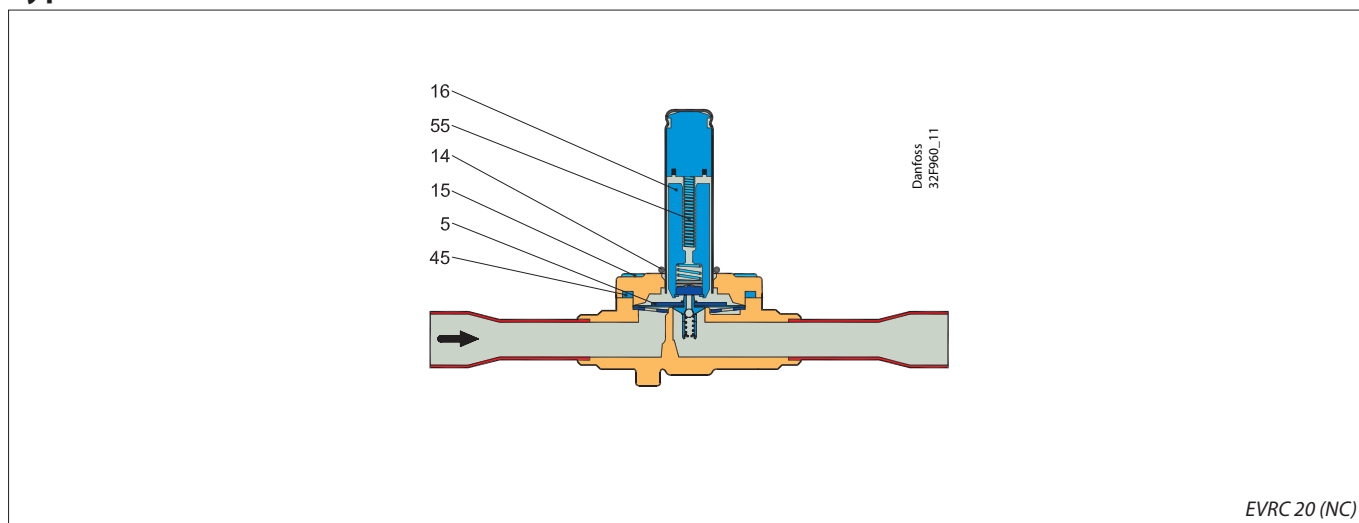

Data sheet – Spare parts and accessories

Solenoid valve
Type EVRC

Type	Description	Pos. #	Qty.	Code no.
Service kit				
EVRC 20 (NC)	Diaphragm assembly	5	1	032F0296
	O-ring	14	1	
	Screw	15	4	
	Armature assembly	16	1	
	Rubber gasket	45	1	
	Compression spring	55	1	