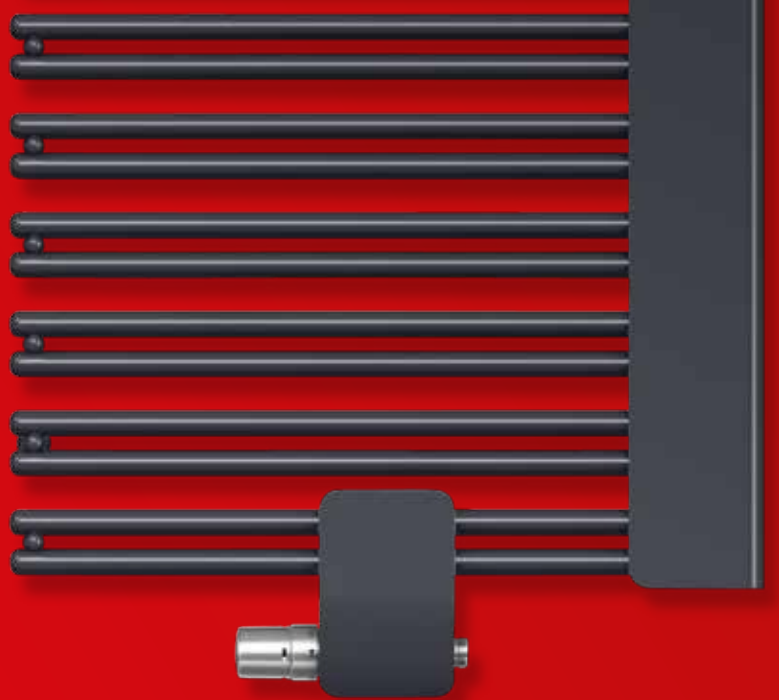

as complete sets with thermostat, valves and all necessary components included. All thermostats are created with the accuracy, reliability and craftsmanship you expect from a

Danfoss product. And with valves for both standard connections and 50 mm connections, you will always have a perfect match for your radiator or towel rail.

# Be **inspired** and create your own style

Your imagination is the most important tool when it comes to creating the perfect home. Be inspired and get one step closer to your dream.

Black

Inox

White

... or chrome?