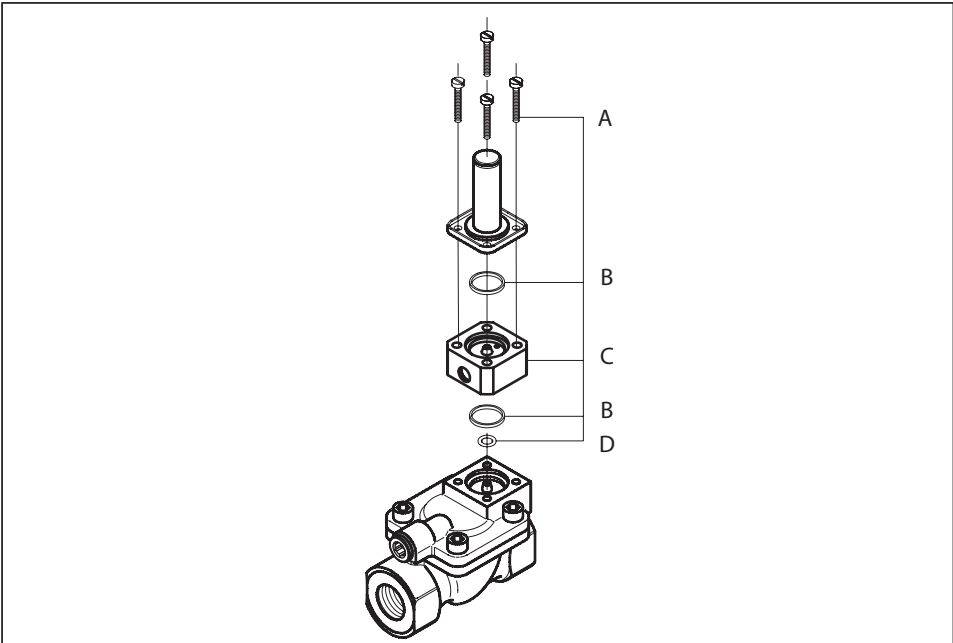

Installation guide - Spare parts and accessories

### Solenoid valve - Manual override unit

Type EV220B 15 - EV220B 50

032R9311

032R9311

<p>A</p>  <p>Total no. = 4</p>	<p>B</p>  <p>Total no. = 2</p>	<p>C</p>  <p>Total no. = 1</p>	<p>D</p>  <p>Total no. = 1</p>
--	--	--	---