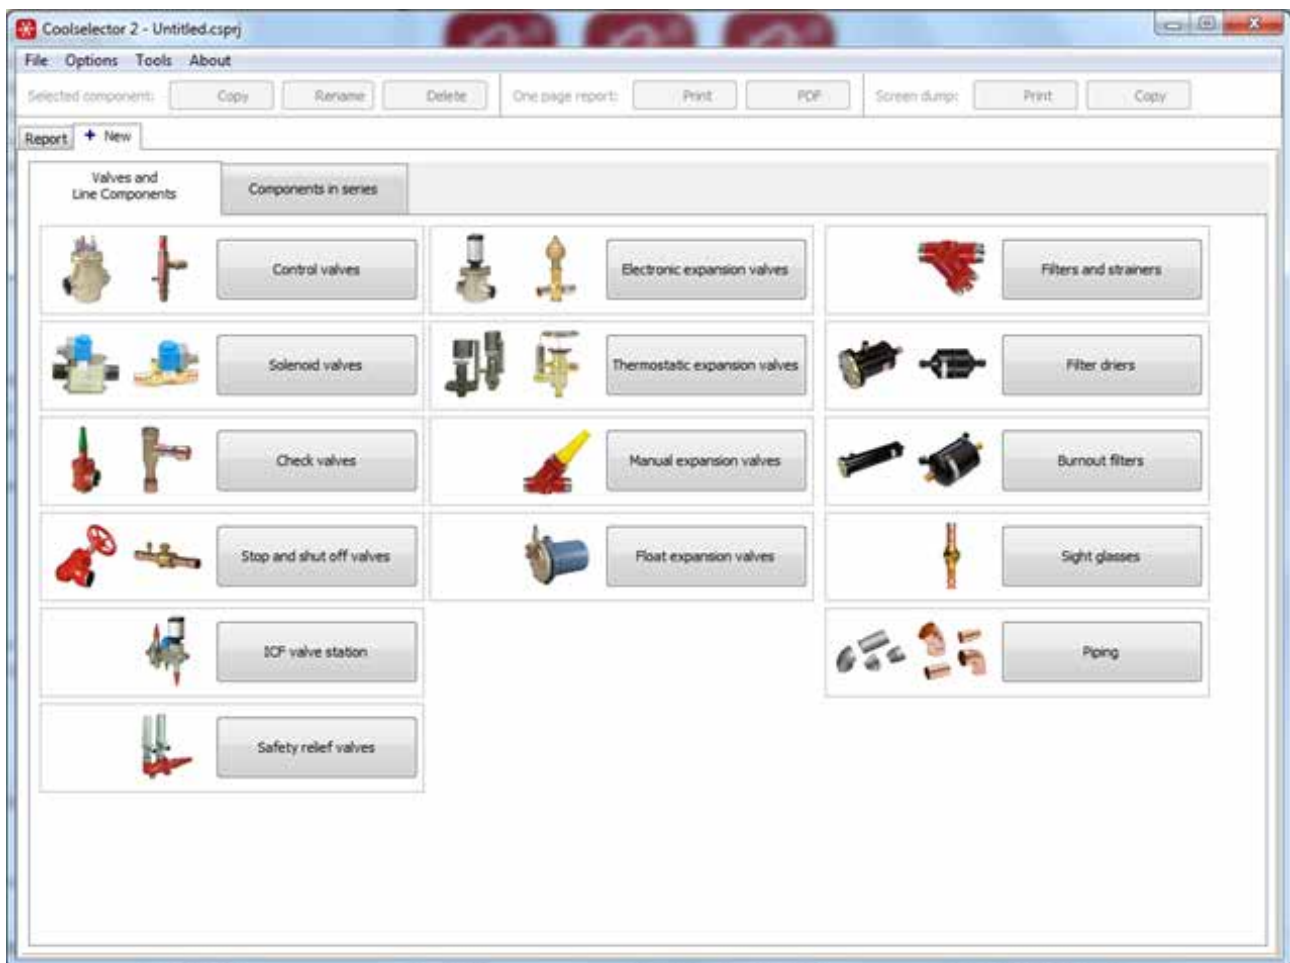

Version 1,00

Database 2014-11-27

Copyright © 1990-2014 Danfoss systems and its licensors. All rights reserved.

Please refer to legal notice and EULA under the Help menu

OK

Danfoss Coolselector®2 - A használatra vonatkozóan lásd a használati útmutatót.