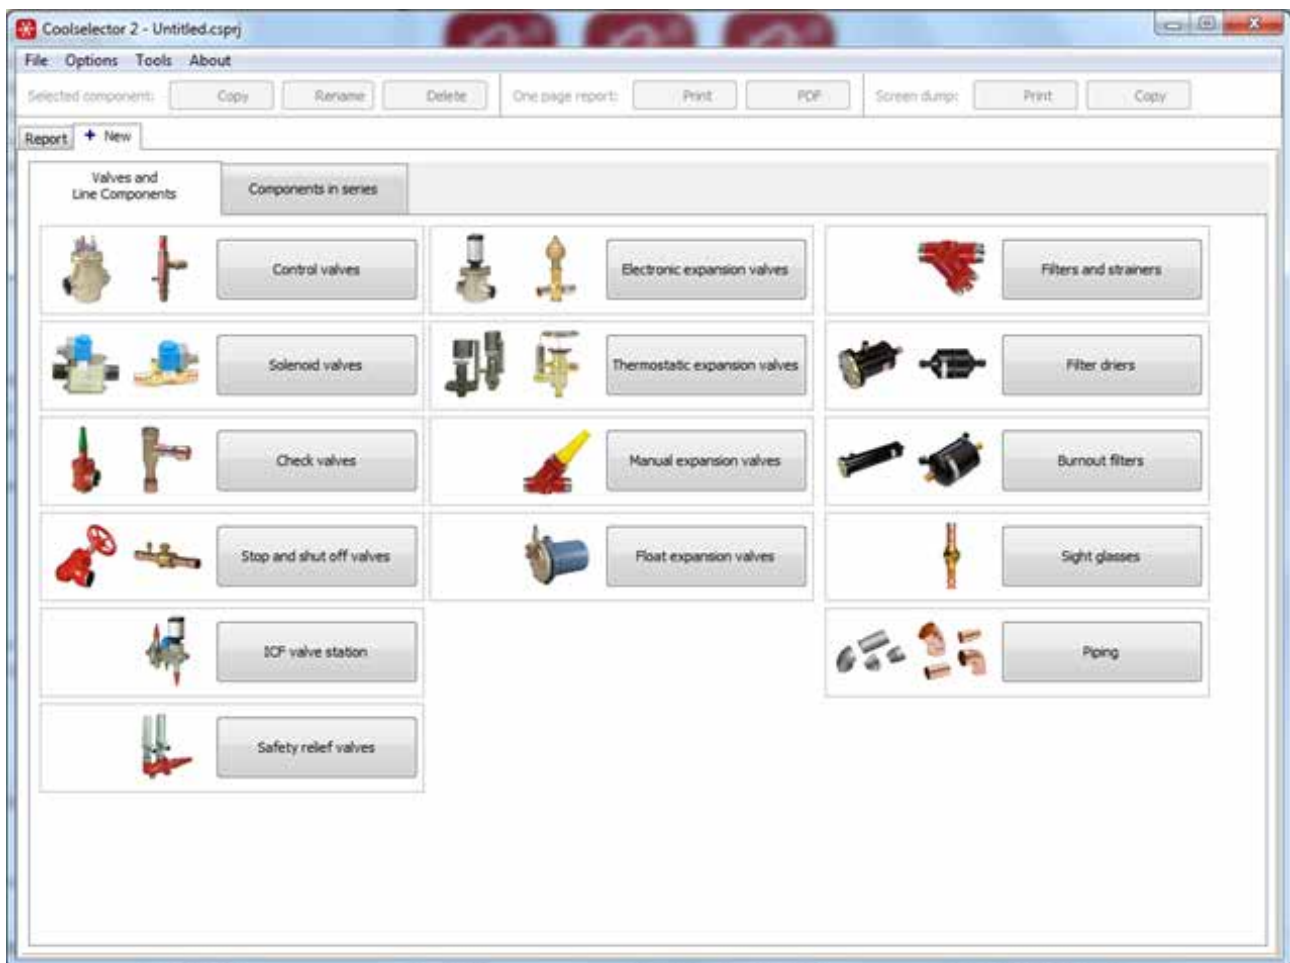

Welcome to Coolselector®2

Please set your initial settings below.
You can always change them later.

Units:

Components:

Version 1,00

Database 2014-11-27

Copyright © 1990-2014 Danfoss systems and its licensors. All rights reserved.

Please refer to legal notice and EULA under the Help menu

OK

Coolselector®2 od firmy Danfoss - prohlédněte si „Návod pro použití“ kde jsou instrukce pro používání.