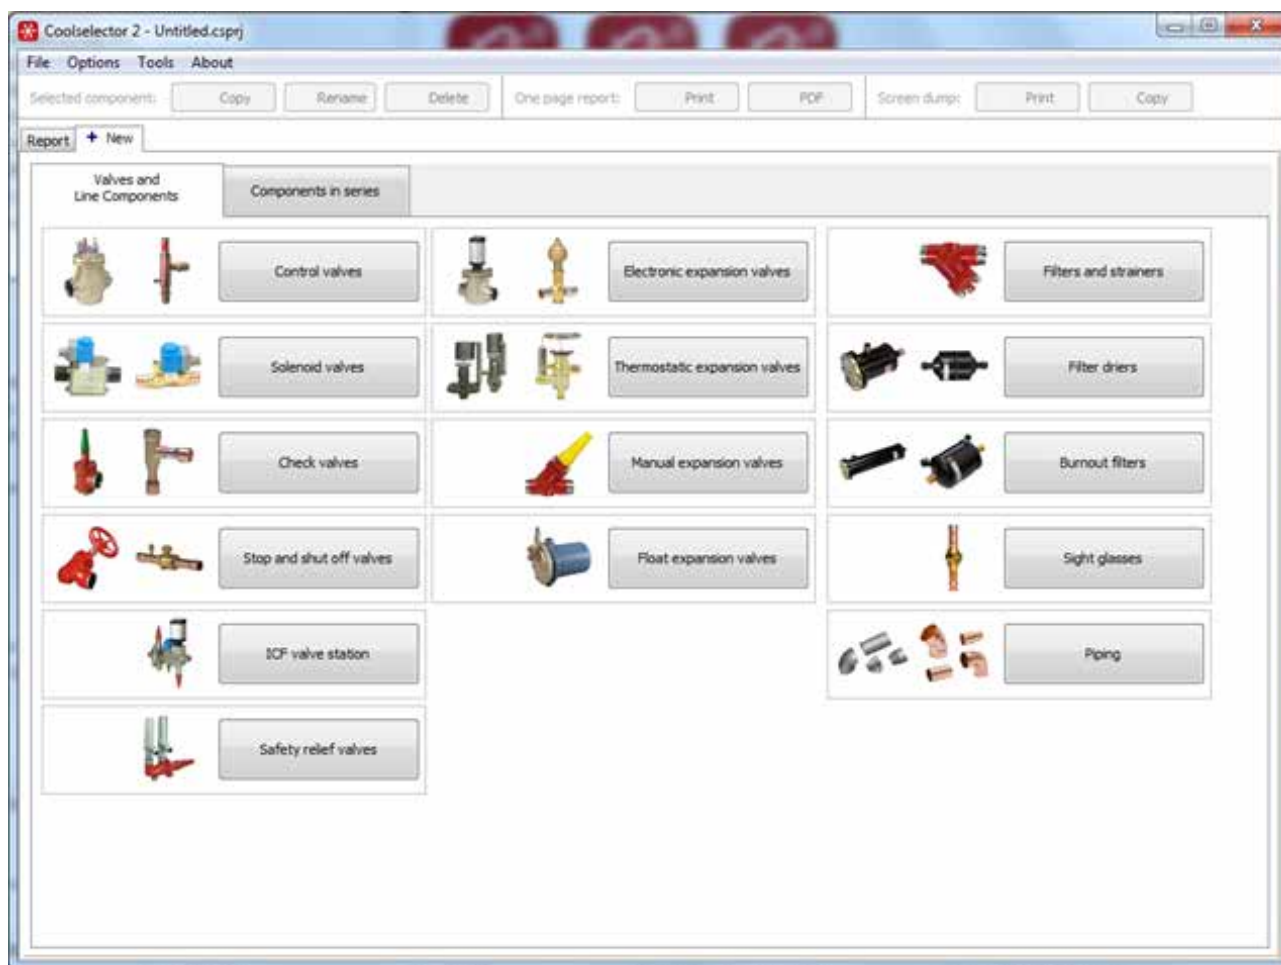

Welcome to Coolselector®2

Please set your initial settings below.
You can always change them later.

Units:

Components:

Version 1,00

Database 2014-11-27

Copyright © 1990-2014 Danfoss systems and its licensors. All rights reserved.

Please refer to legal notice and EULA under the Help menu

OK

Coolselector®2 od firmy Danfoss - prohlédněte si „Návod pro použití“ kde jsou instrukce pro používání.