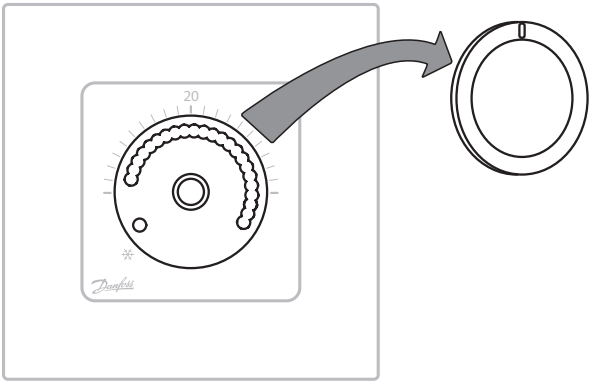

Danfoss A/S 6430 Nordborg Denmark		CE		
Icon™ Dial 230W OW		Max. load: 10W/50mA		
L	N	N	Load NC	Load NO
220-240V 50-60 Hz		M		

7.

8.

9.

10.

❄ = 5°C

13658 000 00 Manual Installation WRT Dial 230 F86 OW

ENGINEERING
TOMORROW