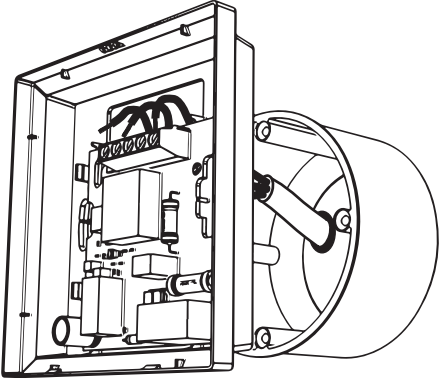

Danfoss A/S 6430 Nordborg Denmark		CE		
Icon™ Dial 230W OW		Max. load: 10W/50mA		
L	N	N	Load NC	Load NO
220-240V 50-60 Hz		M		

7.

8.

9.

10.

❄ = 5°C

13658 000 00 Manual Installation WRT Dial 230 F86 OW

ENGINEERING
TOMORROW

Installation & User Guide

Danfoss *Icon*™ Dial Room Thermostat

VICUY10F/088N3653

www.icon.danfoss.com