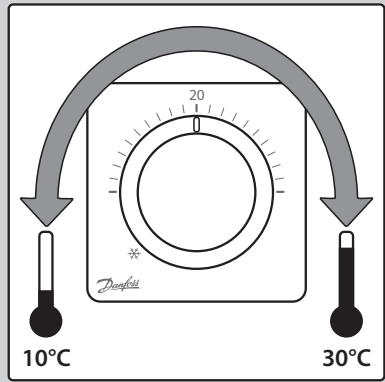

Danfoss A/S 6430 Nordborg Denmark		CE		
Icon™ Dial 230W OW		Max. load: 10W/50mA		
L	N	N	Load NC	Load NO
220-240V 50-60 Hz		M		

7.

8.

9.

10.

❄ = 5°C

13658 000 00 Manual Installation WRT Dial 230 F86 OW

ENGINEERING
TOMORROW