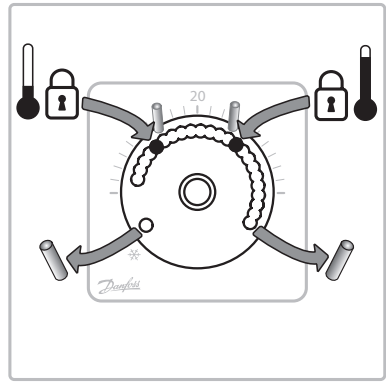

Danfoss A/S 6430 Nordborg Denmark		CE		
Icon™ Dial 230W OW		Max. load: 10W/50mA		
L	N	N	Load NC	Load NO
220-240V 50-60 Hz		M		

7.

8.

9.

10.

❄ = 5°C

13658 000 00 Manual Installation WRT Dial 230 F86 OW

ENGINEERING
TOMORROW

Installation & User Guide

Danfoss *Icon*™ Dial Room Thermostat

VICUY10F/088N3653

www.icon.danfoss.com