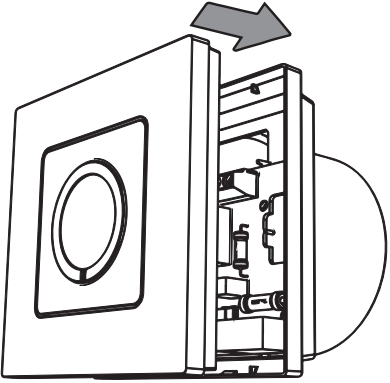

Danfoss A/S 6430 Nordborg Denmark		CE		
Icon™ Dial 230W OW		Max. load: 10W/50mA		
L	N	N	Load NC	Load NO
220-240V 50-60 Hz		M		

7.

8.

9.

10.

❄ = 5°C

13658 000 00 Manual Installation WRT Dial 230 F86 OW

ENGINEERING
TOMORROW