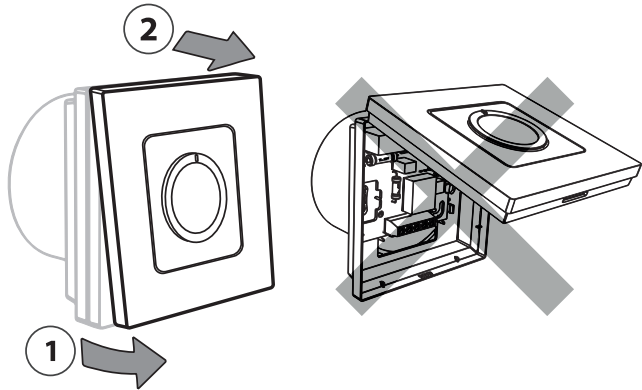

Danfoss A/S 6430 Nordborg Denmark		CE		
Icon™ Dial 230W OW		Max. load: 10W/50mA		
L	N	N	Load NC	Load NO
220-240V 50-60 Hz		M		

7.

8.

9.

10.

❄ = 5°C

13658 000 00 Manual Installation WRT Dial 230 F86 OW

ENGINEERING
TOMORROW

Installation & User Guide

Danfoss *Icon*™ Dial Room Thermostat

VICUY10F/088N3653

www.icon.danfoss.com