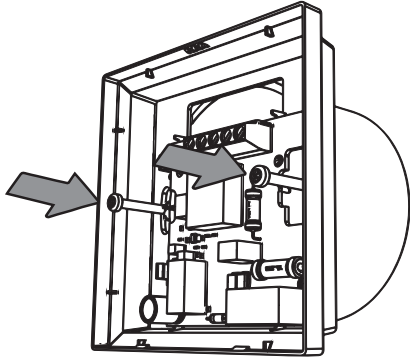

Danfoss A/S 6430 Nordborg Denmark		CE		
Icon™ Dial 230W OW		Max. load: 10W/50mA		
L	N	N	Load NC	Load NO
220-240V 50-60 Hz		M		

7.

8.

9.

10.

❄ = 5°C

13658 000 00 Manual Installation WRT Dial 230 F86 OW

ENGINEERING
TOMORROW