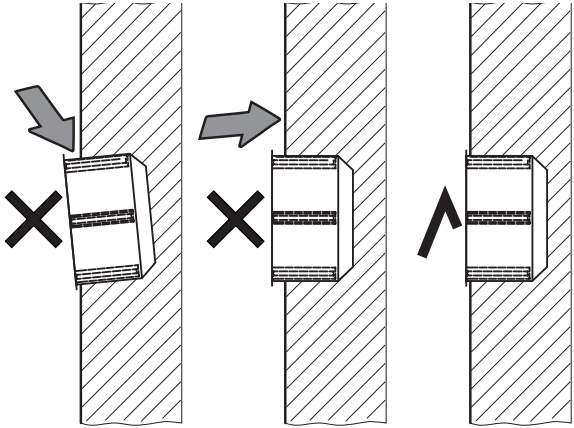

Danfoss A/S 6430 Nordborg Denmark		CE		
Icon™ Dial 230W OW		Max. load: 10W/50mA		
L	N	N	Load NC	Load NO
220-240V 50-60 Hz		M		

7.

8.

9.

10.

❄ = 5°C

13658 000 00 Manual Installation WRT Dial 230 F86 OW

ENGINEERING
TOMORROW