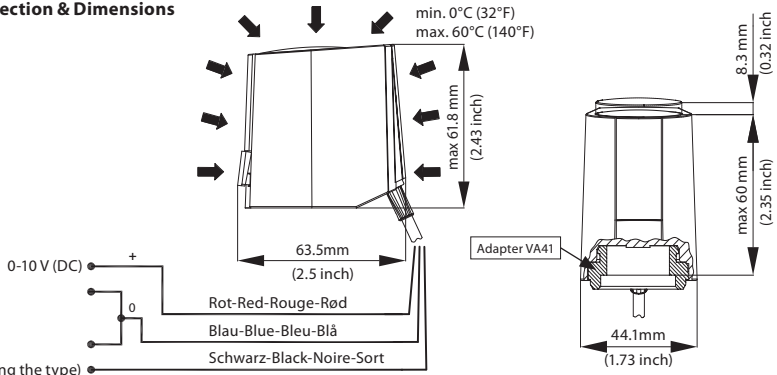

Installation Guide

ABNM A5 LOG/LIN for AB-QM, 0-10 V Proportional

Fits to AB-QM DN 10-32 / 1/2-1 1/4 inch

1. Mounting / demounting

Installation Guide ABNM A5

2. Electrical Connection & Dimensions

3. Unlock NC version (First Open Function)

4. NO/NC version

5. Auto Calibration