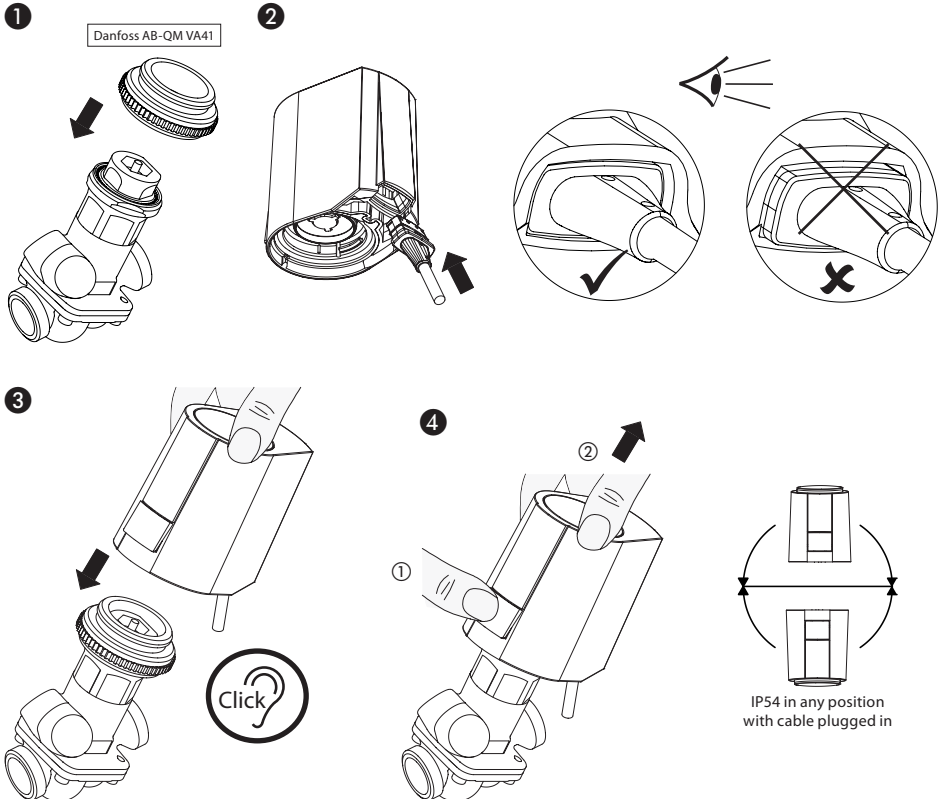

Installation Guide

ABNM A5 LOG/LIN for AB-QM, 0-10 V Proportional

Fits to AB-QM DN 10-32 / 1/2-1 1/4 inch

1. Mounting / demounting

Installation Guide ABNM A5

2. Electrical Connection & Dimensions

3. Unlock NC version (First Open Function)

4. NO/NC version

5. Auto Calibration