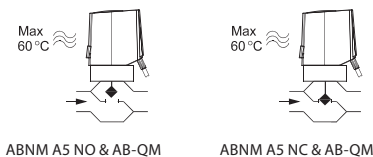

Installation Guide

ABNM A5 LOG/LIN for AB-QM, 0-10 V Proportional

Fits to AB-QM DN 10-32 / 1/2-1 1/4 inch

1. Mounting / demounting

Installation Guide ABNM A5

2. Electrical Connection & Dimensions

3. Unlock NC version (First Open Function)

4. NO/NC version

5. Auto Calibration