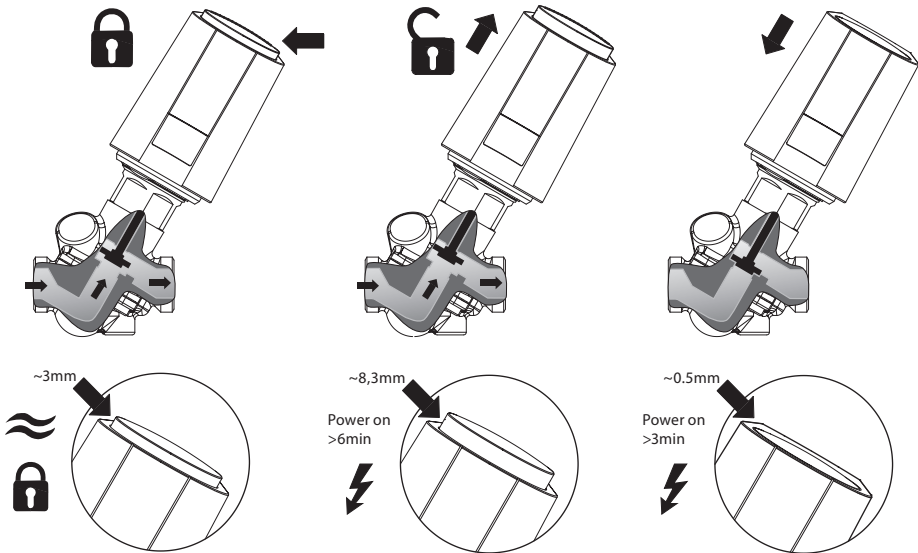

Installation Guide

ABNM A5 LOG/LIN for AB-QM, 0-10 V Proportional

Fits to AB-QM DN 10-32 / 1/2-1 1/4 inch

1. Mounting / demounting

Installation Guide ABNM A5

2. Electrical Connection & Dimensions

3. Unlock NC version (First Open Function)