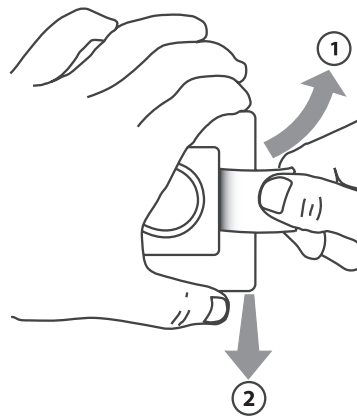

Icon™ Dial 230V	
Max. load: 10W/50mA	
Danfoss A/S 6430 Nordborg Denmark	

6.

7.

8.

9.

❄ = 5°C

13655 000 03 Manual Installation WRT Dial 230 F80 IW

ENGINEERING
TOMORROW