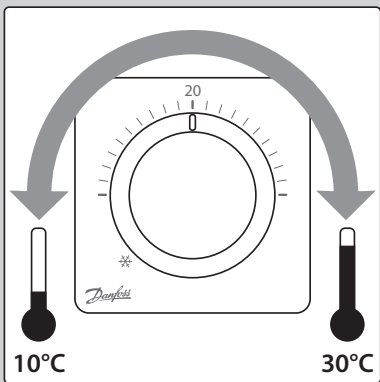

Icon™ Dial 230V	
Max. load: 10W/50mA	
Danfoss A/S 6430 Nordborg Denmark	

6.

7.

8.

9.

❄ = 5°C

13655 000 03 Manual Installation WRT Dial 230 F80 IW

ENGINEERING
TOMORROW