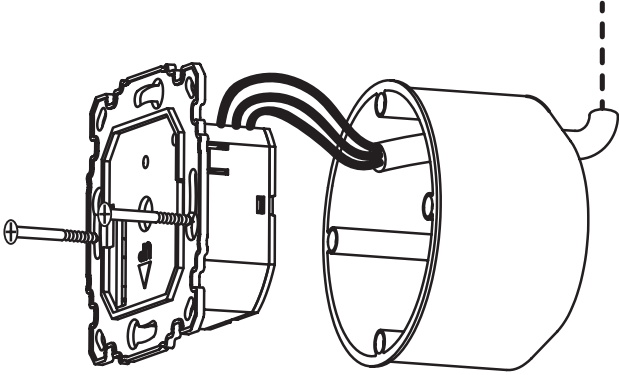

Icon™ Dial 230V	
Max. load: 10W/50mA	
Danfoss A/S 6430 Nordborg Denmark	

6.

7.

8.

9.

❄ = 5°C

13655 000 03 Manual Installation WRT Dial 230 F80 IW

ENGINEERING
TOMORROW