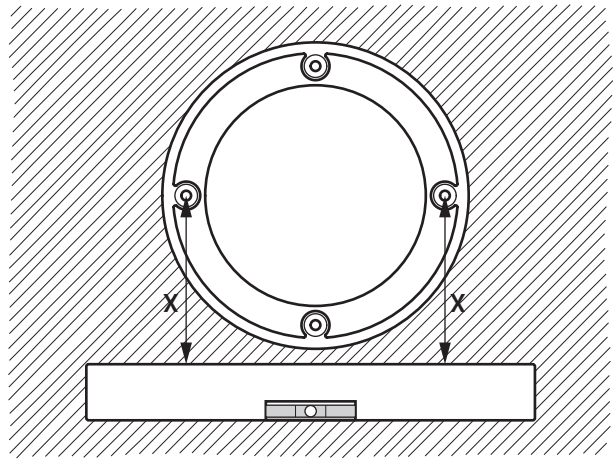

Icon™ Dial 230V	
Max. load: 10W/50mA	
Danfoss A/S 6430 Nordborg Denmark	

6.

7.

8.

9.

❄ = 5°C

13655 000 03 Manual Installation WRT Dial 230 F80 IW

ENGINEERING
TOMORROW