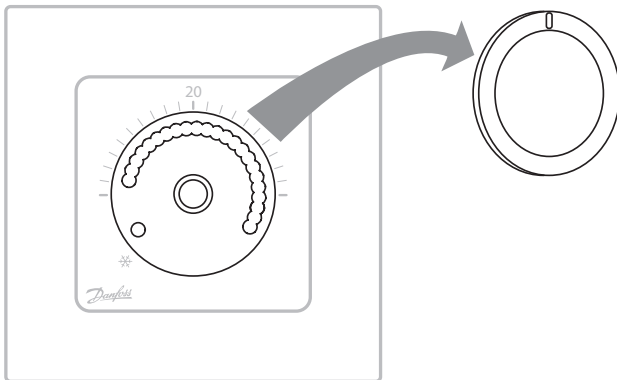

Icon™ Dial 230V	
Max. load: 10W/50mA	
Danfoss A/S 6430 Nordborg Denmark	

6.

7.

8.

9.

❄ = 5°C

13655 000 03 Manual Installation WRT Dial 230 F80 IW

ENGINEERING
TOMORROW