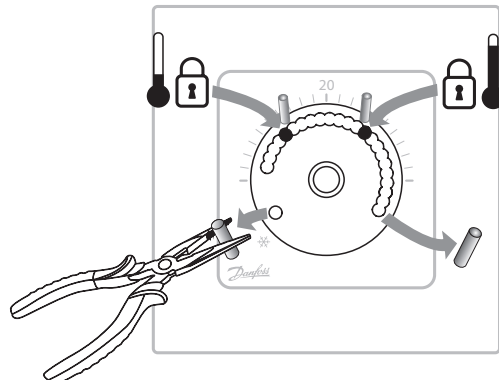

Icon™ Dial 230V	
Max. load: 10W/50mA	
Danfoss A/S 6430 Nordborg Denmark	

6.

7.

8.

9.

❄ = 5°C

13655 000 03 Manual Installation WRT Dial 230 F80 IW

ENGINEERING
TOMORROW