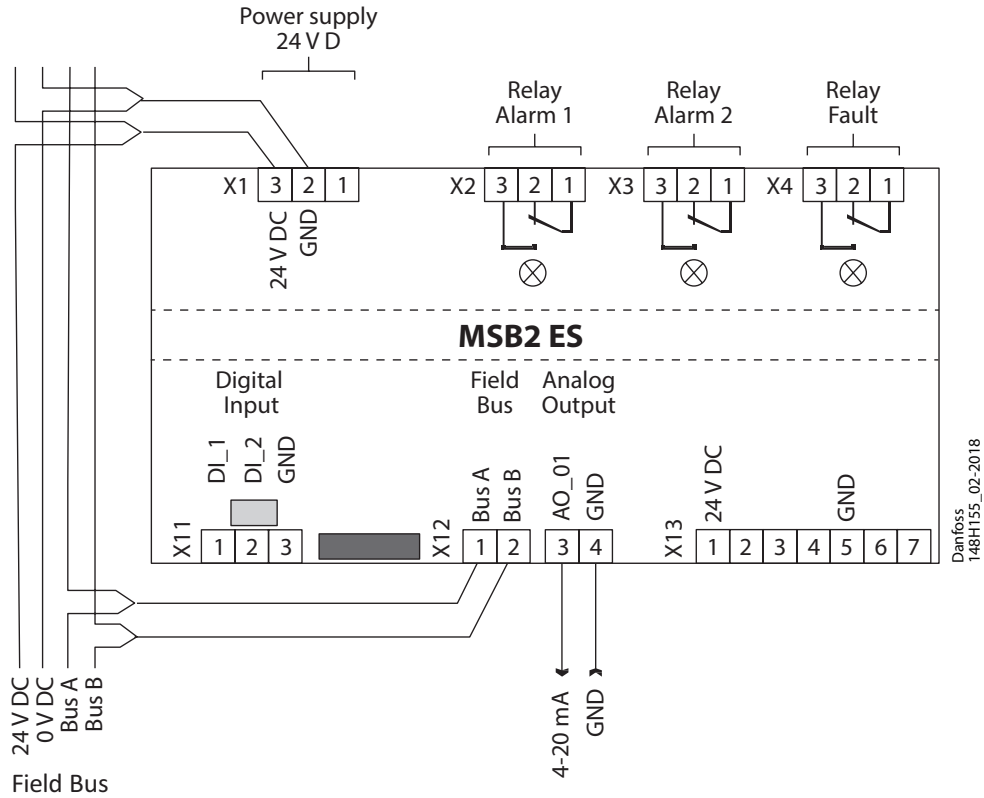

# Warning Module for continuous monitoring of Field bus wiring state

148R9638

148R9638

## Warning Module

## Field bus wiring example

Further documentation: