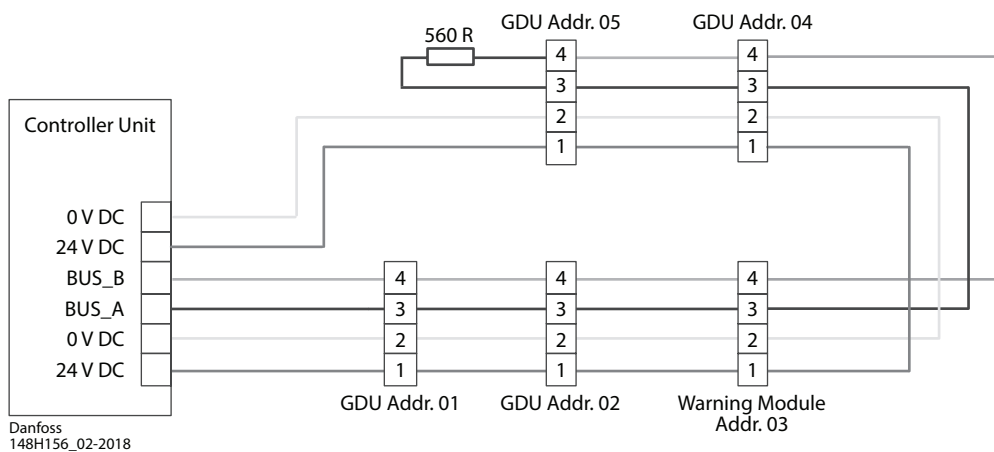

Field bus wiring example

Further documentation: