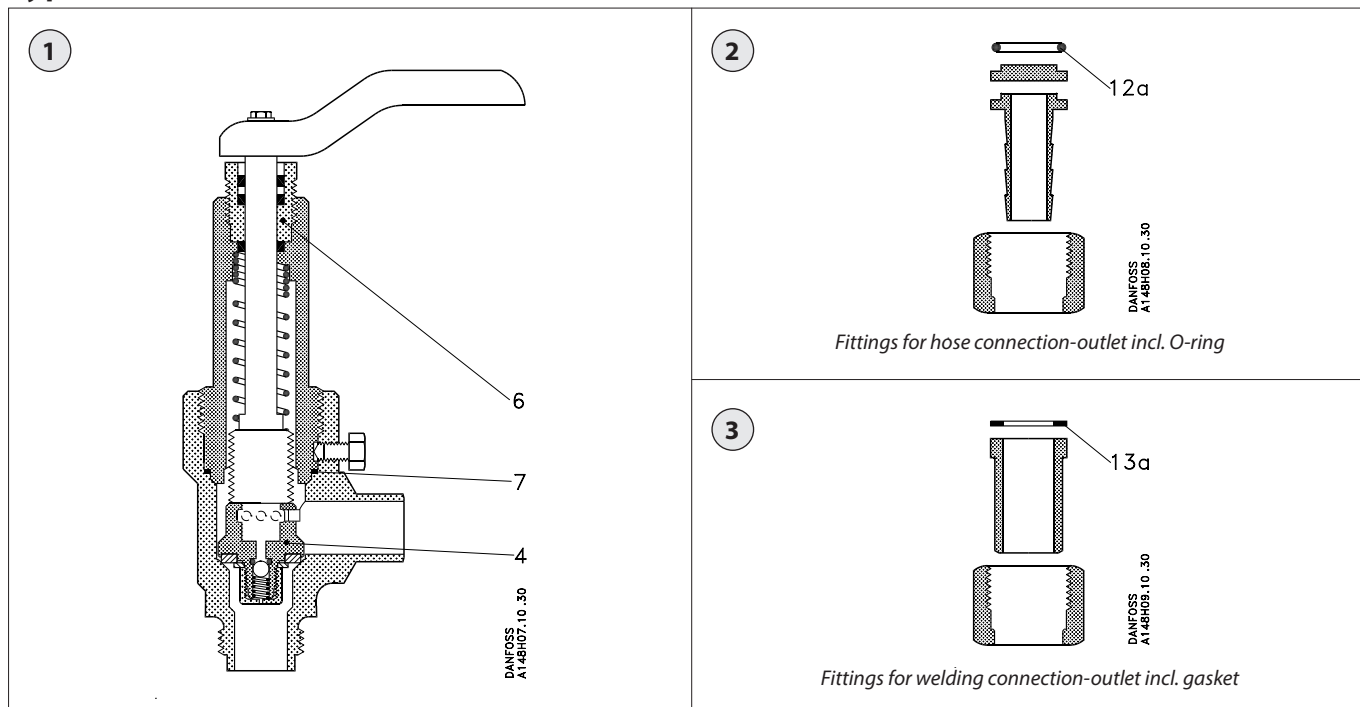

Data sheet – Spare parts and accessories

**Shut-off valve  
Type QDV**

Description	Pos. #	Qty.	Code no.
<b>Repair kit, complete set of gaskets</b>			
Cone for complete incl. steel balls and Allen screw	4	1	<b>2453+092*</b>
Gaskets complete for packing gland	6	1	
Gasket for housing/bonnet	7	1	
O-ring hose connection	12a	1	
Gasket for nipple connection Allen key	13a	1	
<b>Packing gland incl. gaskets (with O-rings)</b>			
Packing gland incl. gaskets	6	1	<b>148B4056*</b>

Description	Pos. #	Qty.	Code no.
<b>Grease for packing gland (tube)</b>			
Grease for packing gland (tube)		1	<b>148H3445</b>
<b>Optional extra Fittings for:</b>			
Hose connection-outlet incl. O-ring - G $\frac{3}{8}$ - fig. 2		1	<b>148H3451</b>
Welding connection-outlet incl. gasket - G $\frac{3}{8}$ - fig. 3		1	<b>148H3452</b>