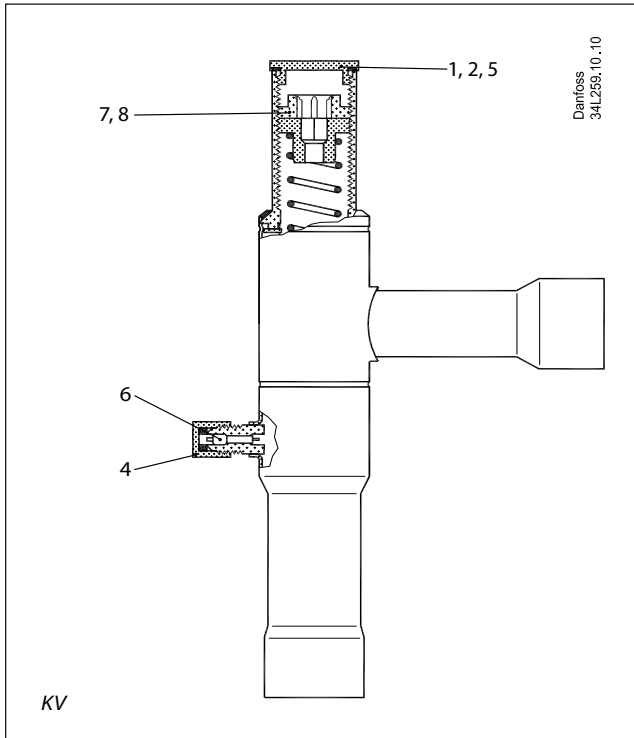

Data sheet

Spare parts and accessories for Pressure Regulator

Types KV and CPCE

Description		Code no.
1. Cap and gasket for KV 12, KV 15, KV 22		
2. Cap and gasket for KV 28, KV 35		
3. Cap and gasket for CPCE		034L2000
4. Cap and gasket for Schrader valve		
5. Schrader valve		
6. Locking screw for KV 12, KV 15, KV 22		034L0208
7. Locking screw for KV 28, KV 35		034L0210