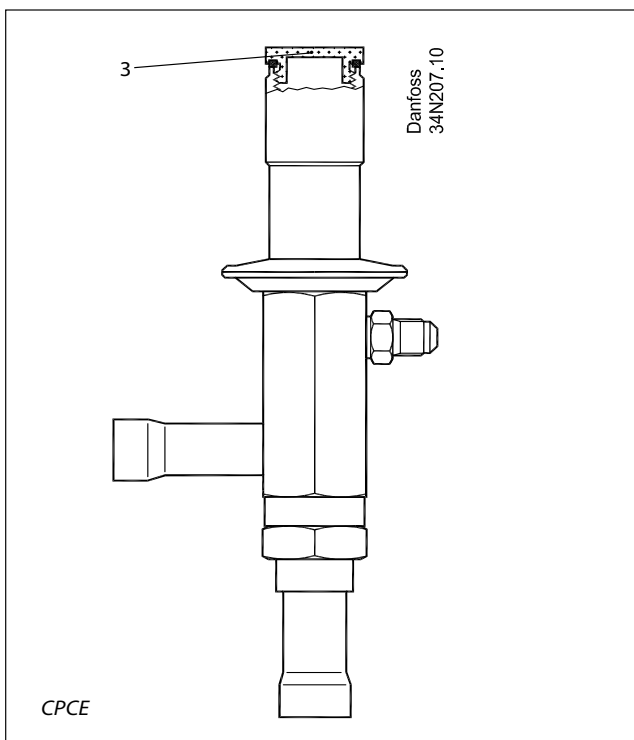

Data sheet

Spare parts and accessories for Pressure Regulator

Types KV and CPCE

Description		Code no.
1. Cap and gasket for KV 12, KV 15, KV 22		
2. Cap and gasket for KV 28, KV 35		
3. Cap and gasket for CPCE		034L2000
4. Cap and gasket for Schrader valve		
5. Schrader valve		
6. Locking screw for KV 12, KV 15, KV 22		034L0208
7. Locking screw for KV 28, KV 35		034L0210