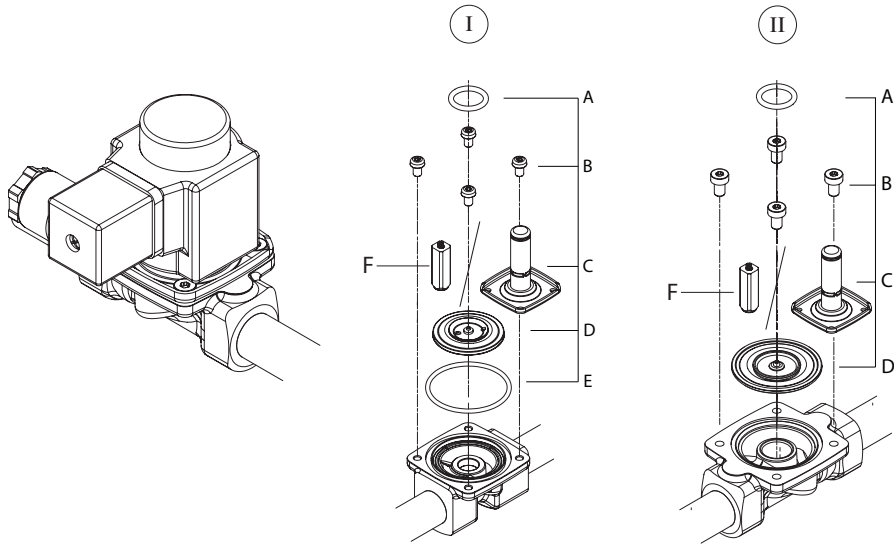

Installation guide - Spare parts and accessories

Solenoid valve - Spare part

Type EV221BW

132R9113

132R9113

A

Total pcs. = 1

B