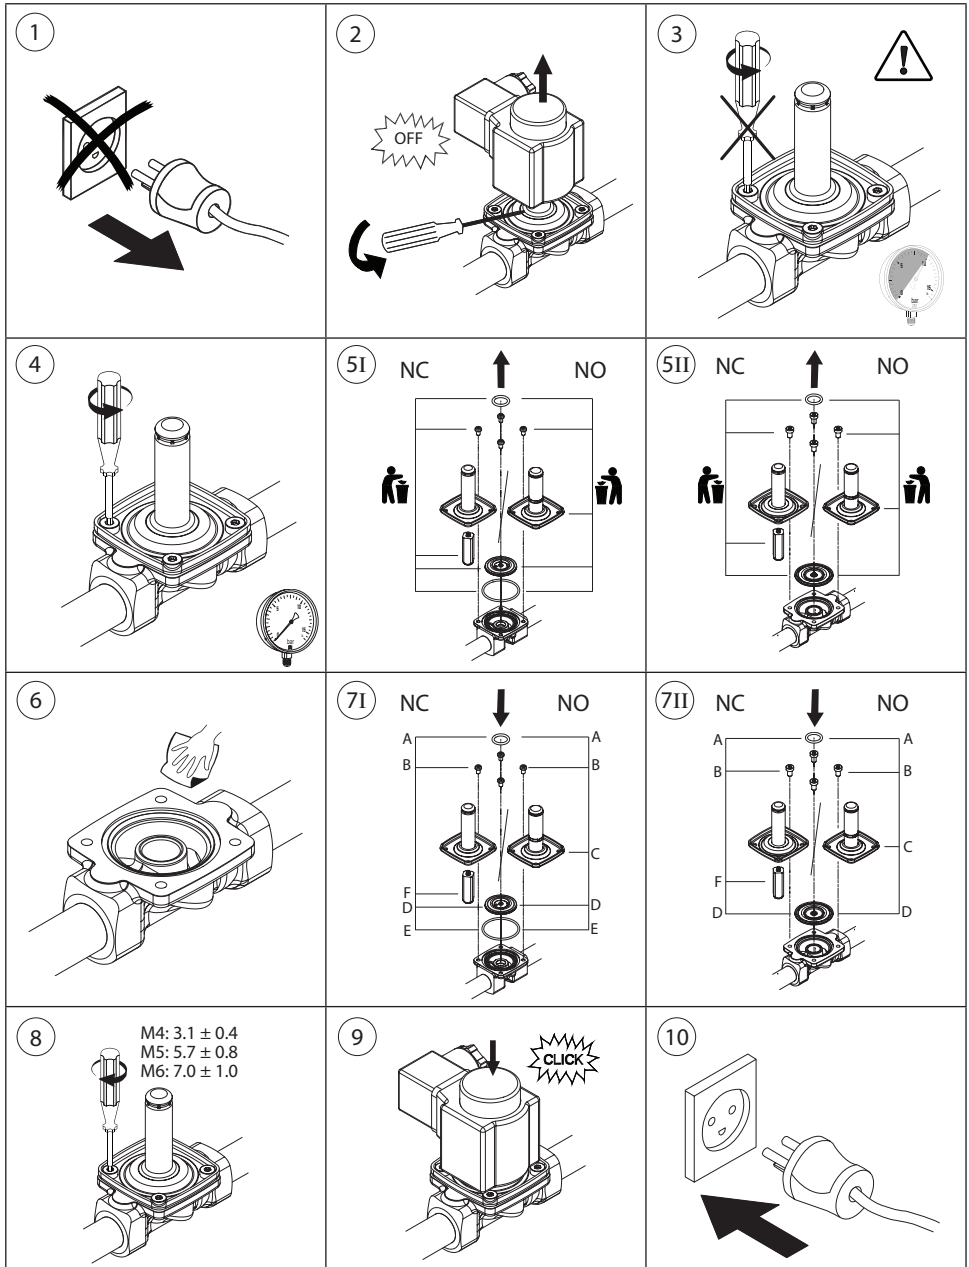

Visit www.products.danfoss.com for further technical data
Para más información, visite www.products.danfoss.es
Rendez-vous sur le site www.products.danfoss.fr pour plus de données techniques