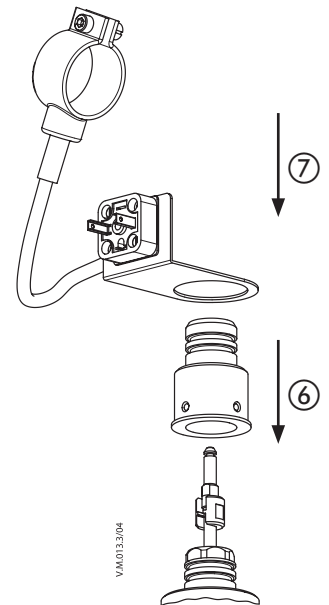

# Stem heater

- AMV(E) 335, 435 / VRB, VRG, VF, VL (gen.2009), AHQM
- AME 435 QM / AB-QM 2nd generation

2.5 mm  
4.0 mm

6 mm

13 mm

Stem heater

**Danfoss A/S**  
Heating Segment • danfoss.com • +45 7488 2222 • E-Mail: heating@danfoss.com