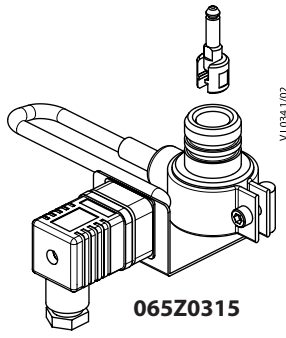

# Stem heater

- AMV(E) 335, 435 / VRB, VRG, VF, VL (gen.2009), AHQM
- AME 435 QM / AB-QM 2nd generation

2.5 mm  
4.0 mm

6 mm

13 mm

Stem heater

**Danfoss A/S**  
Heating Segment • danfoss.com • +45 7488 2222 • E-Mail: heating@danfoss.com