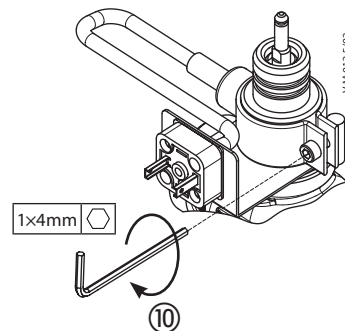

# Stem heater

- AMV(E) 335, 435 / VRB, VRG, VF, VL (gen.2009), AHQM
- AME 435 QM / AB-QM 2nd generation

2.5 mm  
4.0 mm

6 mm

13 mm

Stem heater

**Danfoss A/S**  
Heating Segment • danfoss.com • +45 7488 2222 • E-Mail: heating@danfoss.com