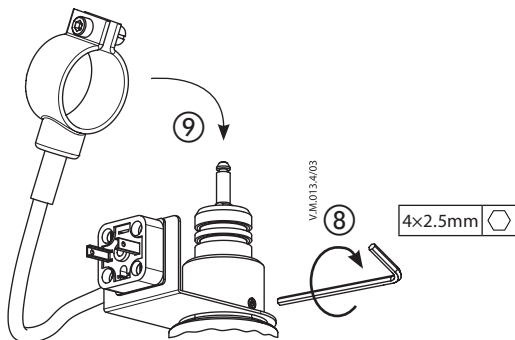

# Stem heater

- AMV(E) 335, 435 / VRB, VRG, VF, VL (gen.2009), AHQM
- AME 435 QM / AB-QM 2nd generation

2.5 mm  
4.0 mm

6 mm

13 mm

Stem heater

**Danfoss A/S**  
Heating Segment • danfoss.com • +45 7488 2222 • E-Mail: heating@danfoss.com