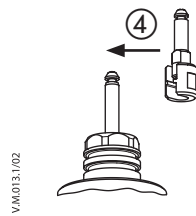

# Stem heater

- AMV(E) 335, 435 / VRB, VRG, VF, VL (gen.2009), AHQM
- AME 435 QM / AB-QM 2nd generation

2.5 mm  
4.0 mm

6 mm

13 mm

Stem heater

**Danfoss A/S**  
Heating Segment • danfoss.com • +45 7488 2222 • E-Mail: heating@danfoss.com