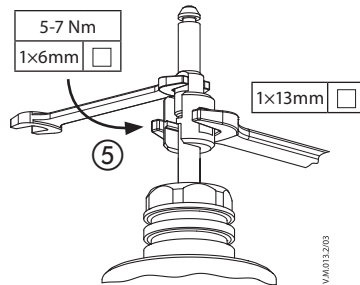

# Stem heater

- AMV(E) 335, 435 / VRB, VRG, VF, VL (gen.2009), AHQM
- AME 435 QM / AB-QM 2nd generation

2.5 mm  
4.0 mm

6 mm

13 mm

Stem heater

**Danfoss A/S**  
Heating Segment • danfoss.com • +45 7488 2222 • E-Mail: heating@danfoss.com