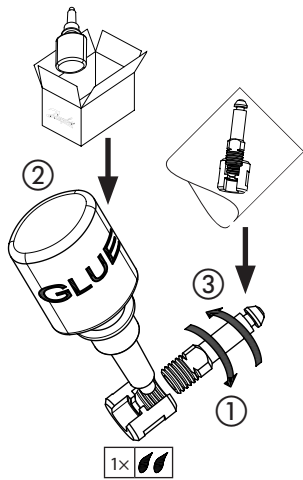

# Stem heater

- AMV(E) 335, 435 / VRB, VRG, VF, VL (gen.2009), AHQM
- AME 435 QM / AB-QM 2nd generation

2.5 mm  
4.0 mm

6 mm

13 mm

Stem heater

**Danfoss A/S**  
Heating Segment • danfoss.com • +45 7488 2222 • E-Mail: heating@danfoss.com