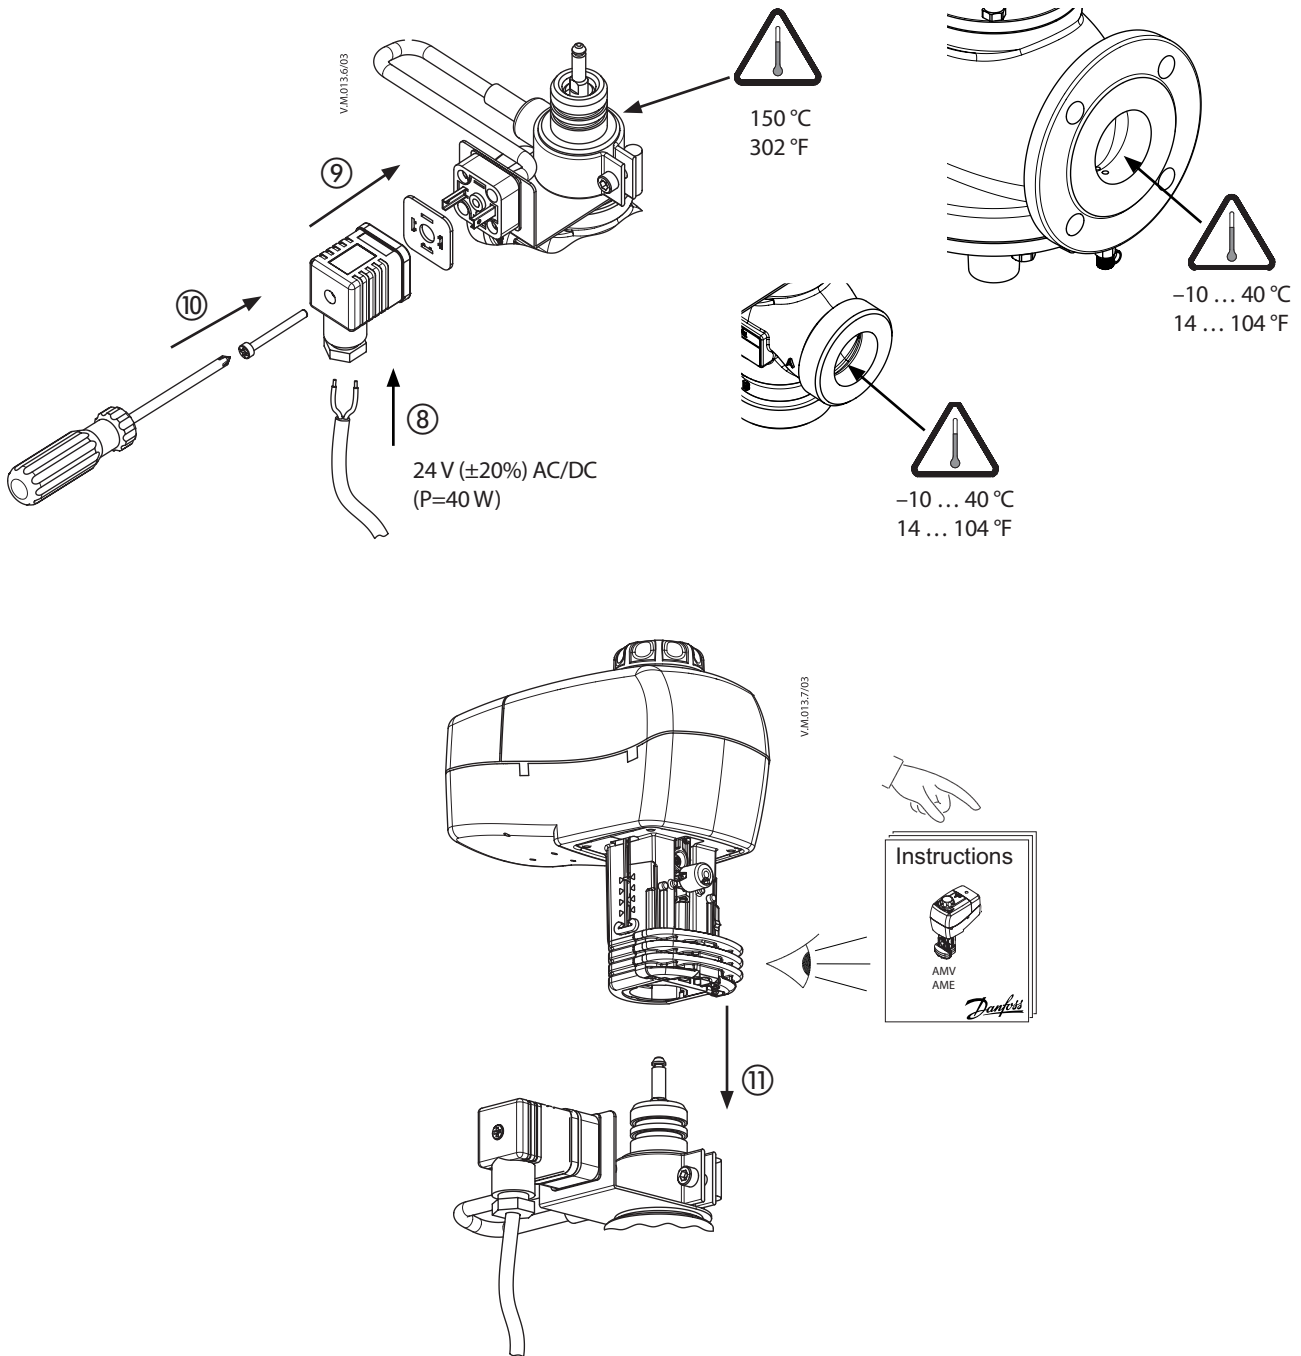

# Stem heater

- AMV(E) 335, 435 / VRB, VRG, VF, VL (gen.2009), AHQM
- AME 435 QM / AB-QM 2nd generation

2.5 mm  
4.0 mm

6 mm

13 mm

Stem heater

**Danfoss A/S**  
Heating Segment • danfoss.com • +45 7488 2222 • E-Mail: heating@danfoss.com