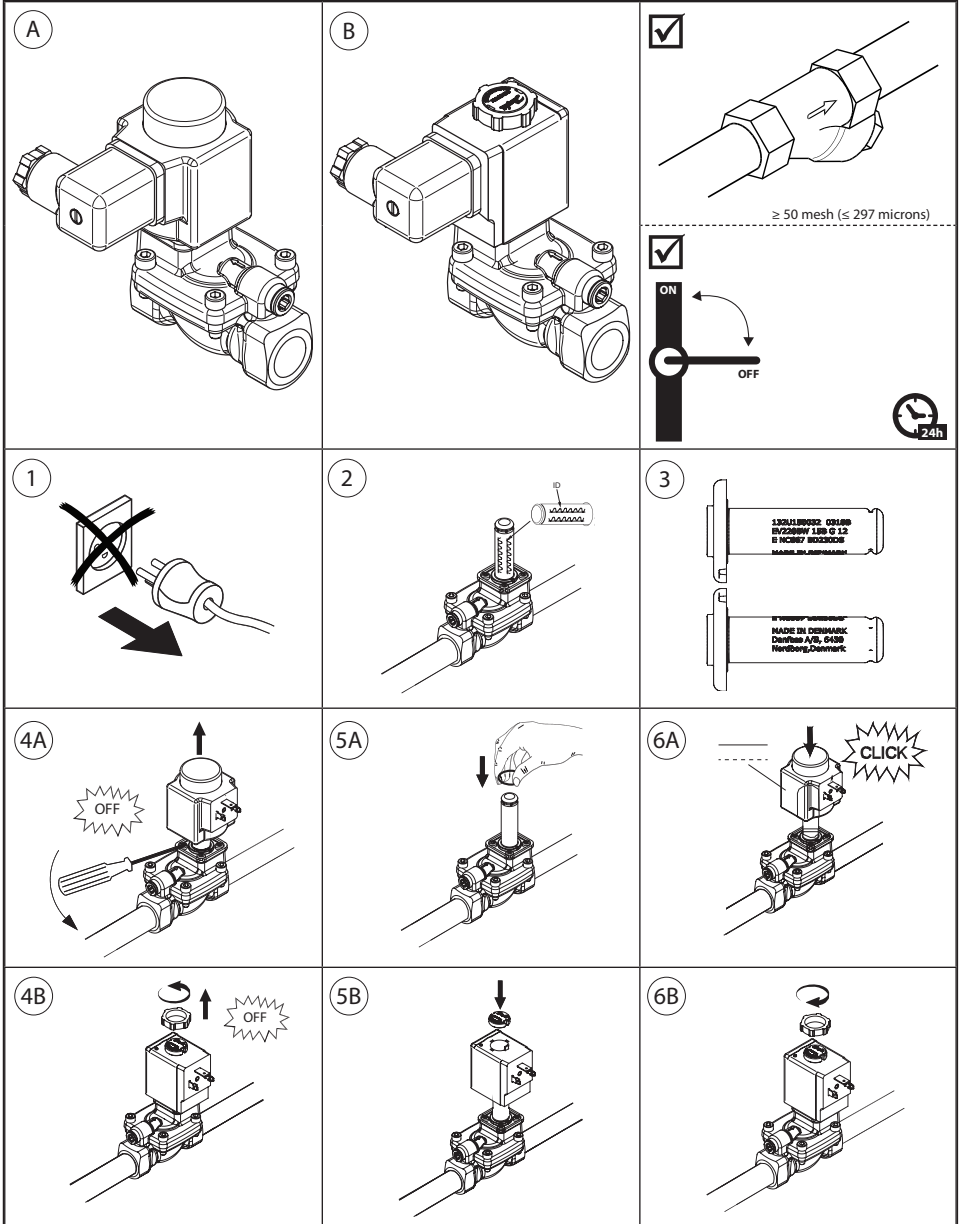

Installation guide

Solenoid valve

Type EV220B 15 - EV220B 50

UK
CA

032R9274

032R9274

Info for UK customers only: Danfoss Ltd. Oxford Road, UB9 4LH Denham, UK

16