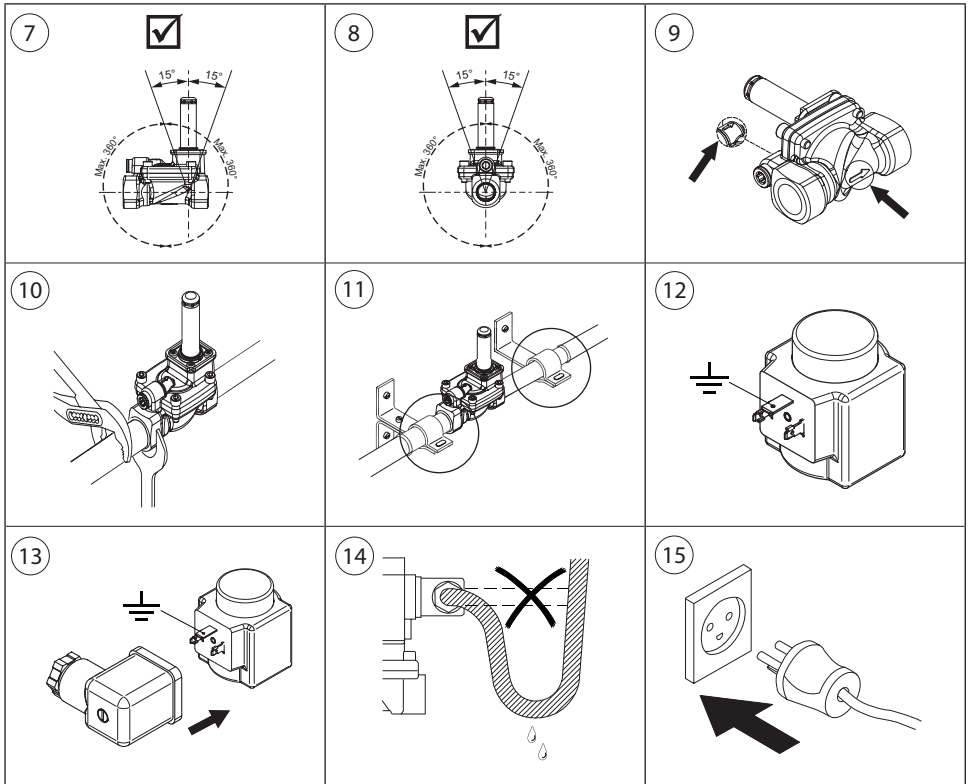

Installation guide

Solenoid valve

Type EV220B 15 - EV220B 50

UK
CA

032R9274

032R9274

Info for UK customers only: Danfoss Ltd. Oxford Road, UB9 4LH Denham, UK

16

DN	Material	Max. working pressure (MWP)	Max. test pressure (MTP)
		[bar]	[bar]
15-25 NC	EPDM/NBR	16	20
32-50 NC	EPDM/NBR	12	16
15-50 NC	FKM	10	16
15-50 NO	EPDM/NBR/FKM	10	16

EN 60730-2-8

Visit www.products.danfoss.com for further technical data