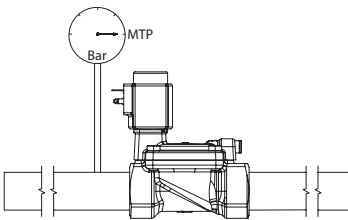

Installation guide

Solenoid valve

Type EV220B 15 - EV220B 50

UK
CA

032R9274

032R9274

Info for UK customers only: Danfoss Ltd. Oxford Road, UB9 4LH Denham, UK

16

DN	Material	Max. working pressure (MWP)	Max. test pressure (MTP)
		[bar]	[bar]
15-25 NC	EPDM/NBR	16	20
32-50 NC	EPDM/NBR	12	16
15-50 NC	FKM	10	16
15-50 NO	EPDM/NBR/FKM	10	16

EN 60730-2-8

Visit www.products.danfoss.com for further technical data