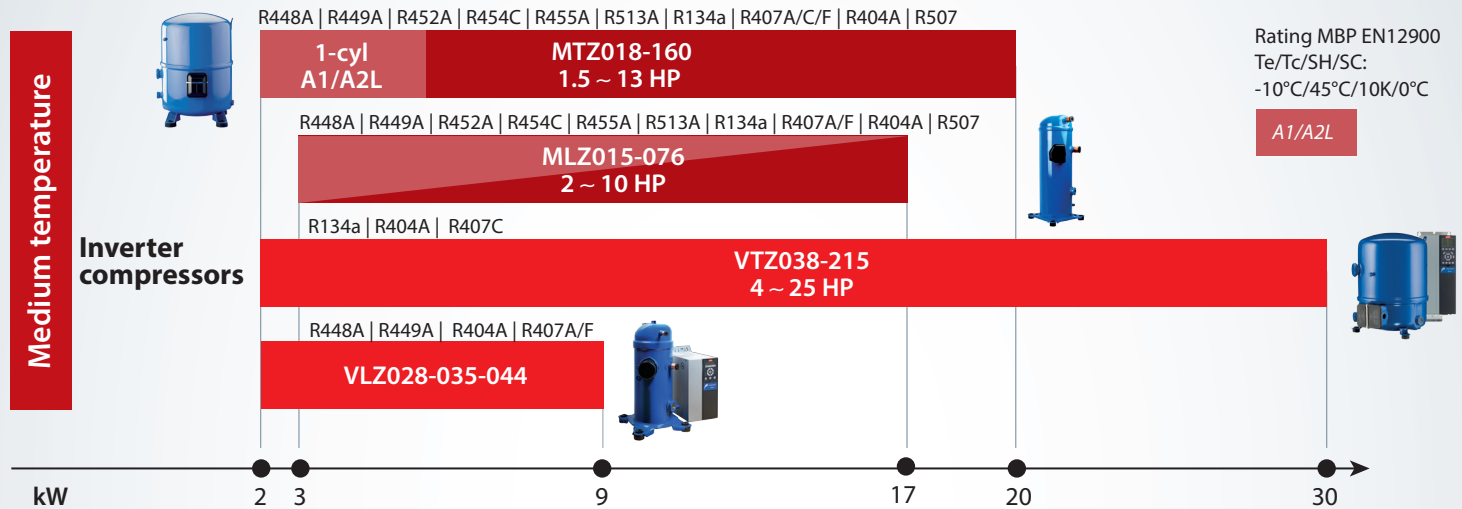

Energy efficient, sustainable and smart refrigeration compressors

Portfolio and refrigerants

Fixed-speed compressors