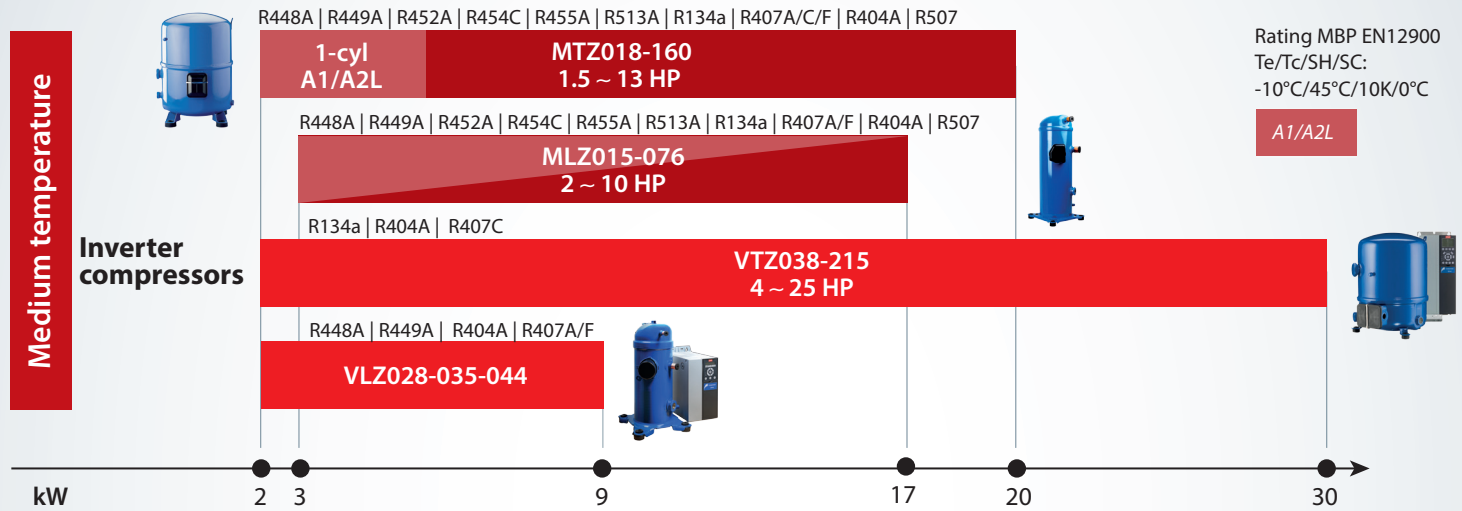

Energy efficient, sustainable and smart refrigeration compressors

Portfolio and refrigerants

Fixed-speed compressors