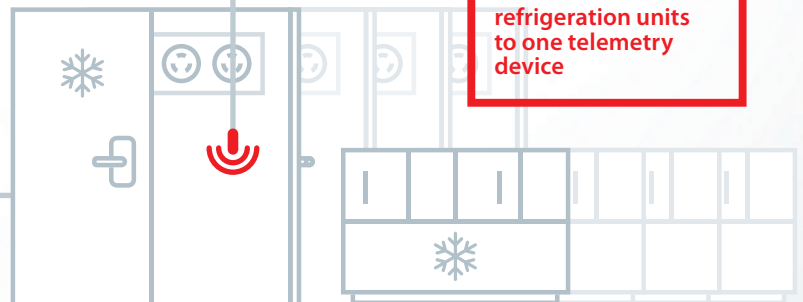

Gateway 2G/4G VPN connection to Cloud

B or A

Direct plug-in

Modbus connection

Applicable in new or existing installations

Connect up to

4

refrigeration units to one telemetry device