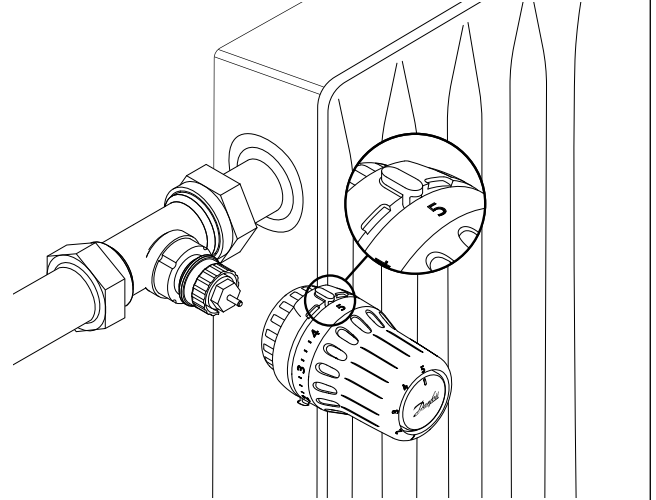

# Danfoss React™ RA click thermostatic sensors series

Installation | Montage | Installation | Instalación

1.

2.

3.

**BIV Installation | Montage | Installation | Instalación**

**Uninstall | Deinstallieren | Désinstaller | Uninstall**

Temperature Limitation | Temperaturbegrenzung | Limite de température | Limitación de temperatura (MINIMUM)

	Code no.
	013G5245
	013G1236

**Theft protection (Removal) | Diebstahlschutz (Entfernung) | Protection contre le vol (enlèvement) | Protección contra robo (eliminación)**

	Code no.
	013G5245
	013G1236

Danfoss React™ RA click

Blind mark | Blinde markierung | Marque aveugle | Marca ciega

**Danfoss A/S**

Climate Solutions • danfoss.com • +45 7488 2222

Any information, including, but not limited to information on selection of product, its application or use, product design, weight, dimensions, capacity or any other technical data in product manuals, catalogues descriptions, advertisements, etc. and whether made available in writing, orally, electronically, online or via download, shall be considered informative, and is only binding if and to the extent, explicit reference is made in a quotation or order confirmation. Danfoss cannot accept any responsibility for possible errors in catalogues, brochures, videos and other material. Danfoss reserves the right to alter its products without notice. This also applies to products ordered but not delivered provided that such alterations can be made without changes to form, fit or function of the product.