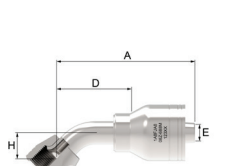

JIC/37° Female Swivel, 45° Tube Elbow

Part #	Thread	Hose size
04Z-684*	7/16-20	-04
04Z-685*	1/2-20	-04
04Z-686	9/16-18	-04
06Z-684	7/16-20	-06
06Z-686	9/16-18	-06
06Z-688*	3/4-16	-06
08Z-688*	3/4-16	-08
08Z-690*	7/8-14	-08
10Z-690*	7/8-14	-10
10Z-692	11/16-12	-10
12Z-692	11/16-12	-12
12Z-696	15/16-12	-12
16Z-696	15/16-12	-16
20Z-697	15/8-12	-20