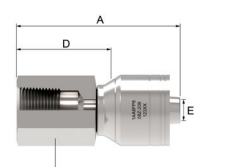

Female Pipe Rigid (NPTF)

Part #	Thread	Hose size
04Z-202	1/8-27	-04
04Z-204	1/4-18	-04
06Z-204	1/4-18	-06
06Z-206	3/8-18	-06
08Z-208	1/2-14	-08
12Z-212	3/4-14	-12