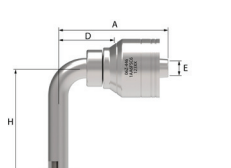

SAE 45° Female Swivel Long Drop 90° Tube Elbow

Part #	Thread	Hose size
06Z-446	5/8-18	-06