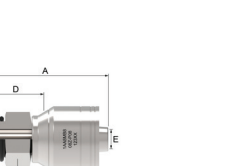

Male Straight Thread O-ring Rigid

Part #	Thread	Hose size
04Z-P04	7/16-20	-04
06Z-P05	1/2-20	-04
04Z-P0