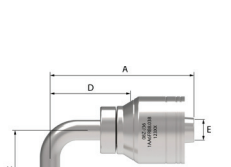

Female FOR-SEAL® Medium Drop Swivel, 90° Tube Elbow

Part #	Thread	Hose size
04Z-J34	9/16-18	-04
04Z-J36	11/16-16	-04
04Z-J38	13/16-16	-04
06Z-J36	11/16-16	-06
06Z-J38	13/16-16	-06
08Z-J36	11/16-16	-08
08Z-J38	13/16-16	-08
08Z-J42	13/16-12	-08
10Z-J40	1-14	-10
12Z-J40	1-14	-12
12Z-J42	13/16-12	-12
16Z-J46	17/16-12	-16
16Z-J50	11/16-12	-16
20Z-J50	11/16-12	-20