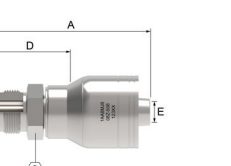

JIC/37° Male Rigid

Part #	Thread	Hose size
04Z-504	7/16-20	-04
04Z-505	1/2-20	-04
04Z-506	9/16-18	-04
06Z-506	9/16-18	-06
06Z-508	3/4-16	-06
06Z-510	7/8-14	-06
08Z-508	3/4-16	-08
08Z-510	7/8-14	-08
08Z-512	11/16-12	-08
10Z-508	3/4-16	-10
10Z-510	7/8-14	-10
10Z-512	11/16-12	-10
12Z-510	7/8-14	-12
12Z-512	11/16-12	-12
12Z-514	13/16-12	-12
12Z-516	15/16-12	-12
16Z-514	13/16-12	-16
16Z-516	15/16-12	-16
16Z-520	15/8-12	-16
20Z-520	15/8-12	-20
24Z-524	17/8-12	-24