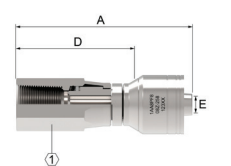

Female Pipe Swivel

Part #	Thread	Hose size
04Z-254	1/4-18	-04
06Z-256	3/8-18	-06
08Z-258	1/2-14	-08
12Z-262	3/4-14	-12
16Z-266	1-11/2	-16