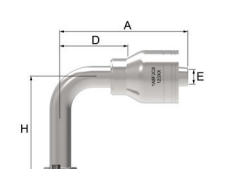

JIC/37° Female Swivel, 90° Long Drop Tube Elbow

Part #	Thread	Hose size
04Z-644*	7/16-20	-04
04Z-645*	1/2-20	-04
06Z-644	7/16-20	-06
06Z-646	9/16-18	-06
06Z-648*	3/4-16	-06
08Z-648*	3/4-16	-08
08Z-650*	7/8-14	-08
10Z-650*	7/8-14	-10
12Z-652	11/16-12	-12
16Z-656	15/16-12	-16
20Z-657	15/8-12	-20