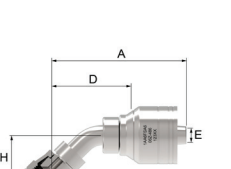

SAE 45° Female Swivel 45° Tube Elbow

Part #	Thread	Hose size
06Z-486	5/8-18	-06