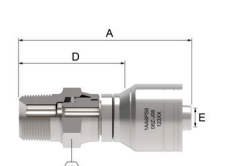

Male Pipe Swivel

Part #	Thread	Hose size
04Z-J04	1/4-18	-04
06Z-J04	1/4-18	-06
06Z-J06	3/8-18	-06
06Z-J08	1/2-14	-06
08Z-J06	3/8-18	-08
08Z-J08	1/2-14	-08
12Z-J12	3/4-14	-12
16Z-J16	1-11/2	-16