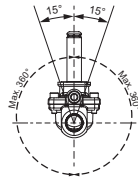

Installation guide

Solenoid valve

Type EV224B

032R9276

032R9276

1

2

3