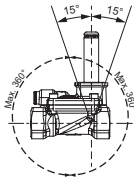

Installation guide

Solenoid valve

Type EV224B

032R9276

032R9276

1

2

3