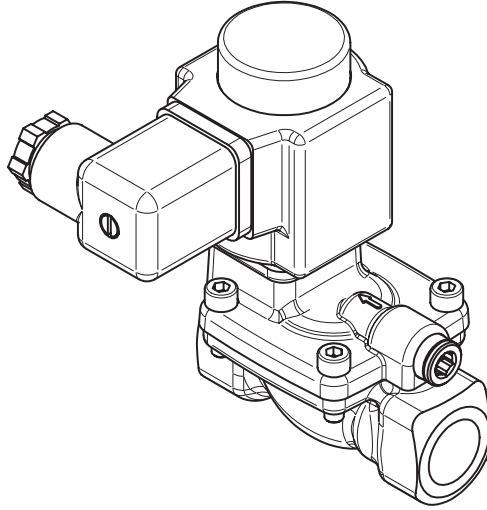

Installation guide

Solenoid valve

Type EV224B

032R9276

032R9276

1

2

3