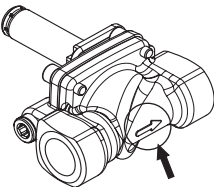

Installation guide

Solenoid valve

Type EV224B

032R9276

032R9276

1

2

3

4

5

6

Імпортер: ТОВ з іі "Данфосс ТОВ" 04080, Київ 80, м/с 168, Україна

Info for UK customers only: Danfoss Ltd., 22 Wycombe End, HP9 1NB, GB