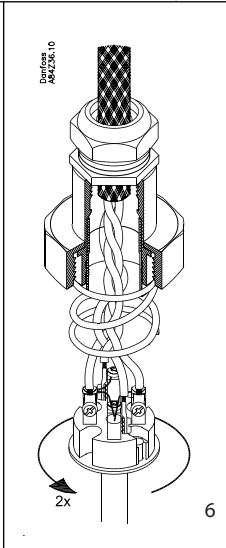

7

**Note:**  
When changing insert  
replace cable gland

## MBT 5116 Slim-Line Mounting 4-wire

084R9320

1

2

3

084R9320

4

5

6

7

**Note:**  
When changing insert  
replace cable gland