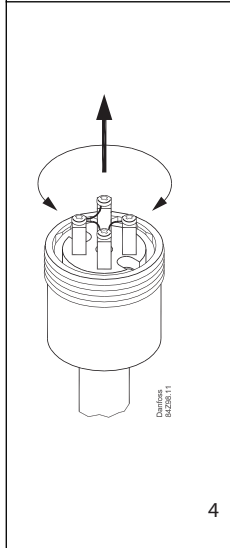

## MBT 5116 Slim-Line Mounting 4-wire

084R9320

1

2

3

084R9320

4

5

6

7

**Note:**  
When changing insert  
replace cable gland