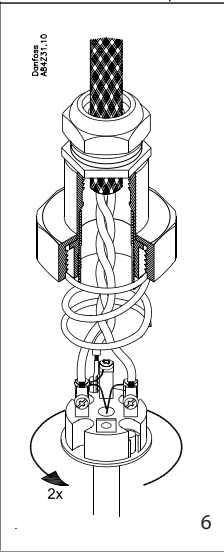

## MBT 5116 Slim-Line Mounting 3-wire

084R9320

1

2

3

4

5

6

7

**Note:**  
When changing insert  
replace cable gland