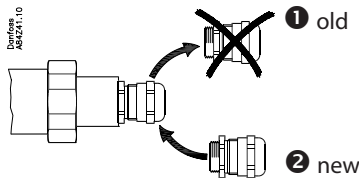

## MBT 5116 Slim-Line Mounting 3-wire

084R9320

1

2

3

4

5

6

7

**Note:**  
When changing insert  
replace cable gland