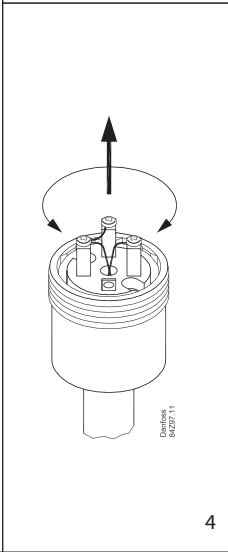

## MBT 5116 Slim-Line Mounting 3-wire

084R9320

1

2

3

4

5

6

7

**Note:**  
When changing insert  
replace cable gland