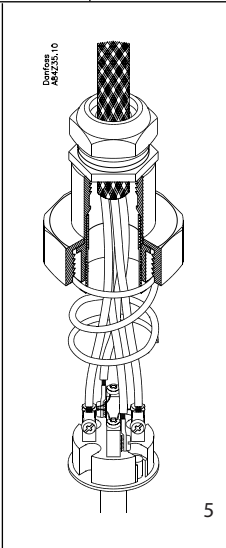

7

**Note:**  
When changing insert  
replace cable gland

## MBT 5116 Slim-Line Mounting 4-wire

084R9320

1

2

3

084R9320

4

5

6

7

**Note:**  
When changing insert  
replace cable gland