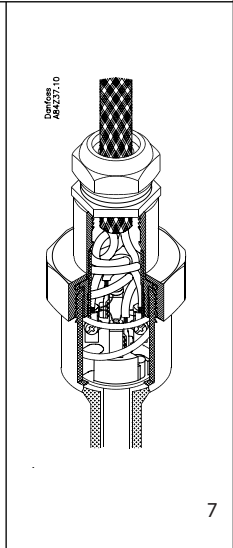

7

**Note:**  
When changing insert  
replace cable gland

## MBT 5116 Slim-Line Mounting 4-wire

084R9320

1

2

3

084R9320

4

5

6

7

**Note:**  
When changing insert  
replace cable gland