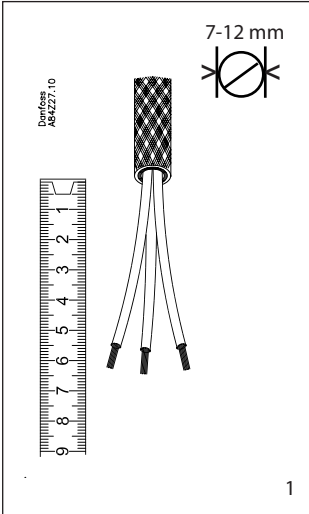

## MBT 5116 Slim-Line Mounting 3-wire

084R9320

1

2

3

4

5

6