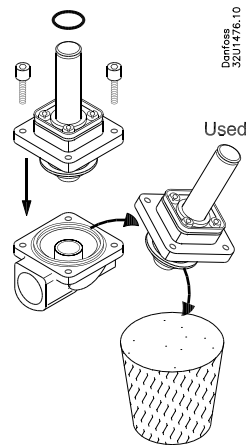

Instruction Type EV250B NC/NO Spare parts

032R9313

032R9313

250B NC Normally closed

| For valve type | Seal material | Code no. |
|------------------|---------------|----------|
| EV250B 10 - 12BD | EPDM | 032U5315 |

16 mm

14 mm

2

250B NC Normally closed

| For valve type | Seal material | Code no. |
|------------------|---------------|-----------------|
| EV250B 18 - 22BD | EPDM | 032U5317 |

250B NO Normally open

| For valve type | Seal material | Code no. |
|------------------|---------------|-----------------|
| EV250B 10 - 12BD | EPDM | 032U5319 |
| EV250B 10 - 12BD | FKM | 032U5320 |
| EV250B 18 - 22BD | EPDM | 032U5321 |
| EV250B 18 - 22BD | FKM | 032U5322 |