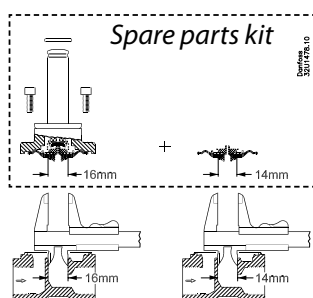

Instruction Type EV250B NC/NO Spare parts

032R9313

032R9313

250B NC Normally closed

| For valve type | Seal material | Code no. |
|------------------|---------------|----------|
| EV250B 10 - 12BD | EPDM | 032U5315 |

16 mm

14 mm

2

250B NC Normally closed

| For valve type | Seal material | Code no. |
|------------------|---------------|-----------------|
| EV250B 18 - 22BD | EPDM | 032U5317 |

250B NO Normally open

| For valve type | Seal material | Code no. |
|------------------|---------------|-----------------|
| EV250B 10 - 12BD | EPDM | 032U5319 |
| EV250B 10 - 12BD | FKM | 032U5320 |
| EV250B 18 - 22BD | EPDM | 032U5321 |
| EV250B 18 - 22BD | FKM | 032U5322 |