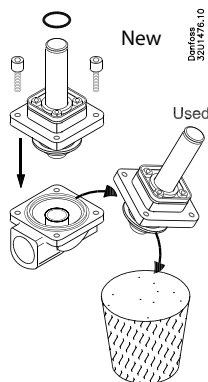

Instruction Type EV250B NC/NO Spare parts

032R9313

032R9313

250B NC Normally closed

| For valve type | Seal material | Code no. |
|------------------|---------------|----------|
| EV250B 10 - 12BD | EPDM | 032U5315 |

16 mm

14 mm

2

250B NC Normally closed

| For valve type | Seal material | Code no. |
|------------------|---------------|-----------------|
| EV250B 18 - 22BD | EPDM | 032U5317 |

250B NO Normally open

| For valve type | Seal material | Code no. |
|------------------|---------------|-----------------|
| EV250B 10 - 12BD | EPDM | 032U5319 |
| EV250B 10 - 12BD | FKM | 032U5320 |
| EV250B 18 - 22BD | EPDM | 032U5321 |
| EV250B 18 - 22BD | FKM | 032U5322 |