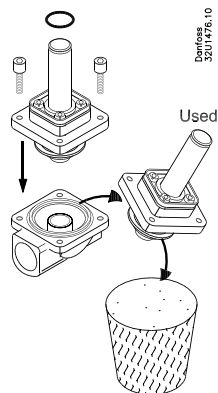

Instruction Type EV250B NC/NO Spare parts

032R9313

032R9313

250B NC Normally closed

| For valve type | Seal material | Code no. |
|------------------|---------------|----------|
| EV250B 10 - 12BD | EPDM | 032U5315 |

16 mm

14 mm

2

250B NC Normally closed

| For valve type | Seal material | Code no. |
|------------------|---------------|-----------------|
| EV250B 18 - 22BD | EPDM | 032U5317 |

250B NO Normally open

| For valve type | Seal material | Code no. |
|------------------|---------------|-----------------|
| EV250B 10 - 12BD | EPDM | 032U5319 |
| EV250B 10 - 12BD | FKM | 032U5320 |
| EV250B 18 - 22BD | EPDM | 032U5321 |
| EV250B 18 - 22BD | FKM | 032U5322 |