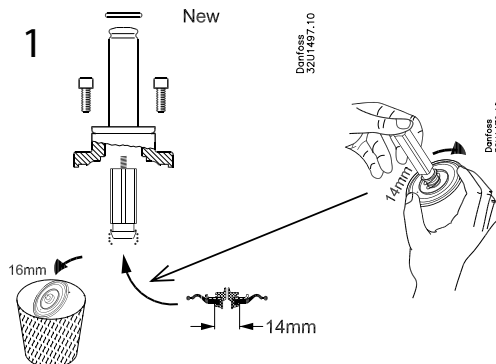

Instruction Type EV250B NC/NO Spare parts

032R9313

032R9313

250B NC Normally closed

| For valve type | Seal material | Code no. |
|------------------|---------------|----------|
| EV250B 10 - 12BD | EPDM | 032U5315 |

16 mm

14 mm

2

250B NC Normally closed

| For valve type | Seal material | Code no. |
|------------------|---------------|-----------------|
| EV250B 18 - 22BD | EPDM | 032U5317 |

250B NO Normally open

| For valve type | Seal material | Code no. |
|------------------|---------------|-----------------|
| EV250B 10 - 12BD | EPDM | 032U5319 |
| EV250B 10 - 12BD | FKM | 032U5320 |
| EV250B 18 - 22BD | EPDM | 032U5321 |
| EV250B 18 - 22BD | FKM | 032U5322 |