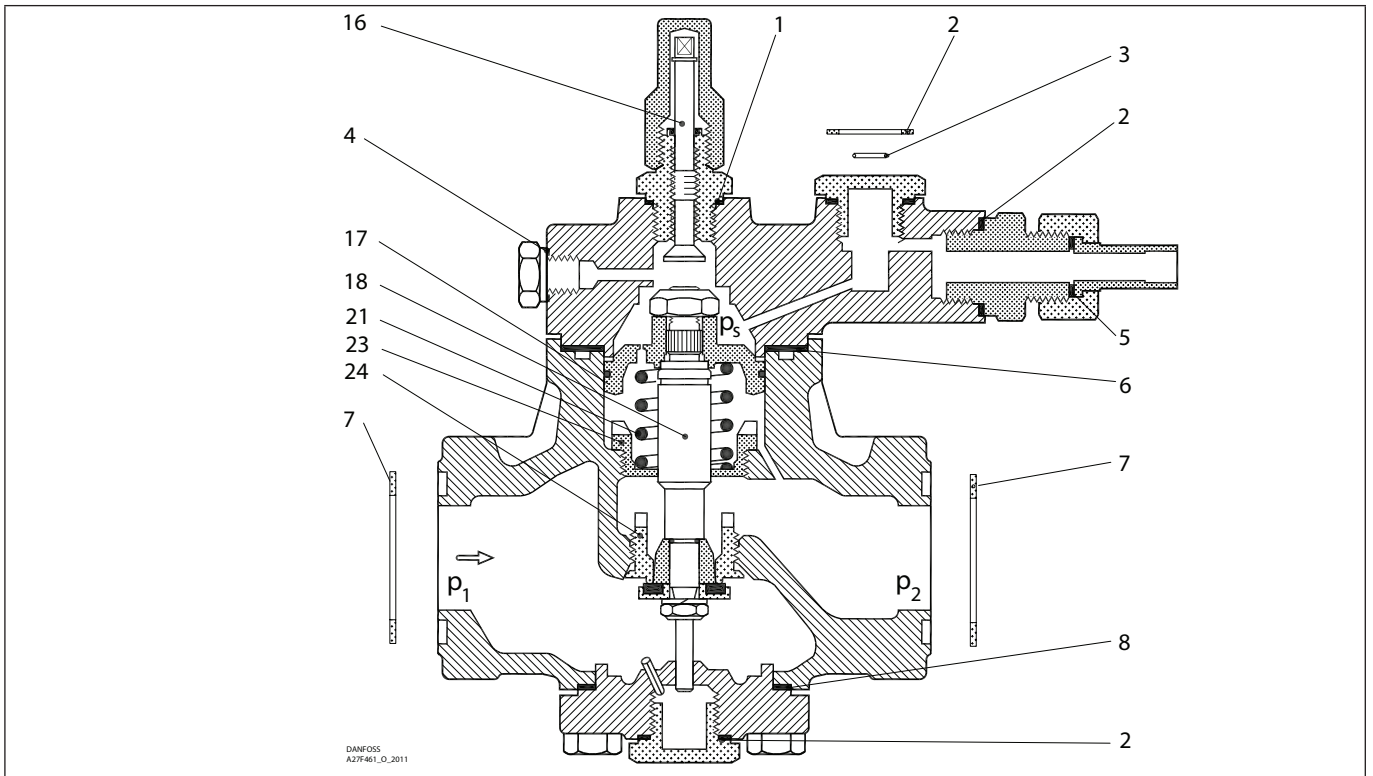

Installation guide – Spare parts and accessories

Overhaul kit | Code number 027F0676  
PMFH, size 80-4

<p><b>1</b></p> <p>Alu.</p> <p>Total no. = 1</p>	<p><b>2</b></p> <p>Fibre</p> <p>Total no. = 4</p>	<p><b>3</b></p> <p>Total no. = 3</p>	<p><b>4</b></p> <p>Alu.</p> <p>Total no. = 1</p>	<p><b>5</b></p> <p>Alu.</p> <p>Total no. = 1</p>	<p><b>6</b></p> <p>Fibre</p> <p>Total no. = 1</p>
<p><b>7</b></p> <p>Fibre</p> <p>Total no. = 2</p>	<p><b>8</b></p> <p>Fibre</p> <p>Total no. = 1</p>	<p><b>9*</b></p> <p>Alu.</p> <p>Total no. = 1</p>	<p><b>10*</b></p> <p>Alu.</p> <p>Total no. = 1</p>	<p><b>16</b></p>	<p><b>17</b></p>
<p><b>18</b></p>	<p><b>21</b></p> <p>Standard</p> <p>Total no. = 1</p> <p>Weak</p> <p>Total no. = 1</p>	<p><b>23</b></p>	<p><b>24</b></p>		

\* The spare part is included in the package but is not used for PMFH size 80-4.