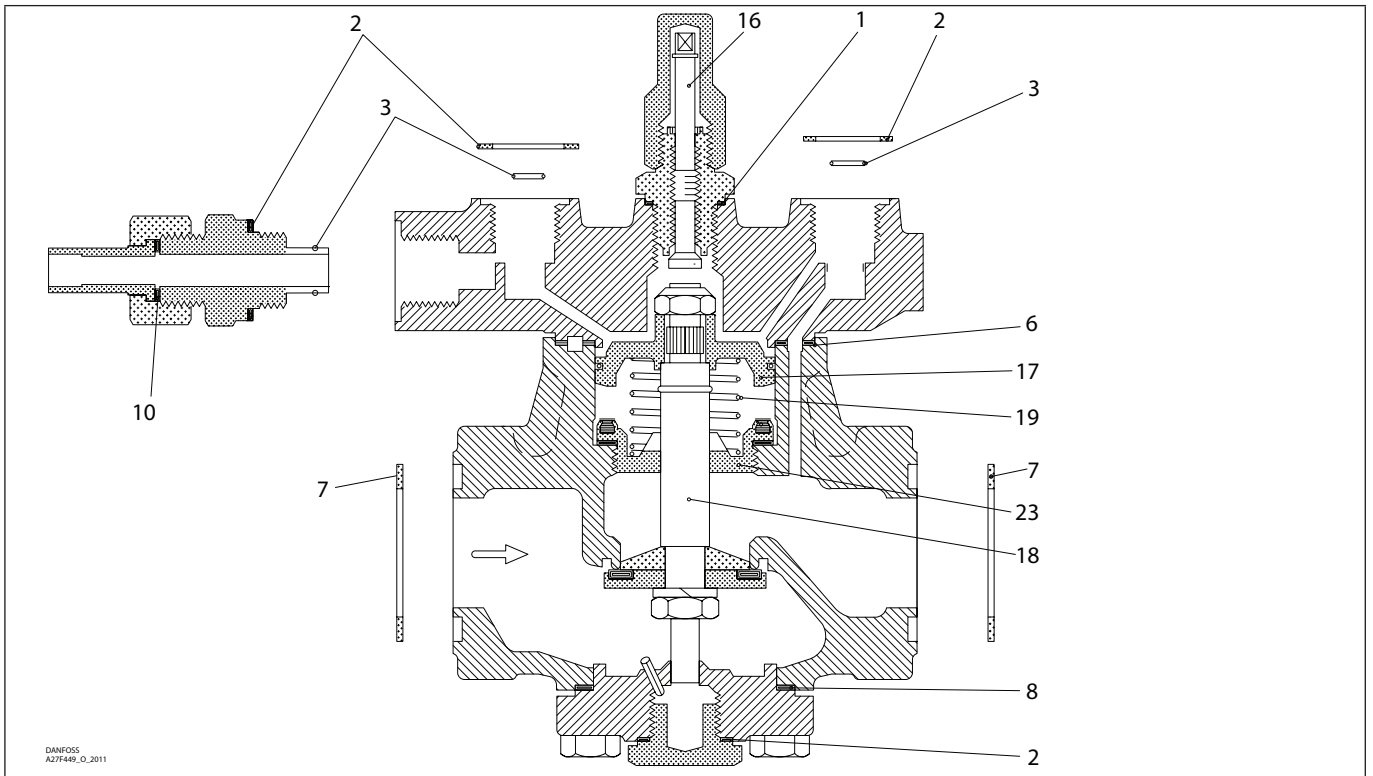

Installation guide – Spare parts and accessories

Overhaul kit | Code number 027F0559

PML, size 65

<p><b>1</b></p> <p>Alu.</p> <p>Total no. = 1</p>	<p><b>2</b></p> <p>Fibre</p> <p>Total no. = 4</p>	<p><b>3</b></p> <p>Total no. = 3</p>	<p><b>4*</b></p> <p>Alu.</p> <p>Total no. = 1</p>	<p><b>5*</b></p> <p>Alu.</p> <p>Total no. = 1</p>	<p><b>6</b></p> <p>Fibre</p> <p>Total no. = 1</p>
<p><b>7</b></p> <p>Fibre</p> <p>Total no. = 2</p>	<p><b>8</b></p> <p>Fibre</p> <p>Total no. = 1</p>	<p><b>9*</b></p> <p>Alu.</p> <p>Total no. = 1</p>	<p><b>10</b></p> <p>Alu.</p> <p>Total no. = 1</p>	<p><b>16</b></p>	<p><b>17</b></p>
<p><b>18</b></p>	<p><b>19</b></p> <p>Total no. = 1</p>	<p><b>23</b></p>			

\* The spare part is included in the package but is not used for PML size 65.