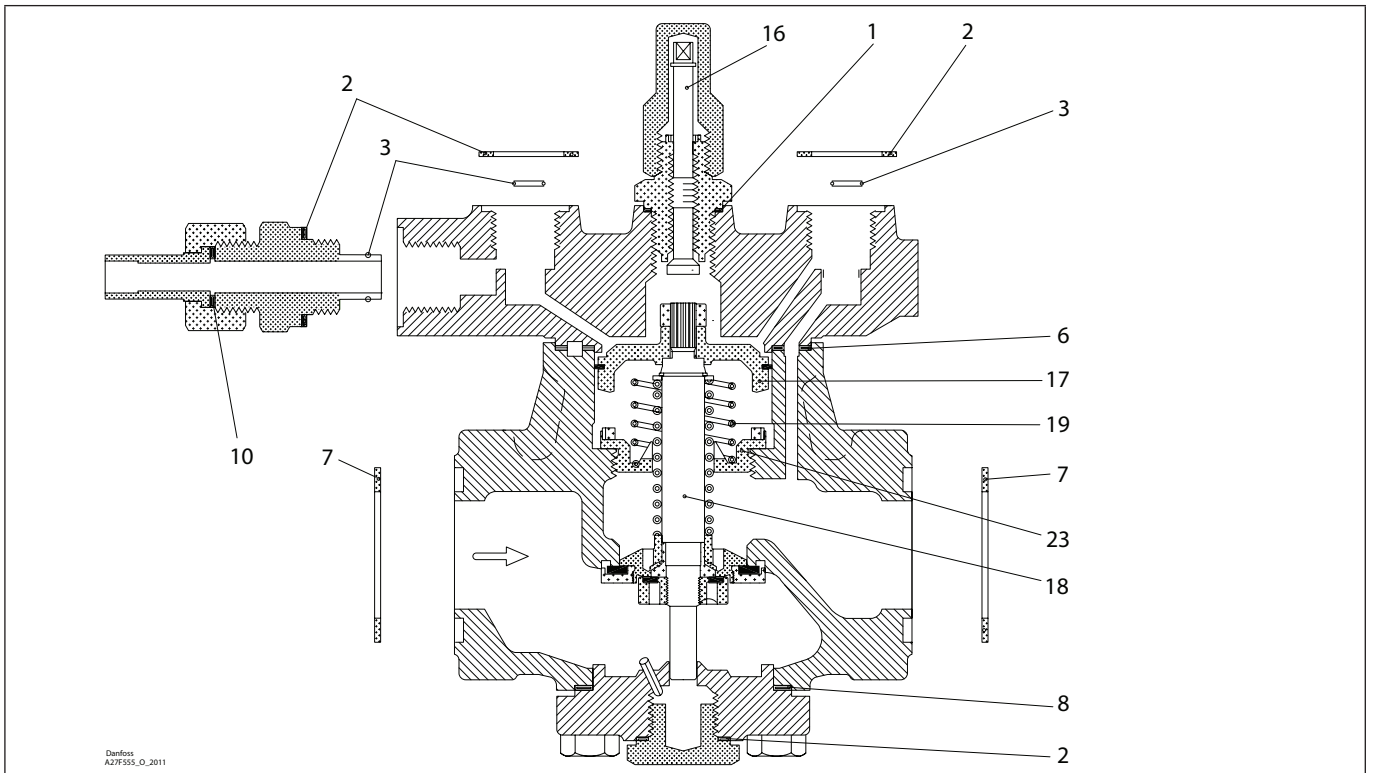

Installation guide – Spare parts and accessories

Overhaul kit | Code number 027F0568
PMLX, size 40

<p>1</p> <p>Alu.</p> <p>Ø26 mm Ø1.02"</p> <p>Total no. = 1</p>	<p>2</p> <p>Fibre</p> <p>Ø33 mm Ø1.28"</p> <p>Total no. = 4</p>	<p>3</p> <p>Ø9 mm Ø0.36"</p> <p>Total no. = 3</p>	<p>4*</p> <p>Alu.</p> <p>Ø18 mm Ø0.70"</p> <p>Total no. = 1</p>	<p>5*</p> <p>Alu.</p> <p>Ø14 mm Ø0.55"</p> <p>Total no. = 1</p>	<p>6</p> <p>Fibre</p> <p>Ø93 mm Ø3.66"</p> <p>Ø68 mm Ø2.63"</p> <p>Total no. = 1</p>
<p>7</p> <p>Fibre</p> <p>Ø65 mm Ø2.56"</p> <p>Total no. = 2</p>	<p>8*</p> <p>Fibre</p> <p>Ø78 mm Ø3.07"</p> <p>Ø68 mm Ø2.63"</p> <p>Total no. = 1</p>	<p>9*</p> <p>Alu.</p> <p>Ø32 mm Ø1.26"</p> <p>Total no. = 1</p>	<p>10</p> <p>Alu.</p> <p>Ø22 mm Ø0.87"</p> <p>Total no. = 1</p>	<p>16</p>	<p>17</p> <p>Ø68 mm Ø2.63"</p>
<p>18</p> <p>Ø50 mm Ø1.97"</p>	<p>19</p> <p>Ø39 mm Ø1.54"</p> <p>Total no. = 1</p>	<p>23</p> <p>Ø65 mm Ø2.56"</p>			

* The spare part is included in the package but is not used for PMLX size 40.