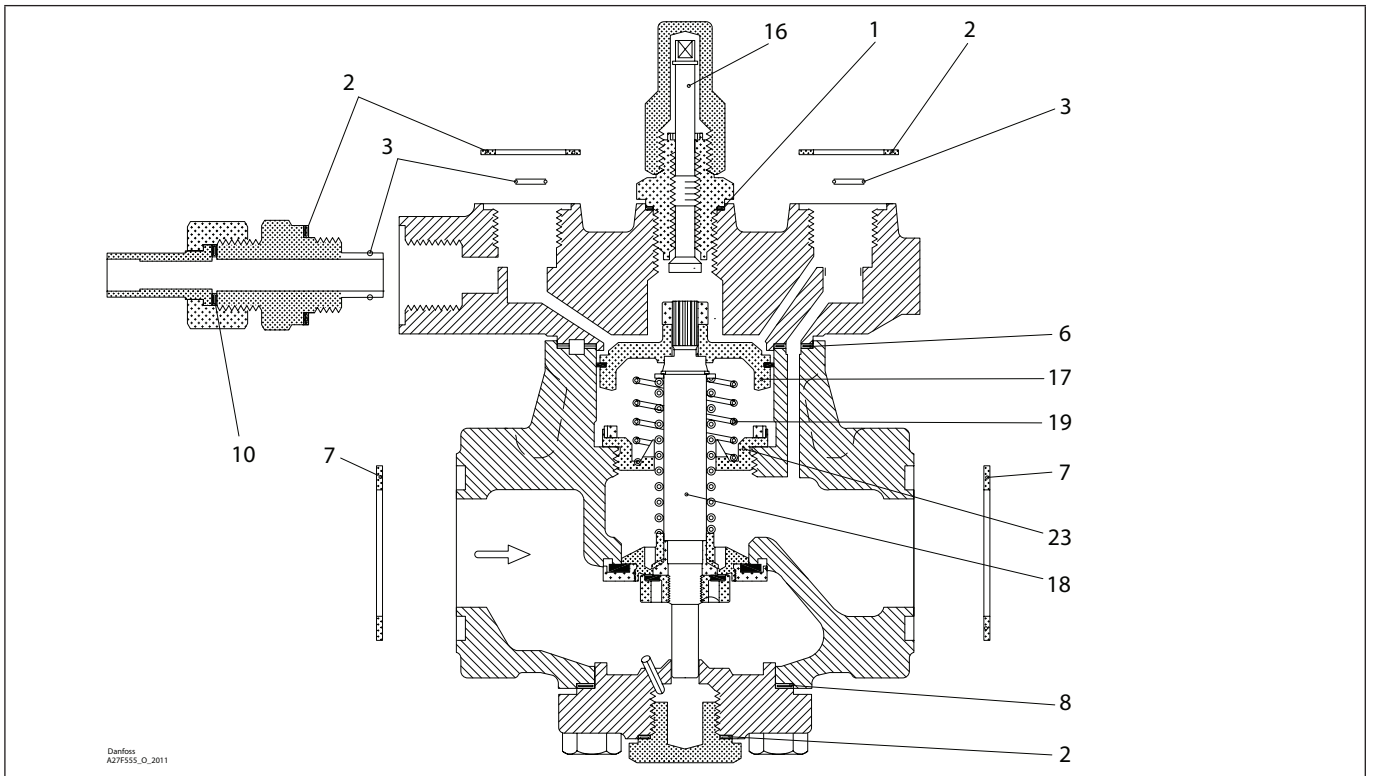

Installation guide – Spare parts and accessories

Overhaul kit | Code number 027F0569
PMLX, size 50

<p>1</p> <p>Alu.</p> <p>Ø26 mm Ø1.02"</p> <p>Total no. = 1</p>	<p>2</p> <p>Fibre</p> <p>Ø33 mm Ø1.28"</p> <p>Total no. = 4</p>	<p>3</p> <p>Ø9 mm Ø0.36"</p> <p>Total no. = 3</p>	<p>4*</p> <p>Alu.</p> <p>Ø18 mm Ø0.70"</p> <p>Total no. = 1</p>	<p>5*</p> <p>Alu.</p> <p>Ø14 mm Ø0.55"</p> <p>Total no. = 1</p>	<p>6</p> <p>Fibre</p> <p>Ø105 mm Ø4.13"</p> <p>Ø85 mm Ø3.35"</p> <p>Total no. = 1</p>
<p>7</p> <p>Fibre</p> <p>Ø76 mm Ø2.99"</p> <p>Total no. = 2</p>	<p>8*</p> <p>Fibre</p> <p>Ø92 mm Ø3.62"</p> <p>Ø85 mm Ø3.35"</p> <p>Total no. = 1</p>	<p>9*</p> <p>Alu.</p> <p>Ø32 mm Ø1.26"</p> <p>Total no. = 1</p>	<p>10</p> <p>Alu.</p> <p>Ø22 mm Ø0.87"</p> <p>Total no. = 1</p>	<p>16</p>	<p>17</p> <p>Ø85 mm Ø3.35"</p> <p>Ø78 mm Ø3.07"</p>
<p>18</p> <p>Ø65 mm Ø2.56"</p>	<p>19</p> <p>Ø49 mm Ø1.93"</p> <p>Total no. = 1</p>	<p>23</p> <p>Ø78 mm Ø3.07"</p> <p>Ø85 mm Ø3.35"</p>			

* The spare part is included in the package but is not used for PMLX size 50.