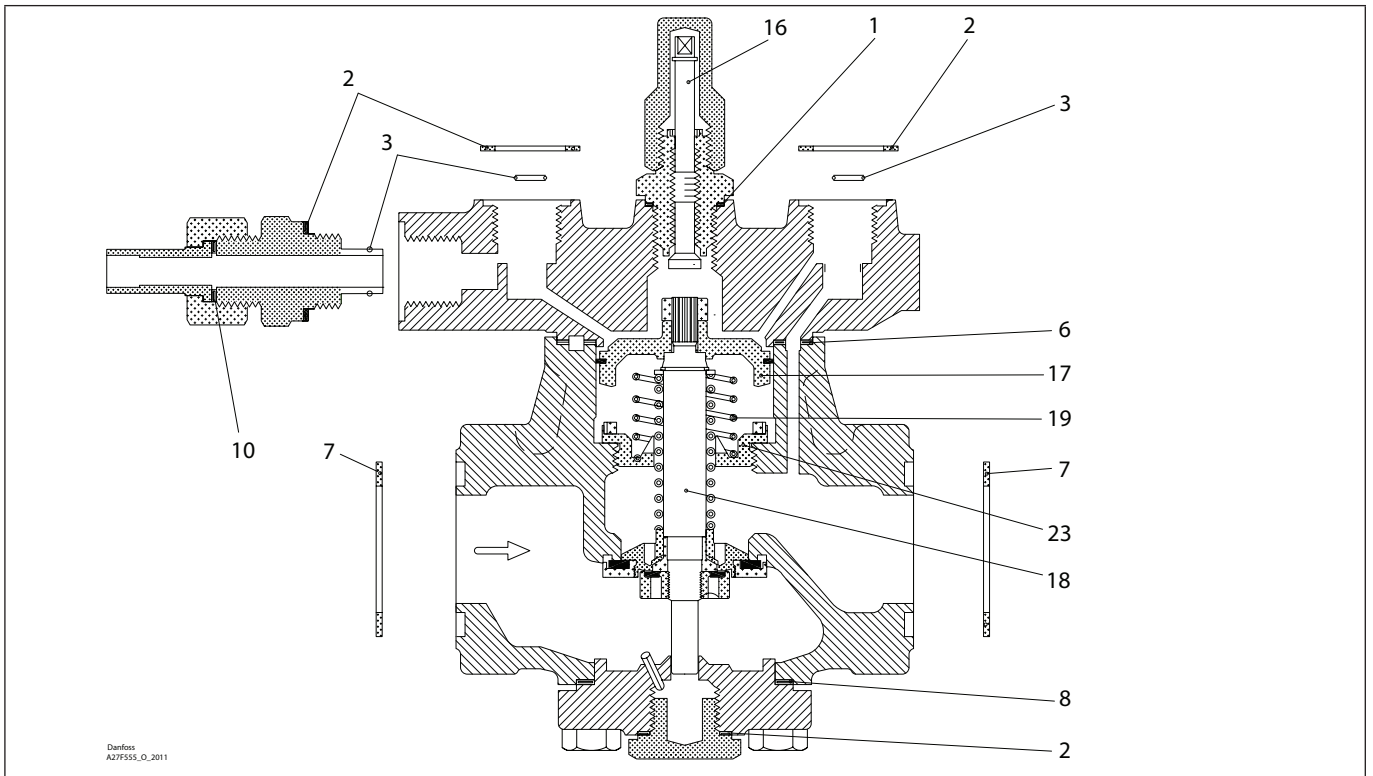

Installation guide – Spare parts and accessories

Overhaul kit | Code number 027F0570
PMLX, size 65

<p>1</p> <p> = Alu.</p> <p></p> <p>Ø26 mm Ø1.02"</p> <p>Total no. = 1</p>	<p>2</p> <p> = Fibre</p> <p></p> <p>Ø33 mm Ø1.28"</p> <p>Total no. = 4</p>	<p>3</p> <p></p> <p>Ø9 mm Ø0.36"</p> <p>Total no. = 3</p>	<p>4*</p> <p> = Alu.</p> <p></p> <p>Ø18 mm Ø0.70"</p> <p>Total no. = 1</p>	<p>5*</p> <p> = Alu.</p> <p></p> <p>Ø14 mm Ø0.55"</p> <p>Total no. = 1</p>	<p>6</p> <p> = Fibre</p> <p></p> <p>Ø127 mm Ø5"</p> <p>Total no. = 1</p>
<p>7</p> <p> = Fibre</p> <p></p> <p>Ø87 mm Ø3.43"</p> <p>Total no. = 2</p>	<p>8*</p> <p> = Fibre</p> <p></p> <p>Ø112 mm Ø4.41"</p> <p>Total no. = 1</p>	<p>9*</p> <p> = Alu.</p> <p></p> <p>Ø32 mm Ø1.26"</p> <p>Total no. = 1</p>	<p>10</p> <p> = Alu.</p> <p></p> <p>Ø22 mm Ø0.87"</p> <p>Total no. = 1</p>	<p>16</p> <p></p>	<p>17</p> <p></p> <p>Ø105 mm Ø4.13"</p>
<p>18</p> <p></p> <p>Ø76 mm Ø2.99"</p>	<p>19</p> <p></p> <p>Ø65 mm Ø2.56"</p> <p>Total no. = 1</p>	<p>23</p> <p></p> <p>Ø96 mm Ø3.78"</p>			

* The spare part is included in the package but is not used for PMLX size 65.