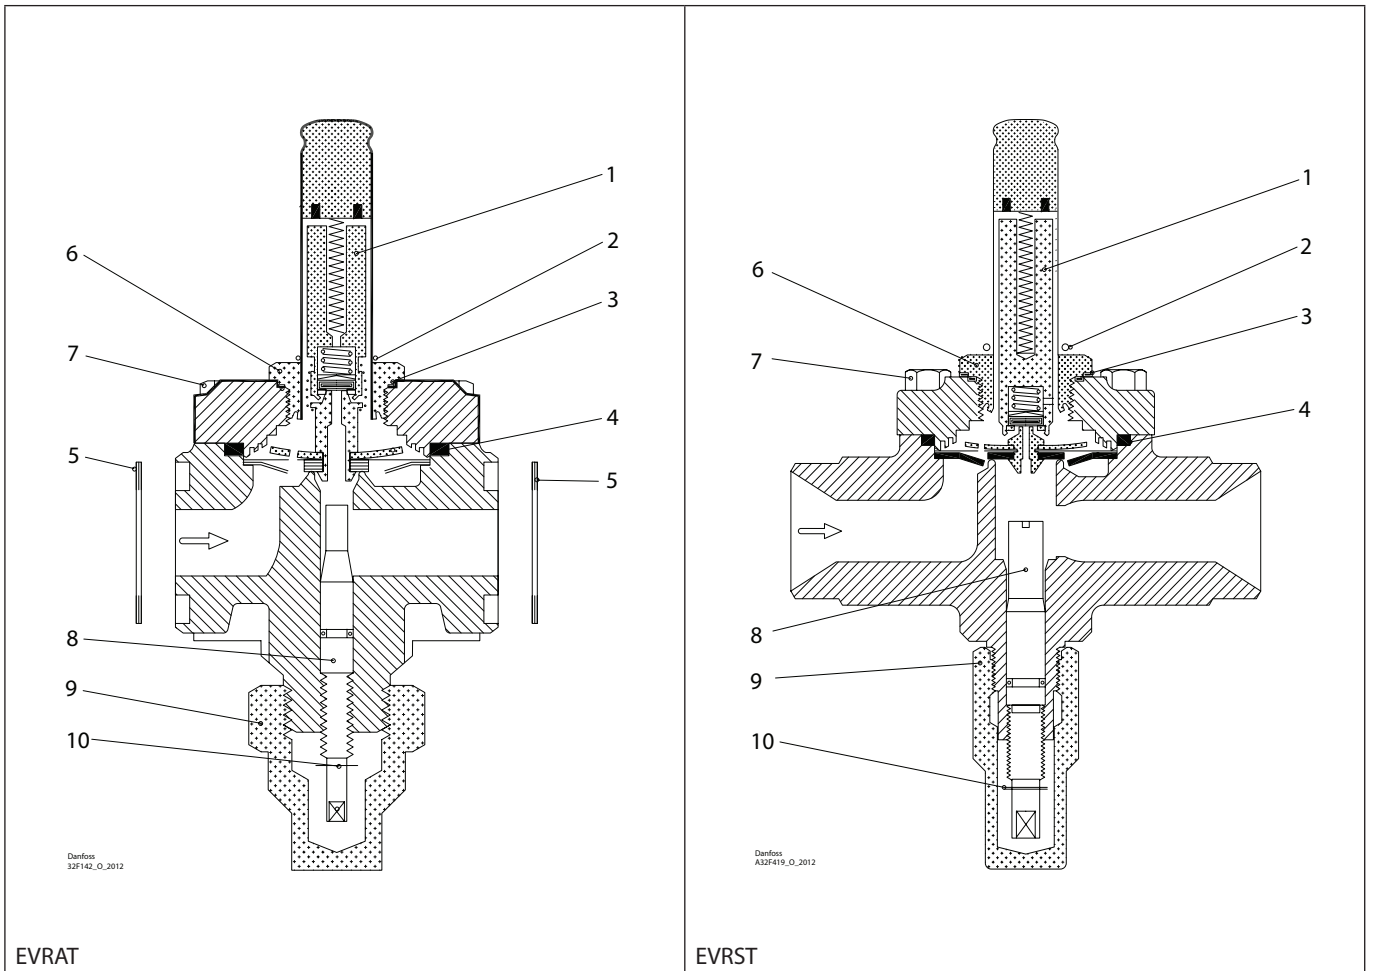

Installation guide – Spare parts and accessories

Overhaul kit | Code number 032F2346
EVRAT / EVRST, size 10

<p>1</p> <p>Total no. = 1</p>	<p>2</p> <p>Total no. = 1</p>	<p>3</p> <p>= Alu.</p> <p>Total no. = 1</p>	<p>4</p> <p>= Rubber</p> <p>Total no. = 1</p>	<p>5</p> <p>= Fibre</p> <p>Total no. = 2</p>	<p>6</p> <p>Total no. = 1</p>
<p>7</p> <p>Total no. = 4</p>	<p>8</p> <p>Total no. = 1</p>	<p>9</p> <p>Total no. = 1</p>	<p>10</p> <p>Total no. = 1</p>		