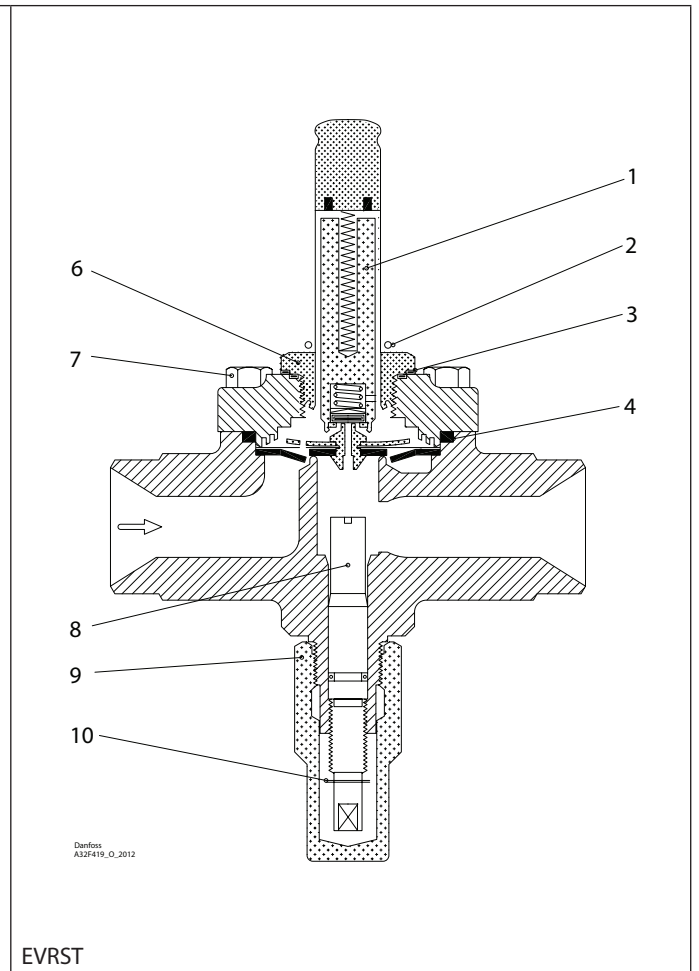

Installation guide – Spare parts and accessories

Overhaul kit | Code number 032F2347
EVRAT / EVRST, size 15

<p>1</p> <p>Total no. = 1</p>	<p>2</p> <p>Total no. = 1</p>	<p>3</p> <p>= Alu. Total no. = 1</p>	<p>4</p> <p>= Rubber Total no. = 1</p>	<p>5</p> <p>= Fibre Total no. = 2</p>	<p>6</p> <p>Total no. = 1</p>
<p>7</p> <p>Total no. = 4</p>	<p>8</p> <p>Total no. = 1</p>	<p>9</p> <p>Total no. = 1</p>	<p>10</p> <p>Total no. = 1</p>		