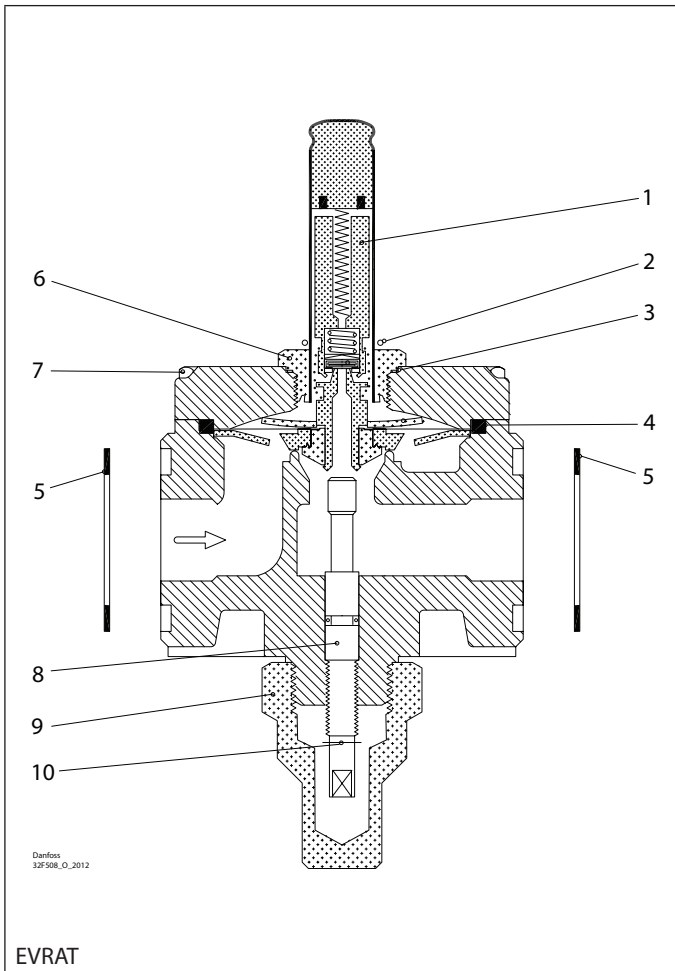

Installation guide – Spare parts and accessories

Overhaul kit | Code number 032F2347
EVRAT / EVRST, size 15

<p>1</p> <p>Total no. = 1</p>	<p>2</p> <p>Total no. = 1</p>	<p>3</p> <p>= Alu. Total no. = 1</p>	<p>4</p> <p>= Rubber Total no. = 1</p>	<p>5</p> <p>= Fibre Total no. = 2</p>	<p>6</p> <p>Total no. = 1</p>
<p>7</p> <p>Total no. = 4</p>	<p>8</p> <p>Total no. = 1</p>	<p>9</p> <p>Total no. = 1</p>	<p>10</p> <p>Total no. = 1</p>		