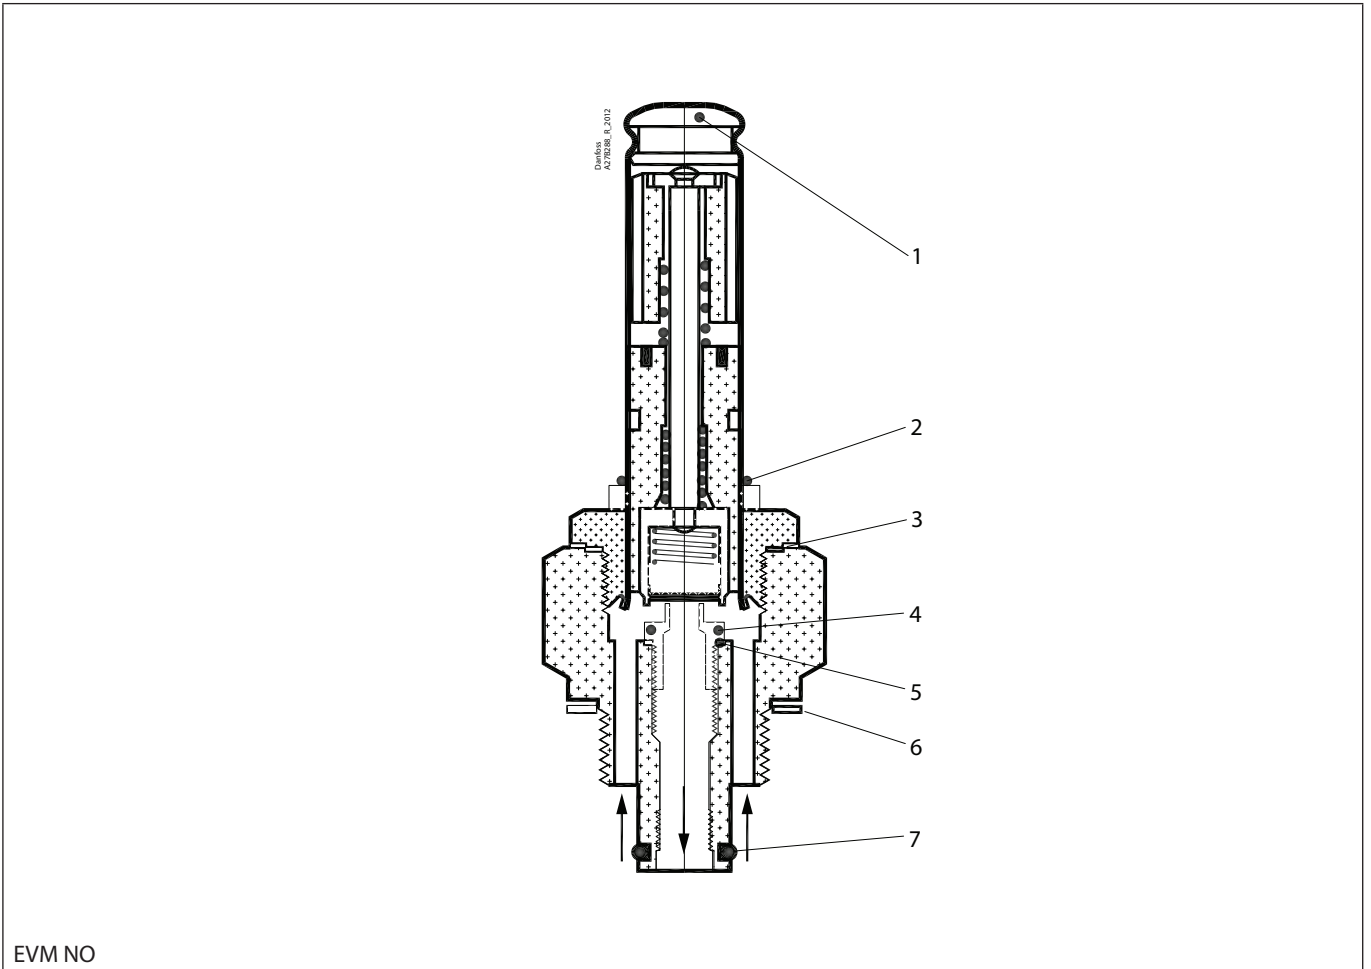

Installation guide – Spare parts and accessories

Repair kit | Code number 032F2325

EVM NO

EVM NO

<p>1</p>  <p>Total no. = 1</p>	<p>2</p>  <p>$\varnothing 14 \text{ mm}$ $\varnothing 0.56''$</p> <p>Total no. = 1</p>	<p>3</p> <p>— = Alu.</p>  <p>$\varnothing 27 \text{ mm}$ $\varnothing 1.04''$</p> <p>Total no. = 1</p>	<p>4</p>  <p>$\varnothing 1.8 \text{ mm}$ $\varnothing 0.07''$</p> <p>Total no. = 1</p>	<p>5</p> <p>— = Alu.</p>  <p>$\varnothing 10 \text{ mm}$ $\varnothing 0.4''$</p> <p>Total no. = 1</p>	<p>6</p> <p>— = Fibre</p>  <p>$\varnothing 33 \text{ mm}$ $\varnothing 1.3''$</p> <p>Total no. = 2</p>
<p>7</p>  <p>$\varnothing 9 \text{ mm}$ $\varnothing 0.35''$</p> <p>Total no. = 1</p>					