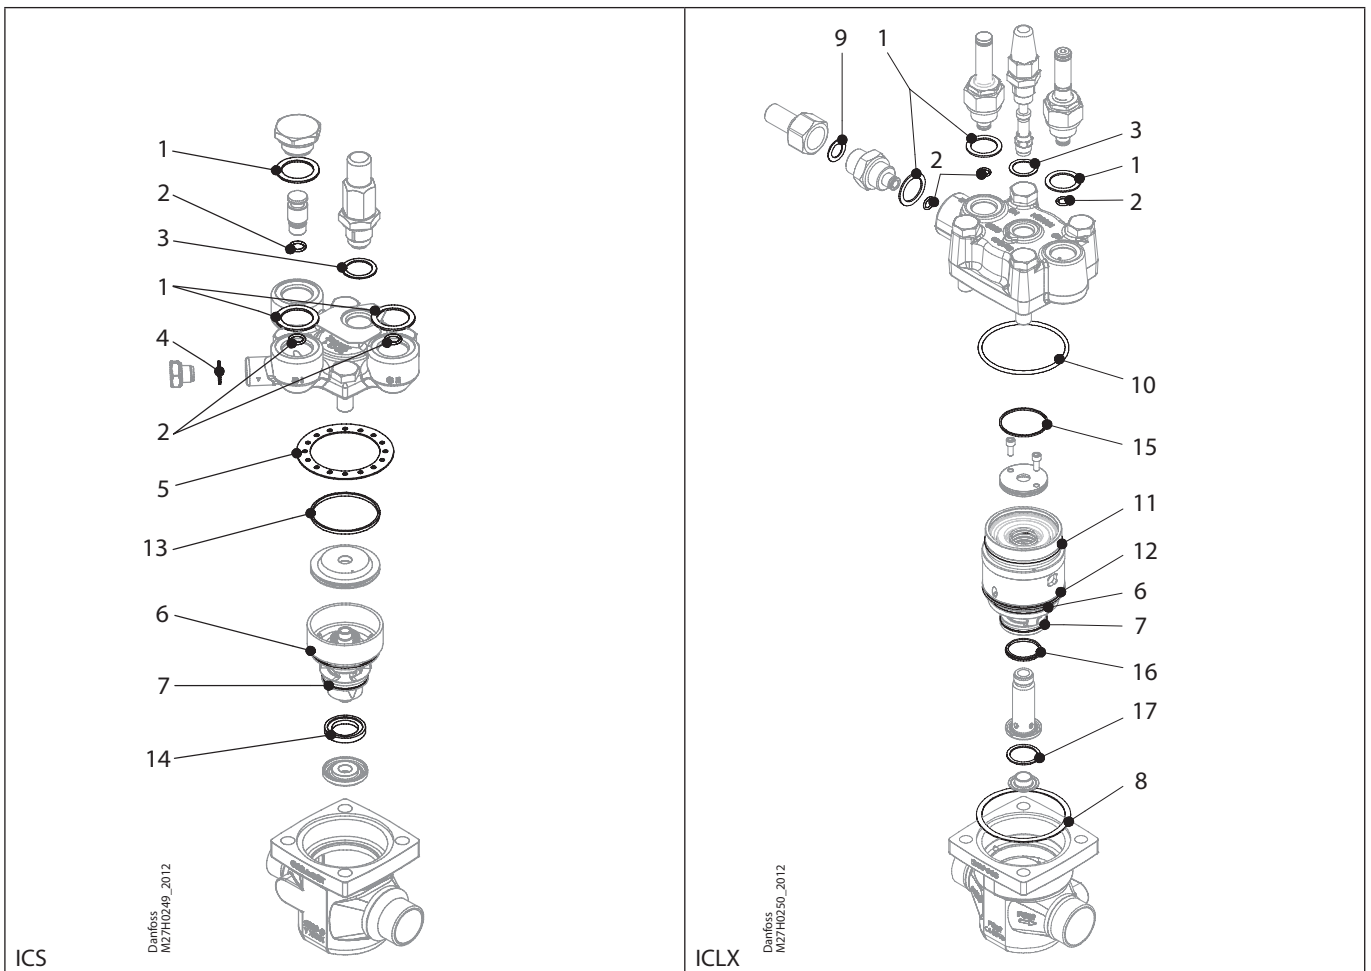

Installation guide – Spare parts and accessories

Repair kit | Code number 027H3017
ICS, size 32 (1-3) / ICLX, size 32

<p>1</p> <p>$\text{Ø}32.5 \text{ mm}$ $\text{Ø}1.28''$</p> <p>Total no. = 3</p>	<p>2</p> <p>$\text{Ø}9 \text{ mm}$ $\text{Ø}0.36''$</p> <p>Total no. = 3</p>	<p>3</p> <p>$\text{Ø}26 \text{ mm}$ $\text{Ø}1.02''$</p> <p>Total no. = 1</p>	<p>4</p> <p>$\text{Ø}18 \text{ mm}$ $\text{Ø}0.7''$</p> <p>Total no. = 1</p>	<p>5</p> <p>$\text{Ø}86 \text{ mm}$ $\text{Ø}3.39''$</p> <p>Total no. = 1</p>	<p>6</p> <p>$\text{Ø}58 \text{ mm}$ $\text{Ø}2.3''$</p> <p>Total no. = 1</p>
<p>7</p> <p>$\text{Ø}38 \text{ mm}$ $\text{Ø}1.5''$</p> <p>Total no. = 1</p>	<p>8</p> <p>$\text{Ø}86 \text{ mm}$ $\text{Ø}3.39''$</p> <p>Total no. = 1</p>	<p>9</p> <p>$\text{Ø}22 \text{ mm}$ $\text{Ø}0.87''$</p> <p>Total no. = 1</p>	<p>10</p> <p>$\text{Ø}76 \text{ mm}$ $\text{Ø}2.99''$</p> <p>Total no. = 1</p>	<p>11</p> <p>$\text{Ø}65 \text{ mm}$ $\text{Ø}2.56''$</p> <p>Total no. = 1</p>	<p>12</p> <p>$\text{Ø}68 \text{ mm}$ $\text{Ø}2.68''$</p> <p>Total no. = 1</p>
<p>13</p> <p>$\text{Ø}60 \text{ mm}$ $\text{Ø}2.37''$</p> <p>Total no. = 1</p>	<p>14</p> <p>$\text{Ø}38 \text{ mm}$ $\text{Ø}1.5''$</p> <p>Total no. = 1</p>	<p>15</p> <p>$\text{Ø}44 \text{ mm}$ $\text{Ø}1.73''$</p> <p>Total no. = 1</p>	<p>16</p> <p>$\text{Ø}33 \text{ mm}$ $\text{Ø}1.3''$</p> <p>Total no. = 1</p>	<p>17</p> <p>$\text{Ø}31 \text{ mm}$ $\text{Ø}1.20''$</p> <p>Total no. = 1</p>	